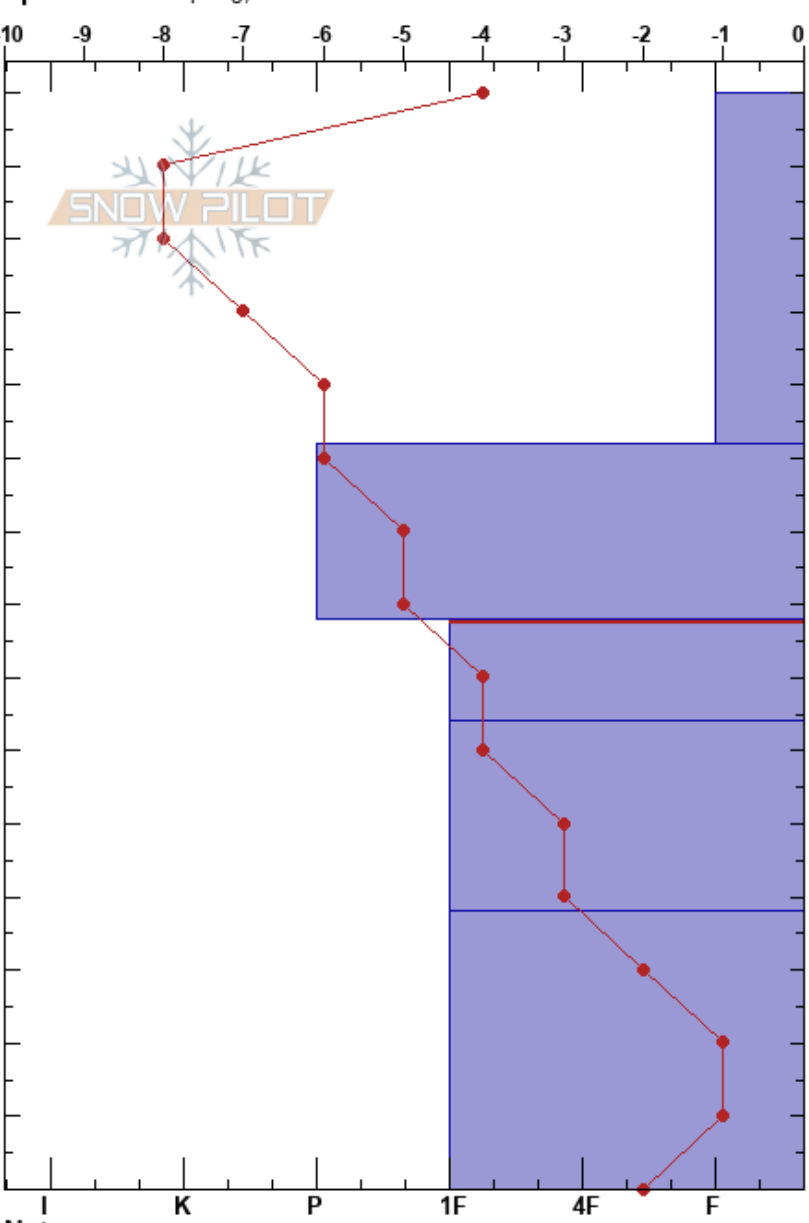

NAS pro level 1 JHMR  
 Teton Range  
 WY  
 Elevation: 9200 ft  
 Aspect: 45°  
 Specifics: Collapsing, localizer

Mack Miller  
 01/09/2019 - 12:00pm  
 Co-ord: 43.51884N, -110.83481W  
 Slope Angle: 29°  
 Wind Loading: previous

Stability:  
 Air Temperature: 2°C  
 Sky Cover: FEW  
 Precipitation: NO  
 Wind: SW Light Breeze

HS:150  
 PF:50 78-64cm:Problematic layer

Crystal Form	Crystal Size	Moisture	$\rho$ kg/m <sup>3</sup>	Stability tests & Layer comments
/ (●)	1	D-M		
/ (●)	0.5	D-M		
□	1	D		← CT28, Q2 @70cm
⊖	1	D		
○	1.5	D-M		