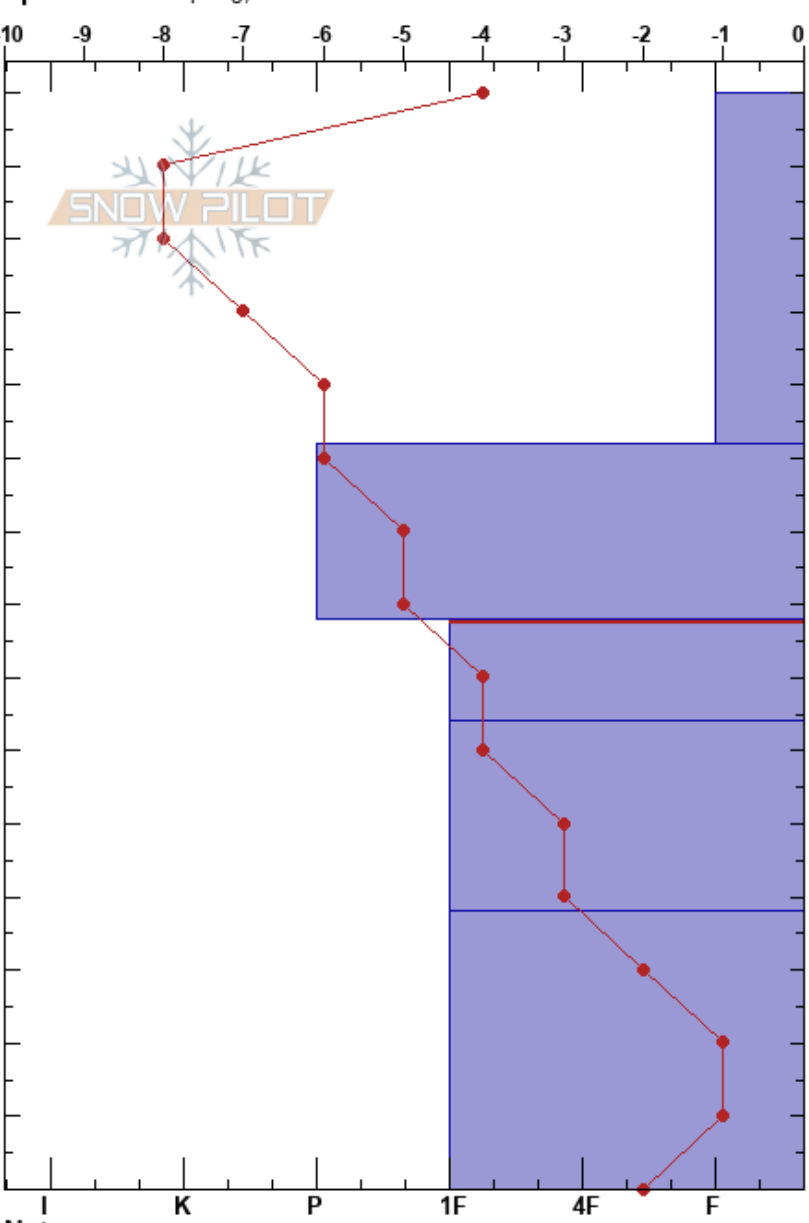

NAS pro level 1 JHMR
 Teton Range
 WY
 Elevation: 9200 ft
 Aspect: 45°
 Specifics: Collapsing, localizer

Mack Miller
 01/09/2019 - 12:00pm
 Co-ord: 43.51884N, -110.83481W
 Slope Angle: 29°
 Wind Loading: previous

Stability:
 Air Temperature: 2°C
 Sky Cover: FEW
 Precipitation: NO
 Wind: SW Light Breeze

HS:150
 PF:50 78-64cm:Problematic layer

Form	Crystal		Moisture	ρ kg/m ³	Stability tests & Layer comments
	Size				
/ (●)	1		D-M		
/ (●)	0.5		D-M		
□	1		D		← CT28, Q2 @70cm
⊖	1		D		
○	1.5		D-M		