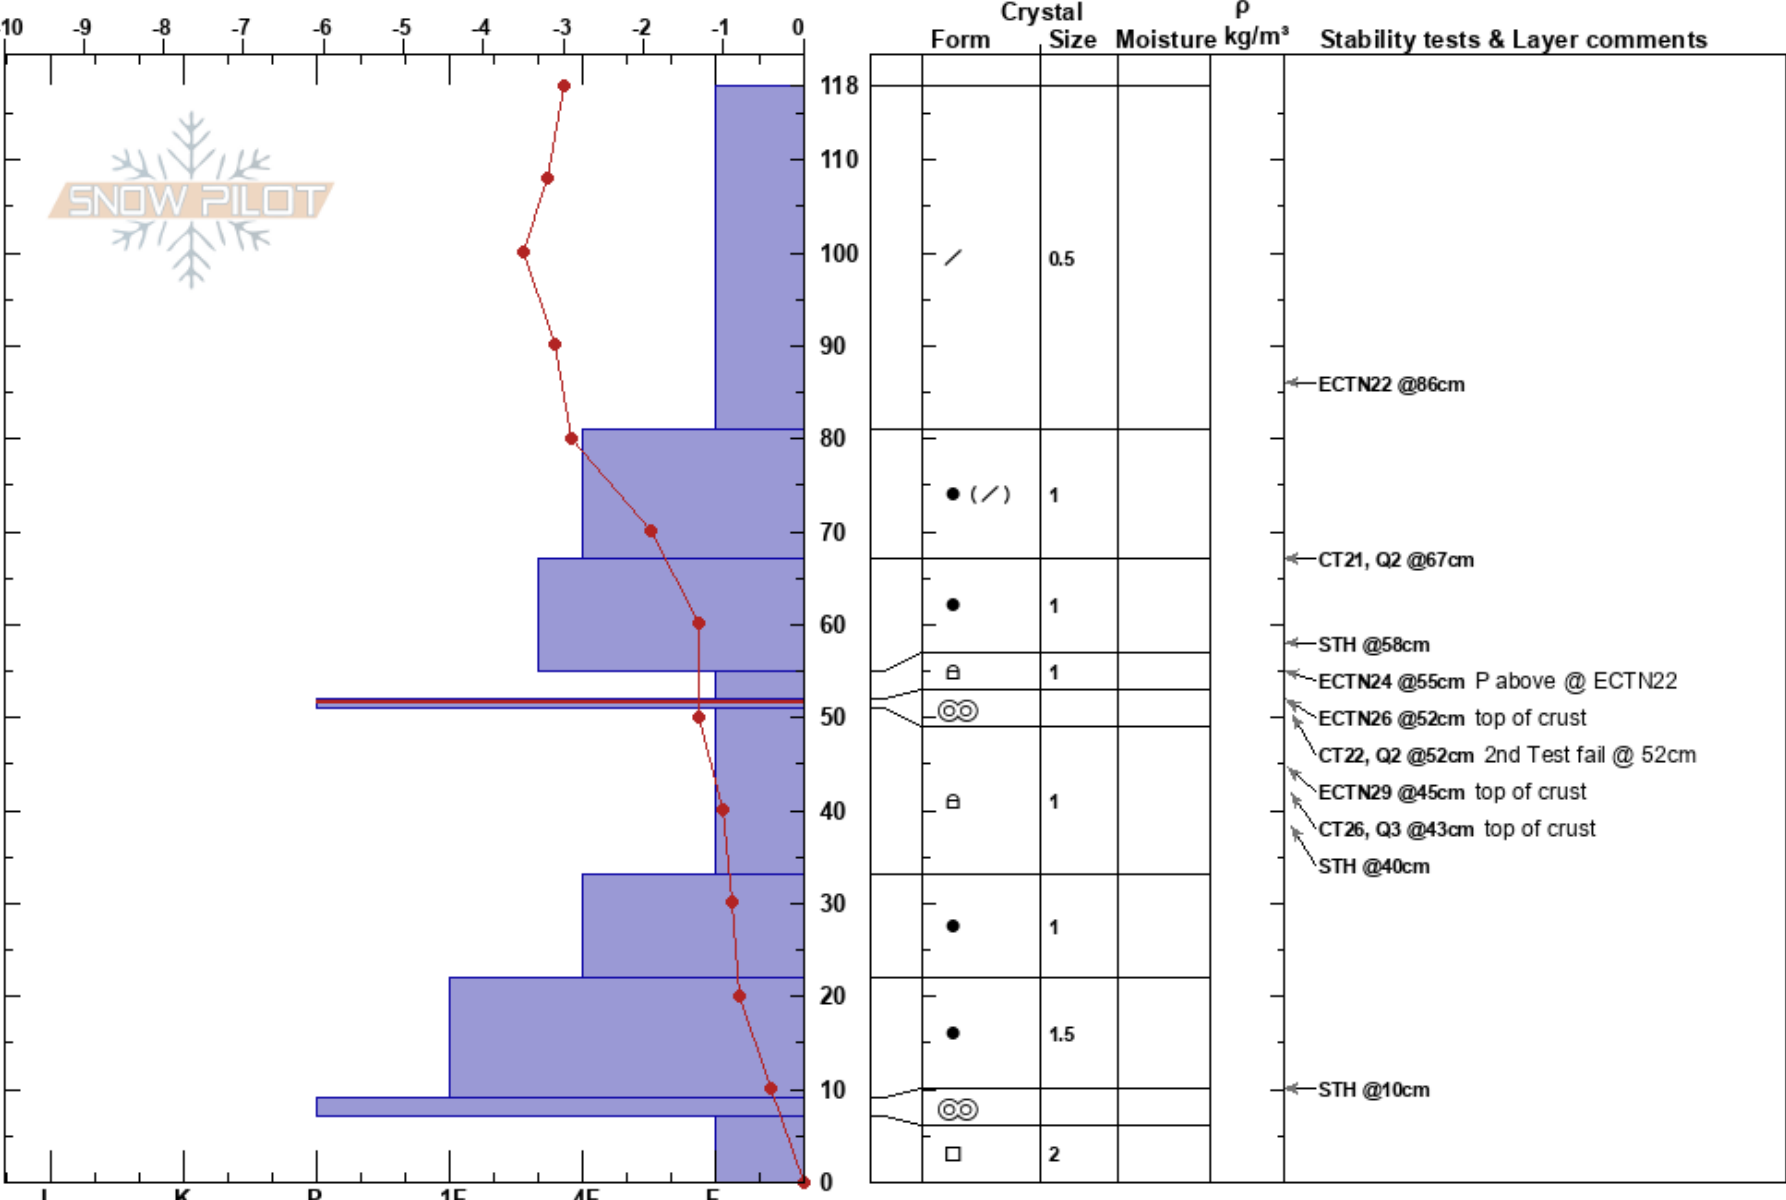

Saratoga N Boundary
 Teton Range
 WY
 Elevation: 8050 ft
 Aspect: 222°

Eric Worth
 01/09/2019 - 12:05pm
 Co-ord: 43.60957N, -110.82555W
 Slope Angle: 21°
 Wind Loading: no

Stability: Fair
 Air Temperature: 4.2°C
 Sky Cover: FEW
 Precipitation: NO
 Wind: Calm

HS:118
 PF:40
 52-51cm: Problematic layer

Specifics: Pit dug in a Ski Area; Pit is representative of backcountry; Collapsing, localized; Ski tracks on slope

Notes: NAS Full Pit Profile. Significant warming at time of pit. Snow surface wet at our aspect and elevation. Collapse observed when class grouped up at one of the pit sites.