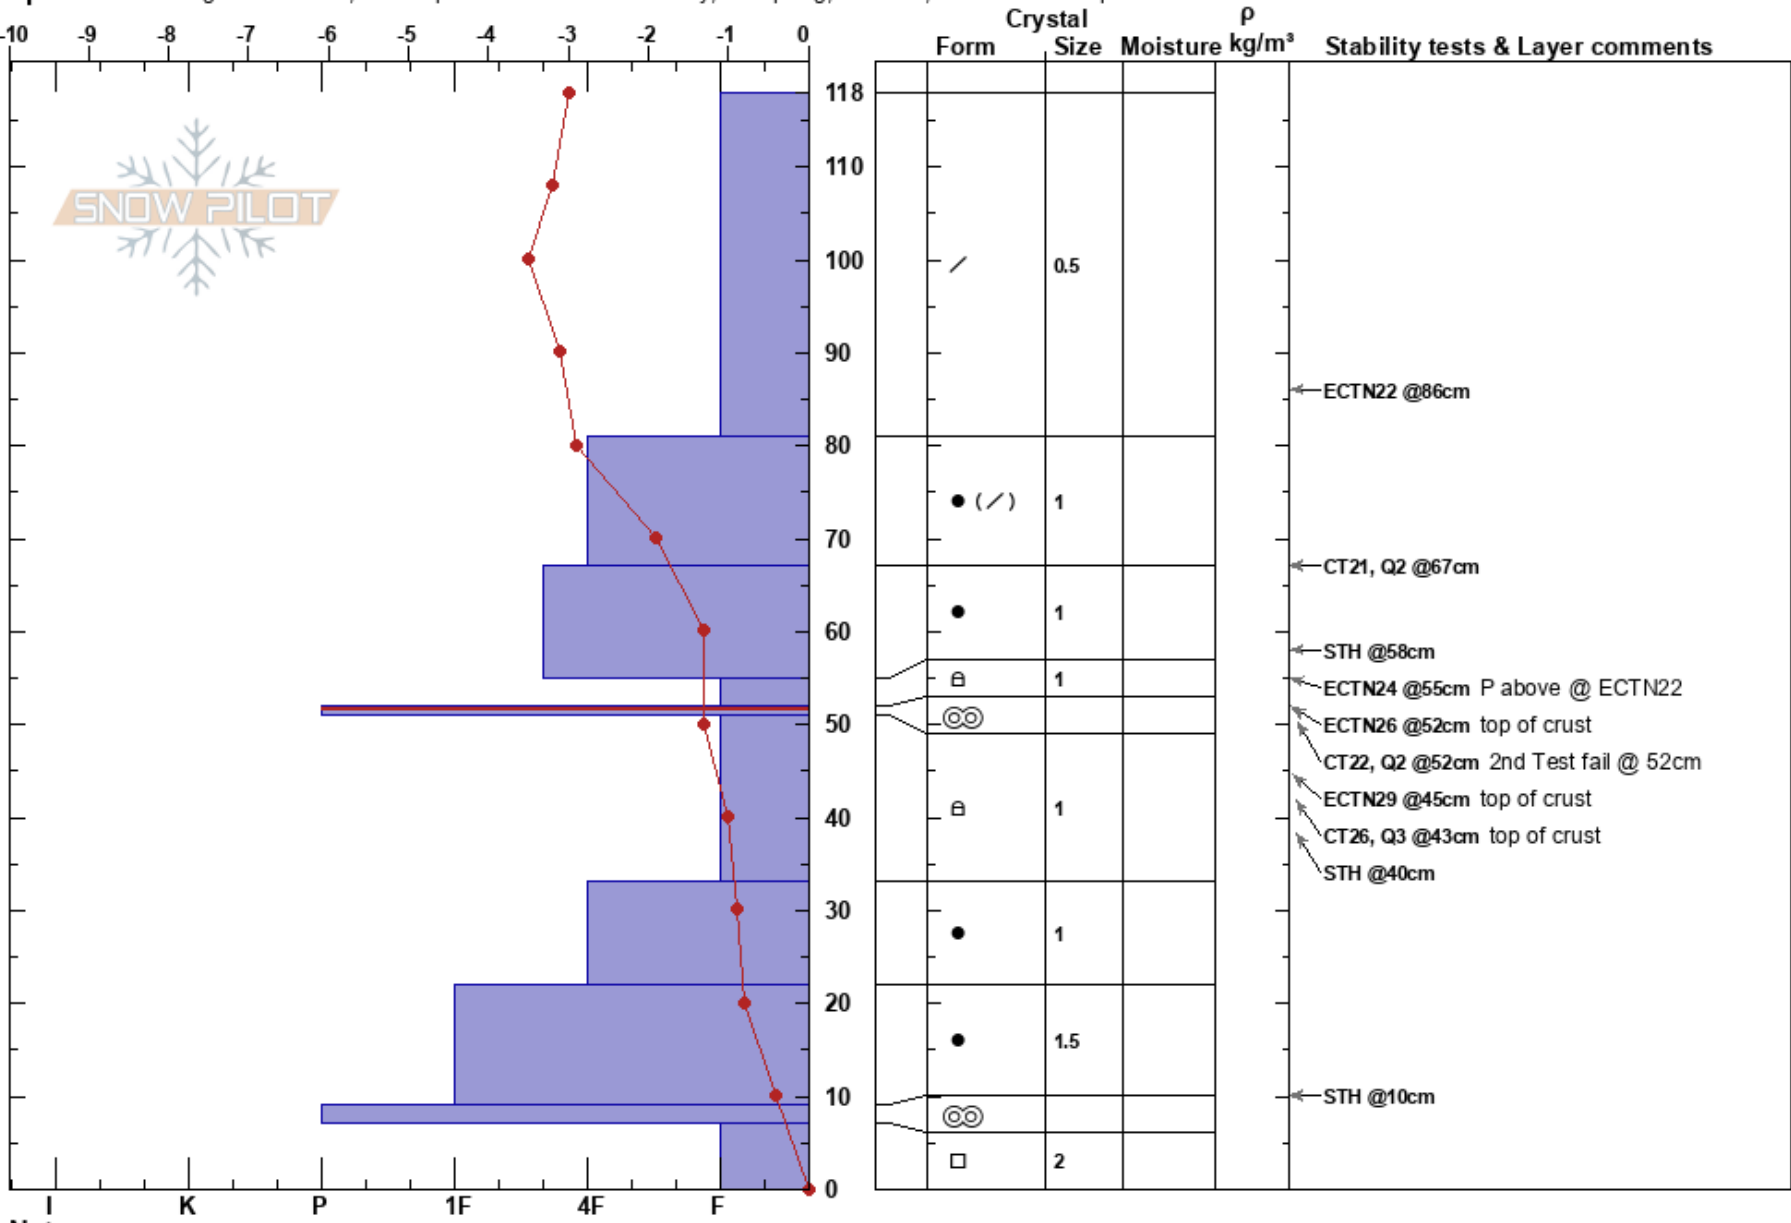

Saratoga N Boundary  
 Teton Range  
 WY  
 Elevation: 8050 ft  
 Aspect: 222°

Eric Worth  
 01/09/2019 - 12:05pm  
 Co-ord: 43.60957N, -110.82555W  
 Slope Angle: 21°  
 Wind Loading: no

Stability: Fair  
 Air Temperature: 4.2°C  
 Sky Cover: FEW  
 Precipitation: NO  
 Wind: Calm

HS:118  
 PF:40  
 52-51cm: Problematic layer

Specifics: Pit dug in a Ski Area; Pit is representative of backcountry; Collapsing, localized; Ski tracks on slope

Notes: NAS Full Pit Profile. Significant warming at time of pit. Snow surface wet at our aspect and elevation. Collapse observed when class grouped up at one of the pit sites.