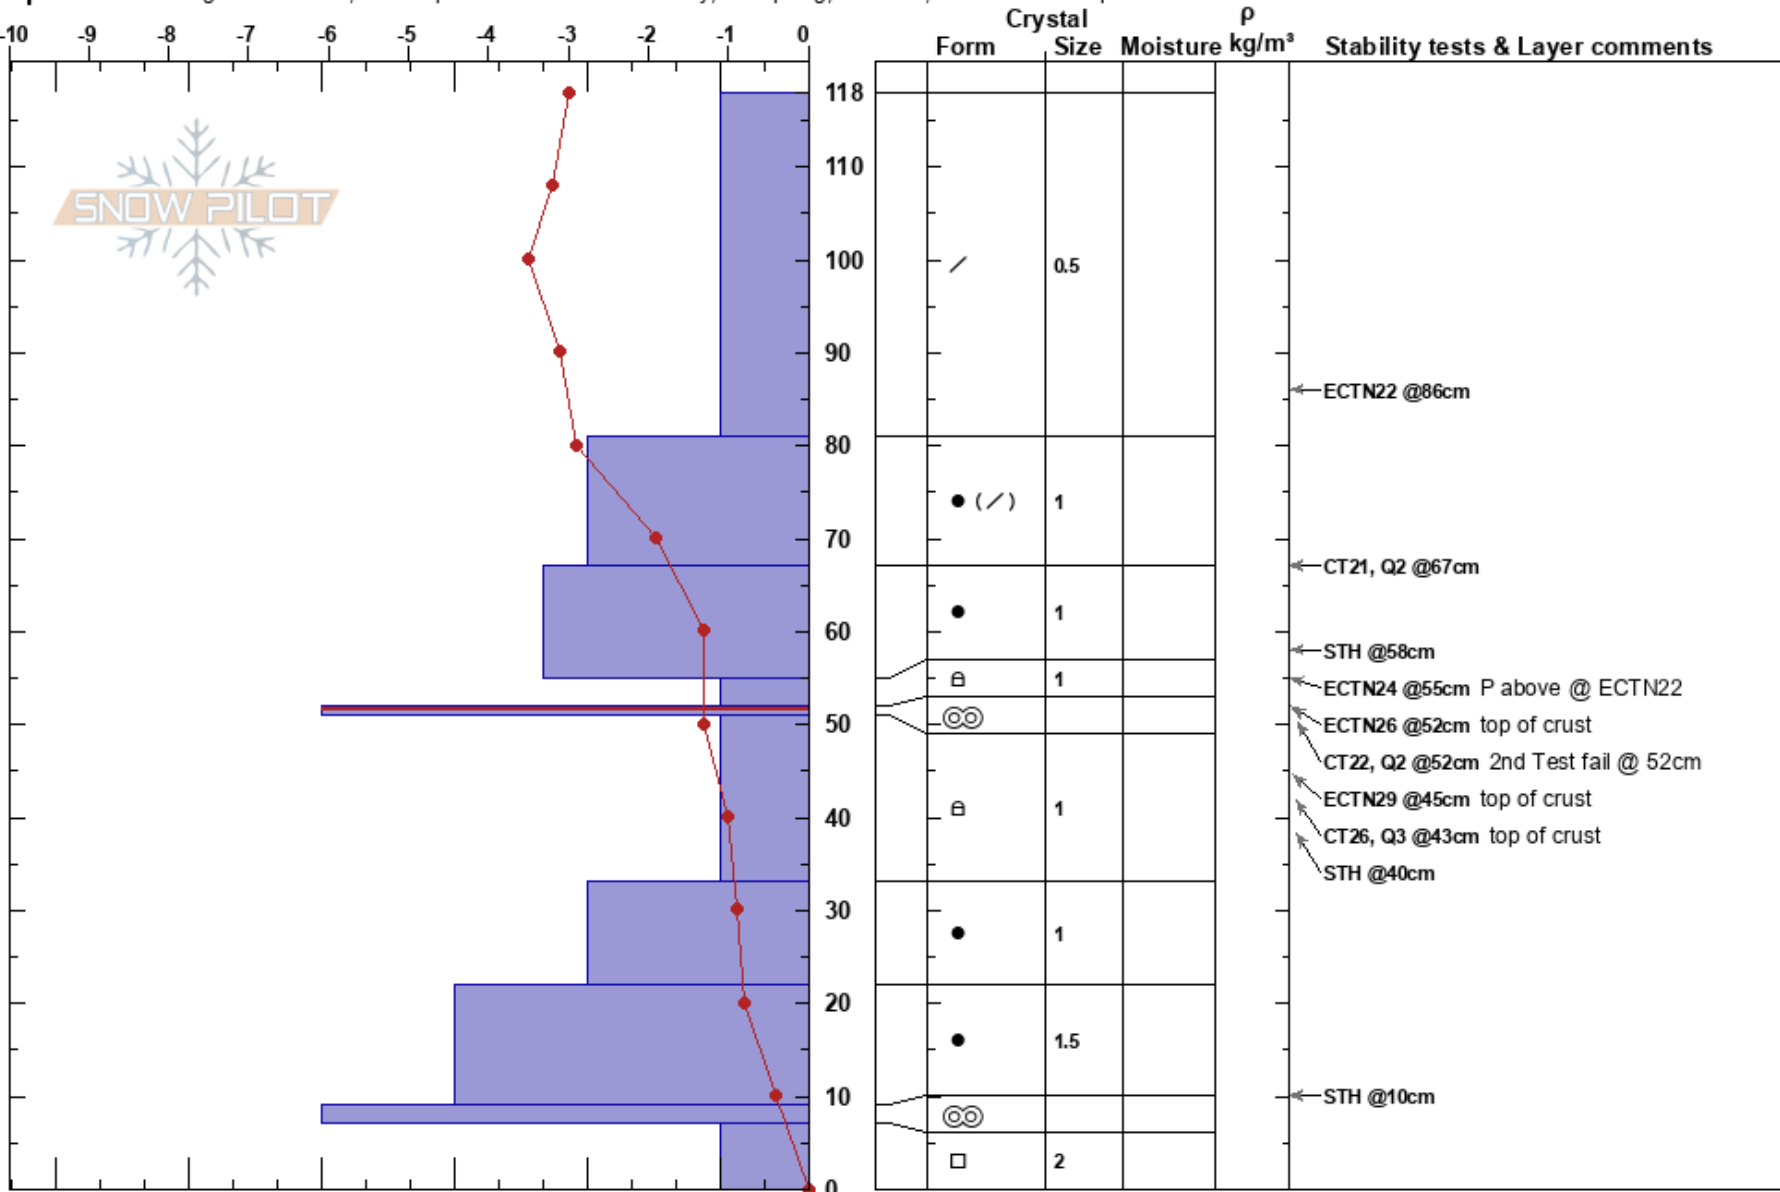

Saratoga N Boundary
 Teton Range
 WY
Elevation: 8050 ft
Aspect: 222°

Eric Worth
 01/09/2019 - 12:05pm
Co-ord: 43.60957N, -110.82555W
Slope Angle: 21°
Wind Loading: no

Stability: Fair
Air Temperature: 4.2°C
Precipitation: NO
Wind: Calm
HS: 118
PF: 40
Layer Notes: 52-51cm: Problematic layer

Specifics: Pit dug in a Ski Area; Pit is representative of backcountry; Collapsing, localized; Ski tracks on slope

Notes: NAS Full Pit Profile. Significant warming at time of pit. Snow surface wet at our aspect and elevation. Collapse observed when class grouped up at one of the pit sites.