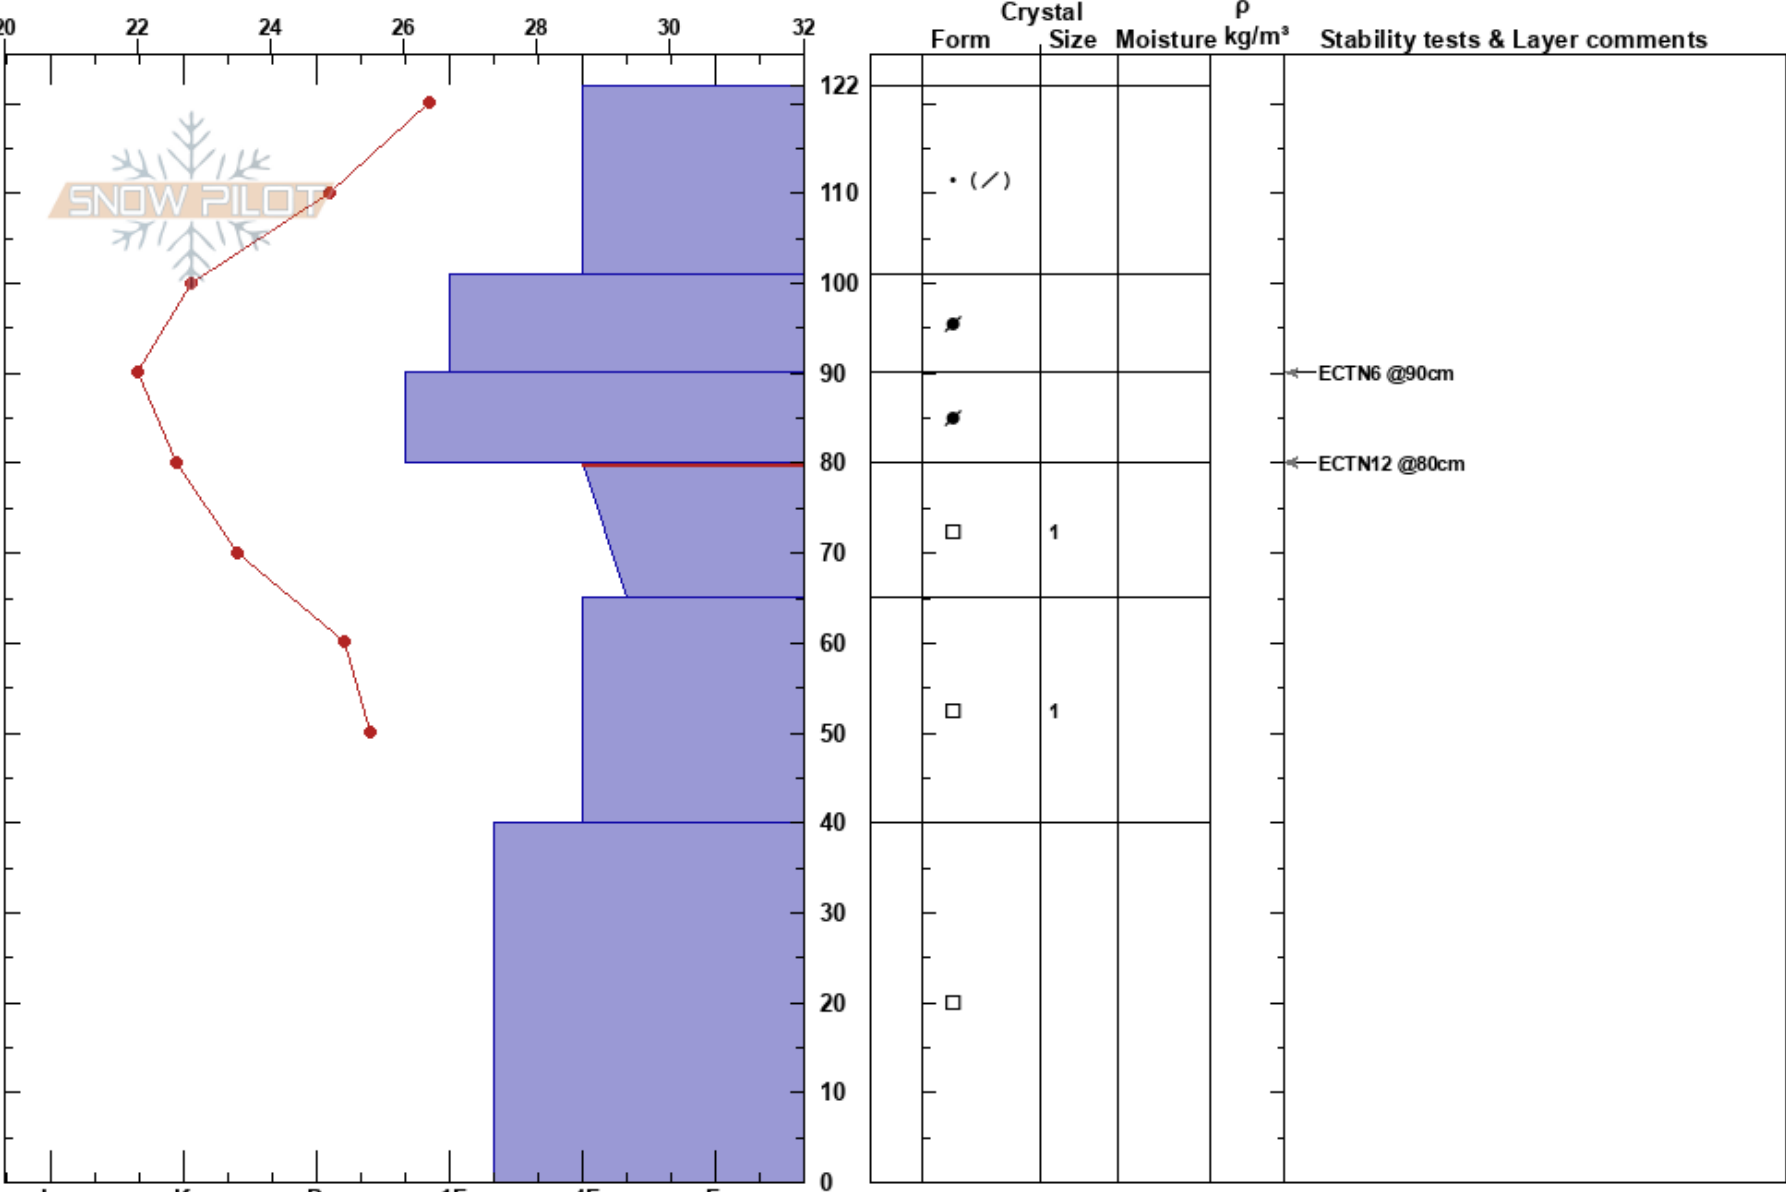

Cave Hollow
 Bear River Range
 UT
 Elevation: 8929 ft
 Aspect: SE
 toby weed
 01/09/2019 - 1:30pm
 Co-ord: 41.70061N, -111.69349W
 Slope Angle: 16°
 Wind Loading: yes

Stability: Fair Stable
 Air Temperature: 35°F
 Sky Cover: SCT
 Precipitation: NO
 Wind: S Moderate
 HS:122
 PF:40
 80-65cm:Problematic layer

Specifics: Recent avalanche activity on similar slopes; Snowmobile tracks on slope; We snowmobiled slope

Notes: