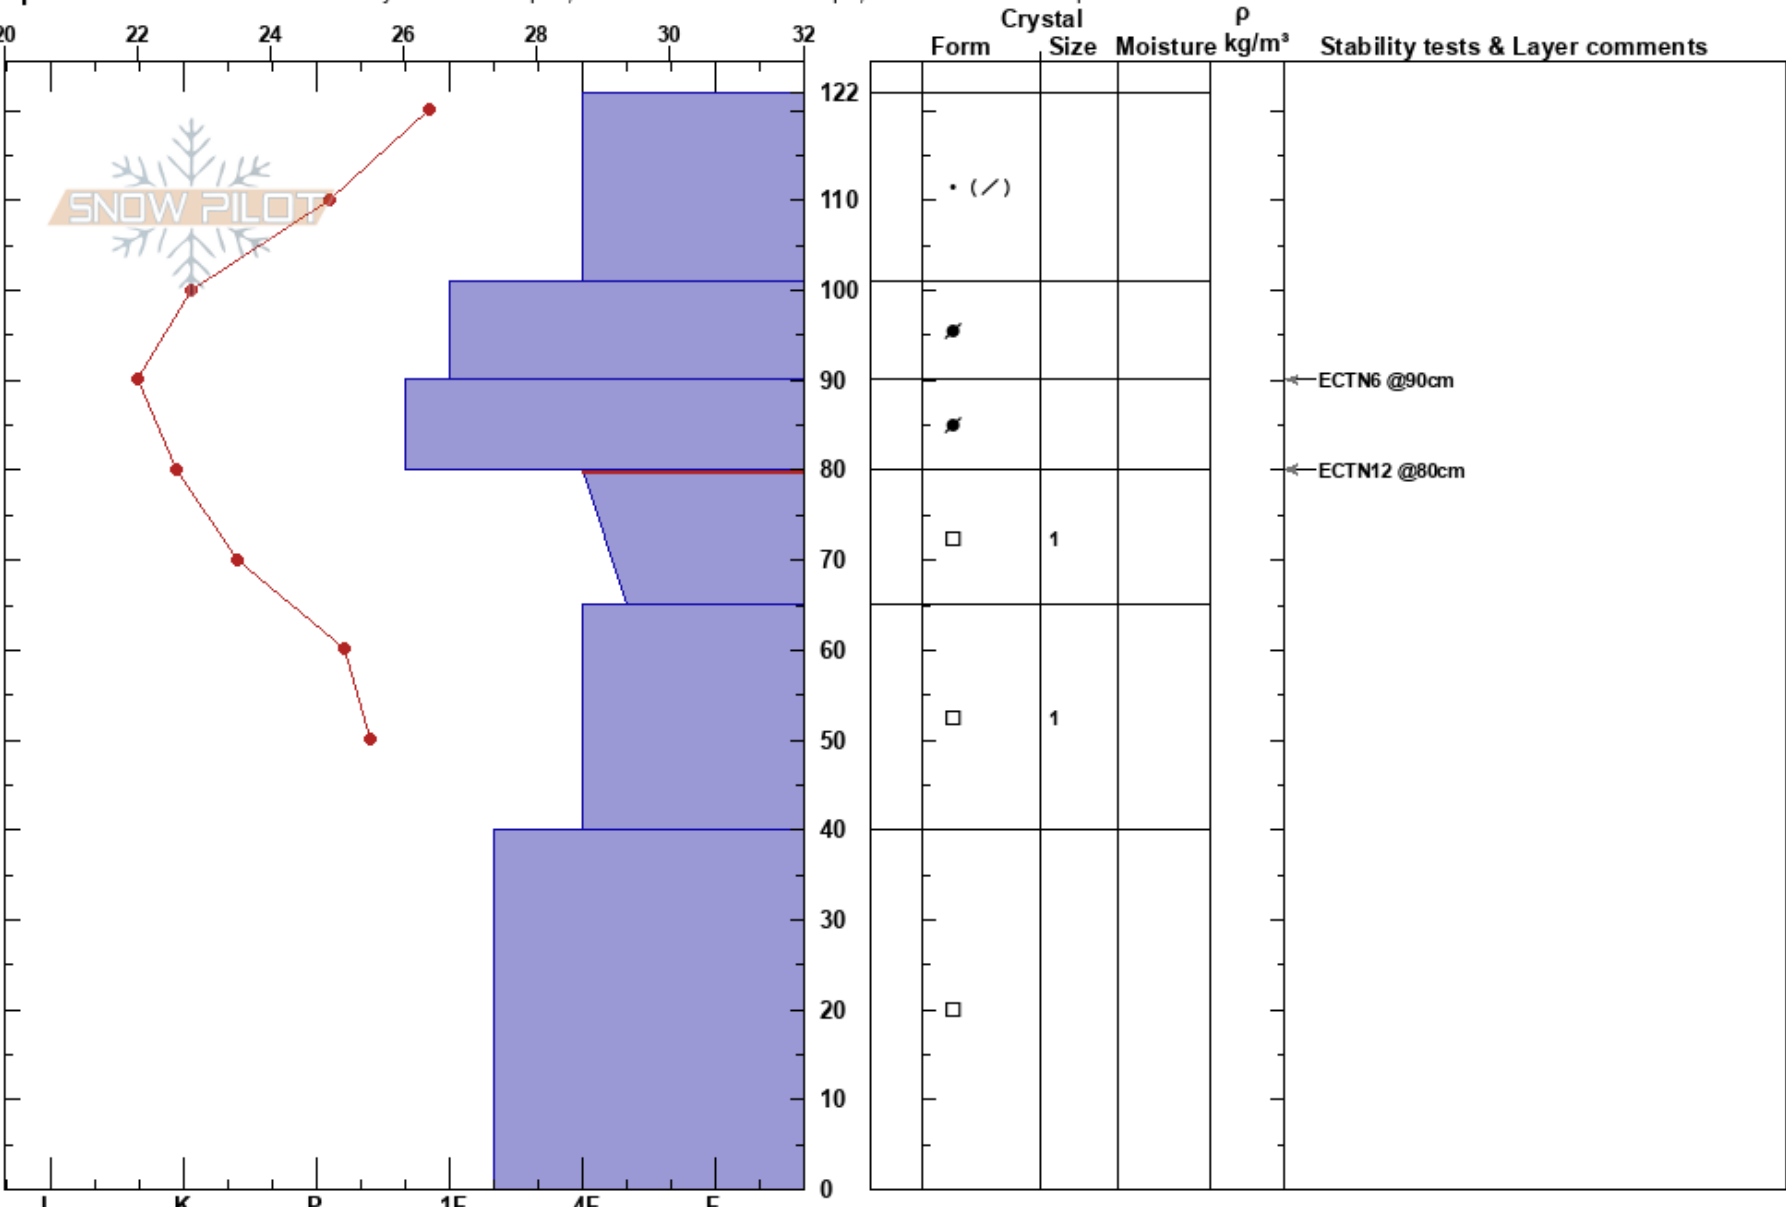

Cave Hollow  
 Bear River Range  
 UT  
 Elevation: 8929 ft  
 Aspect: SE

to by weed  
 01/09/2019 - 1:30pm  
 Co-ord: 41.70061N, -111.69349W  
 Slope Angle: 16°  
 Wind Loading: yes

Stability: Fair Stable  
 Air Temperature: 35°F  
 Sky Cover: SCT  
 Precipitation: NO  
 Wind: S Moderate

HS:122  
 PF:40  
 80-65cm:Problematic layer

Specifics: Recent avalanche activity on similar slopes; Snowmobile tracks on slope; We snowmobiled slope

Notes: