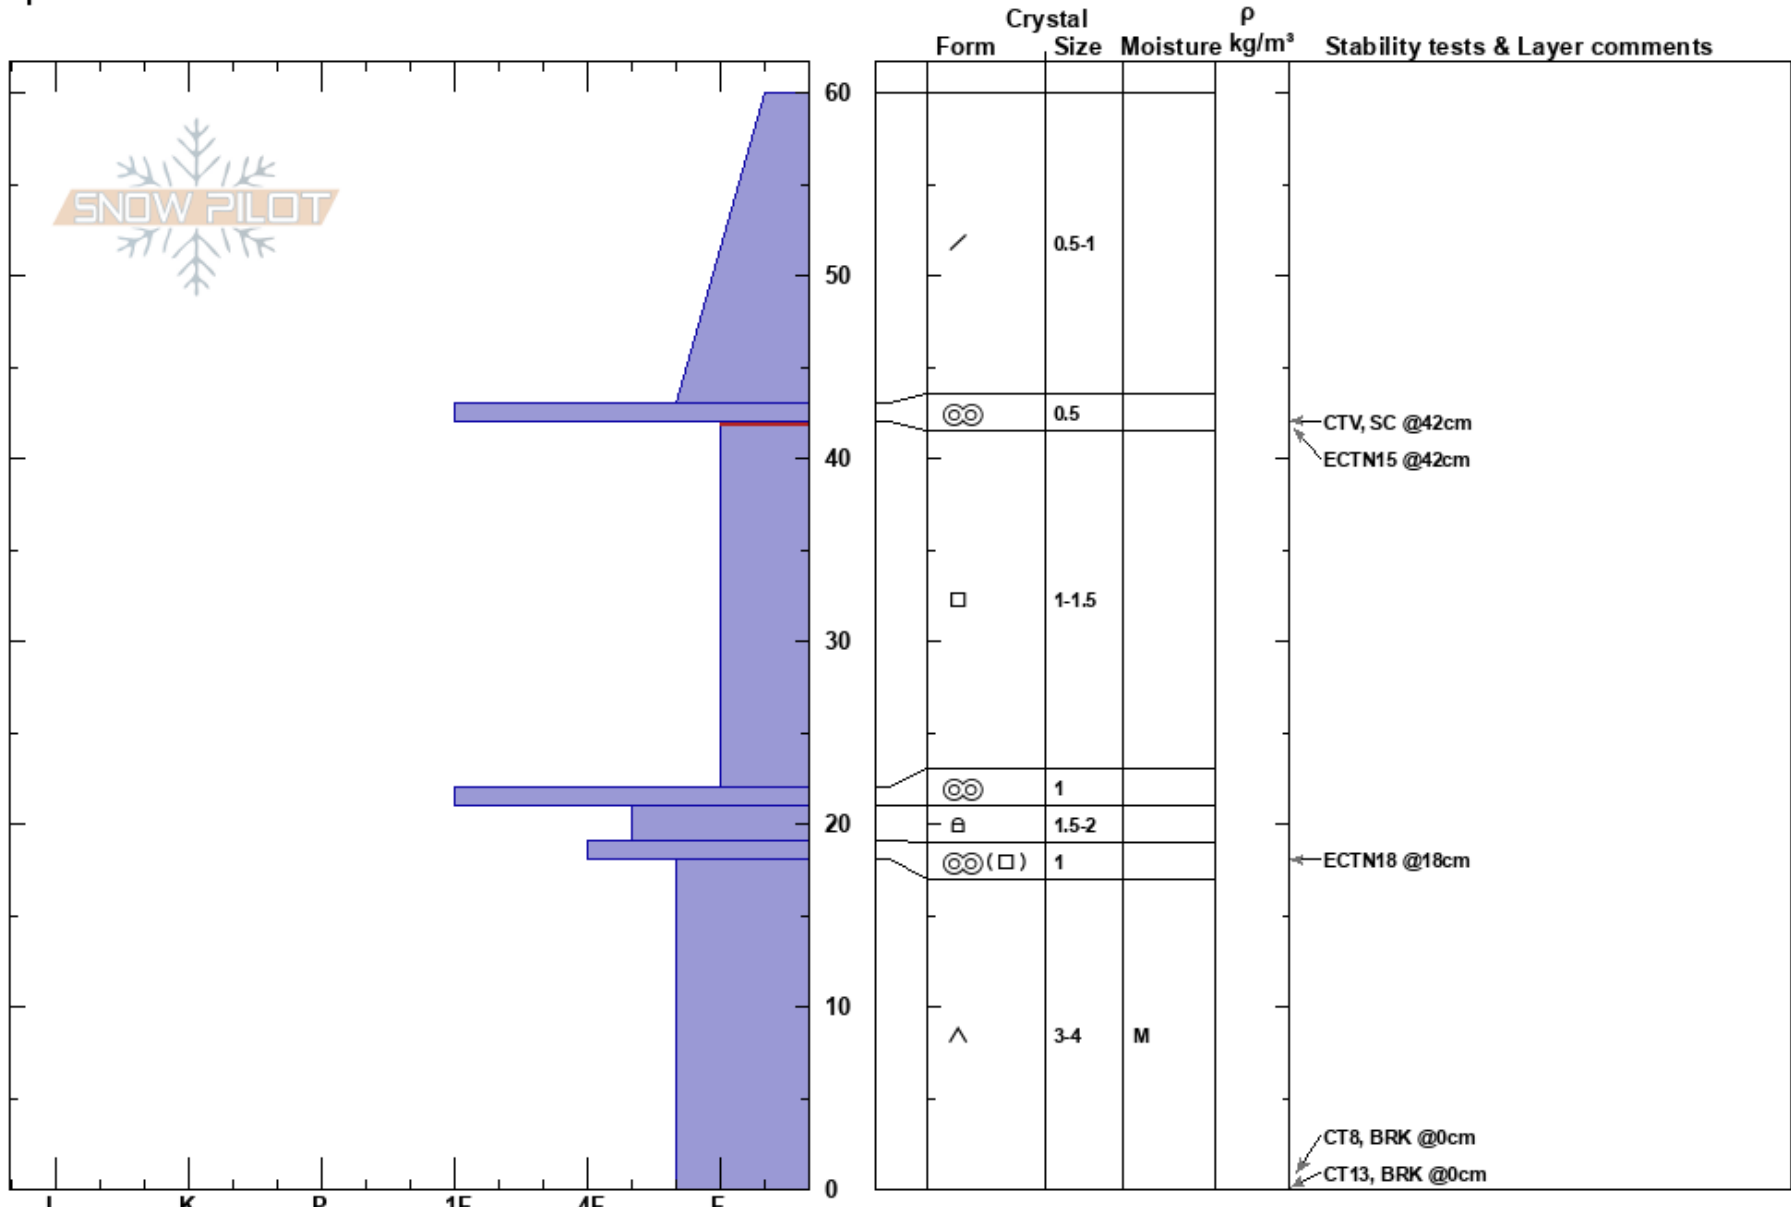

Spring Creek
 Boulder
 ID
 Elevation: 8525 ft
 Aspect: 230°
 Specifics:

peter carse
 01/09/2019 - 11:45am
 Co-ord: 43.85938N, -114.61131W
 Slope Angle: 27°
 Wind Loading: no

Stability: Fair
 Air Temperature: -4°C
 Sky Cover: OVC
 Precipitation: S-1
 Wind: Calm

HS:60
 PF:55
 42-22cm: Problematic layer

Notes: Overall very weak and gutless, skiing on tails to avoid obstacles through the forest, difficult trailbreaking off the track. Dry forecast with cold temps over the next week won't help this snowpack.