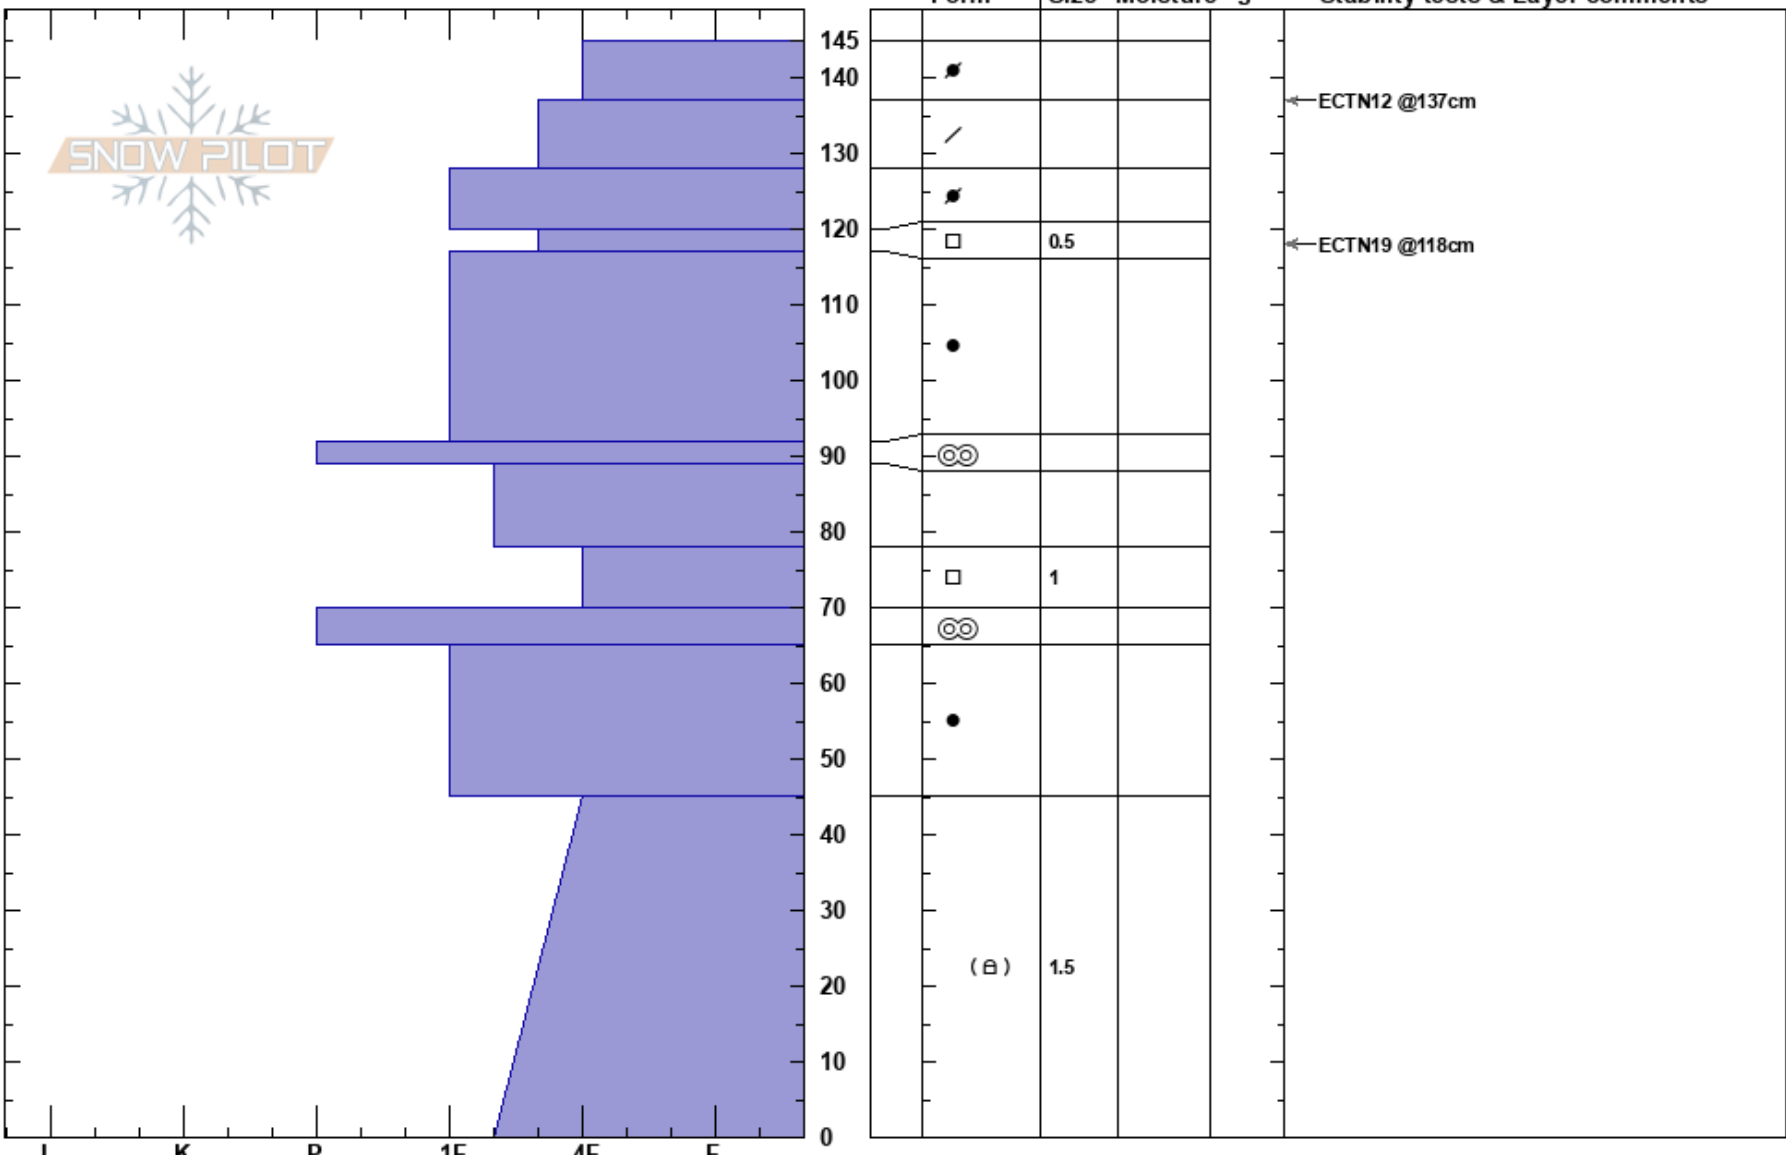

upper SE Mt Republic  
 Absaroka Range  
 MT  
 Elevation: 9750 ft  
 Aspect: 120°  
 Specifics: We skied slope

Beau Fredlund  
 01/09/2019 - 2:00pm  
 Co-ord: 44.99927N, -109.95135E  
 Slope Angle: 32°  
 Wind Loading:

Stability:  
 Air Temperature:  
 Sky Cover:  
 Precipitation: NO  
 Wind:

HS:145  
 Layer Notes:  
 120-117cm:Problematic layer

**Notes:** Pit location was about the elevation where the surface wind effect decreased, and the skiing became good. Though the skiing was found to be punchy/ thinner/ rocky in locations below also.