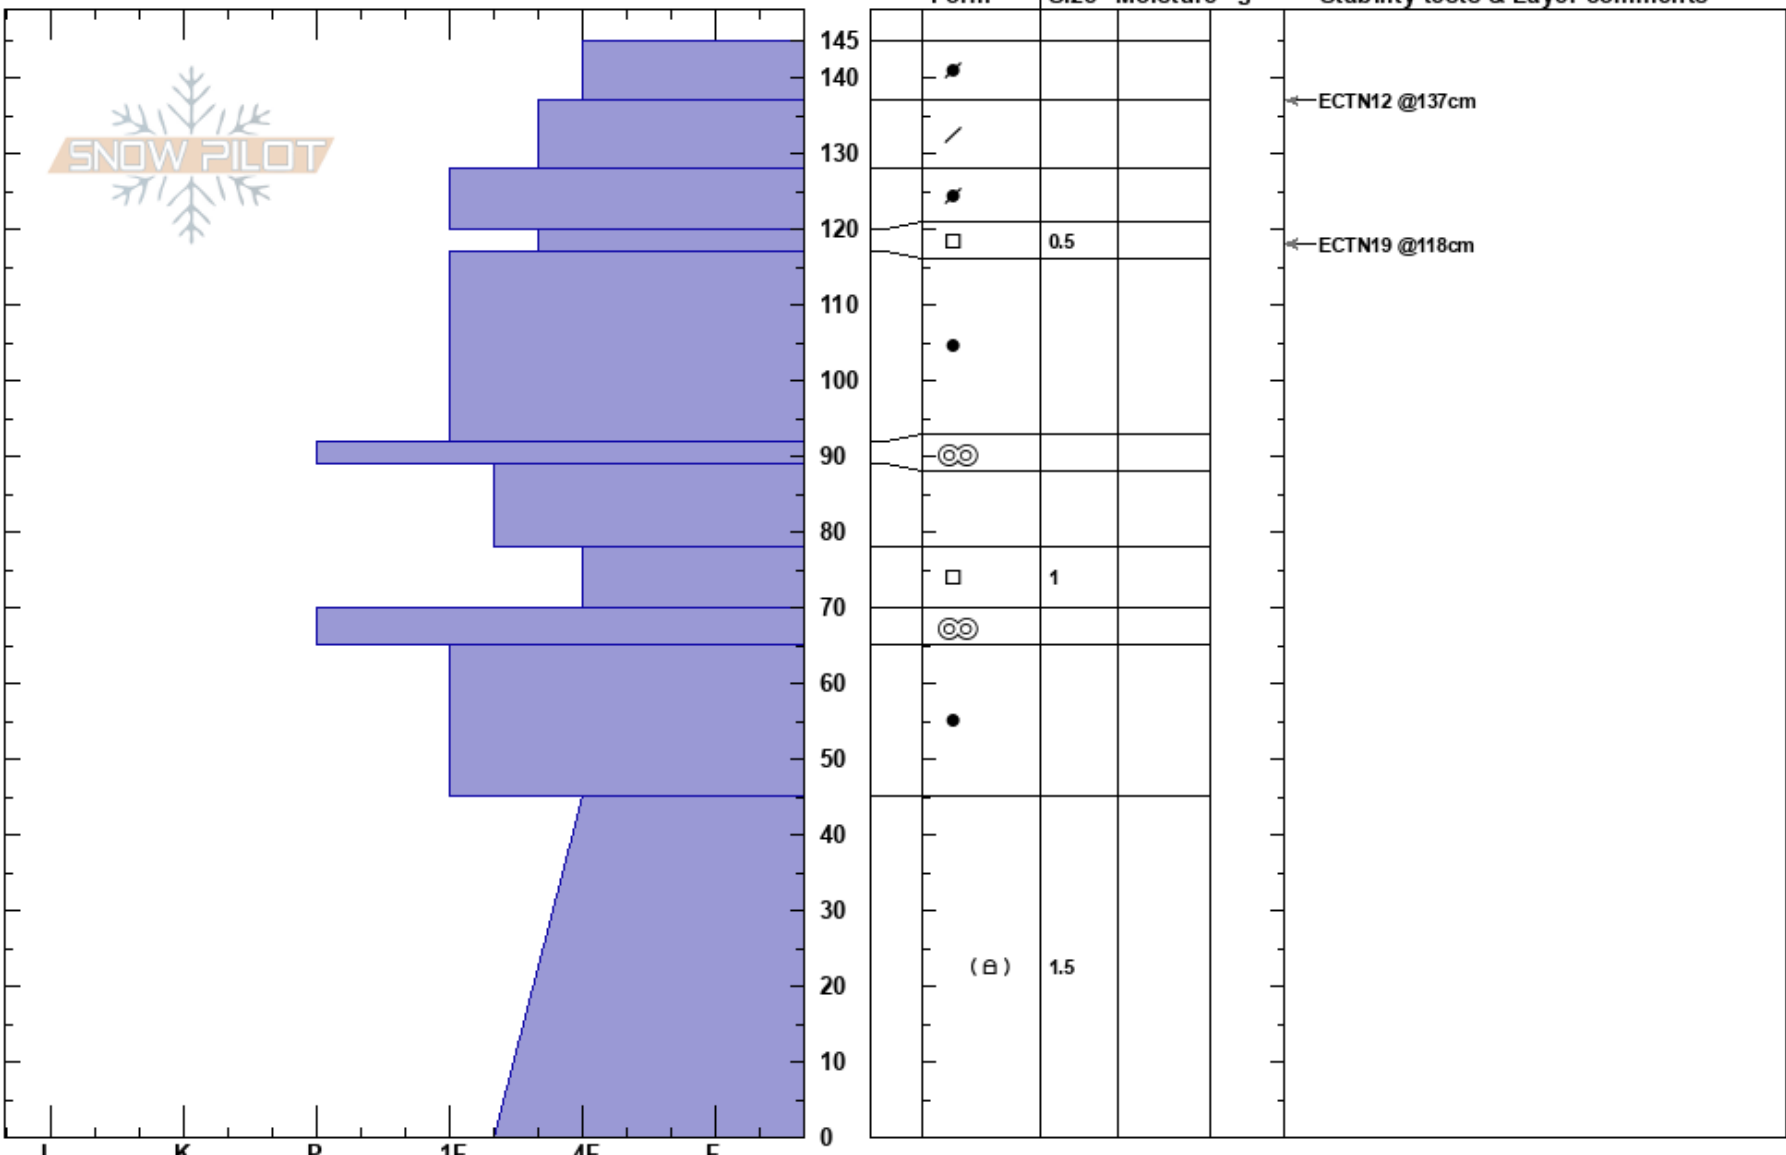

upper SE Mt Republic
 Absaroka Range
 MT
 Elevation: 9750 ft
 Aspect: 120°
 Specifics: We skied slope

Beau Fredlund
 01/09/2019 - 2:00pm
 Co-ord: 44.99927N, -109.95135E
 Slope Angle: 32°
 Wind Loading:

Stability:
 Air Temperature:
 Sky Cover:
 Precipitation: NO
 Wind:
 HS:145
 Layer Notes:
 120-117cm:Problematic layer

Notes: Pit location was about the elevation where the surface wind effect decreased, and the skiing became good. Though the skiing was found to be punchy/ thinner/ rocky in locations below also.