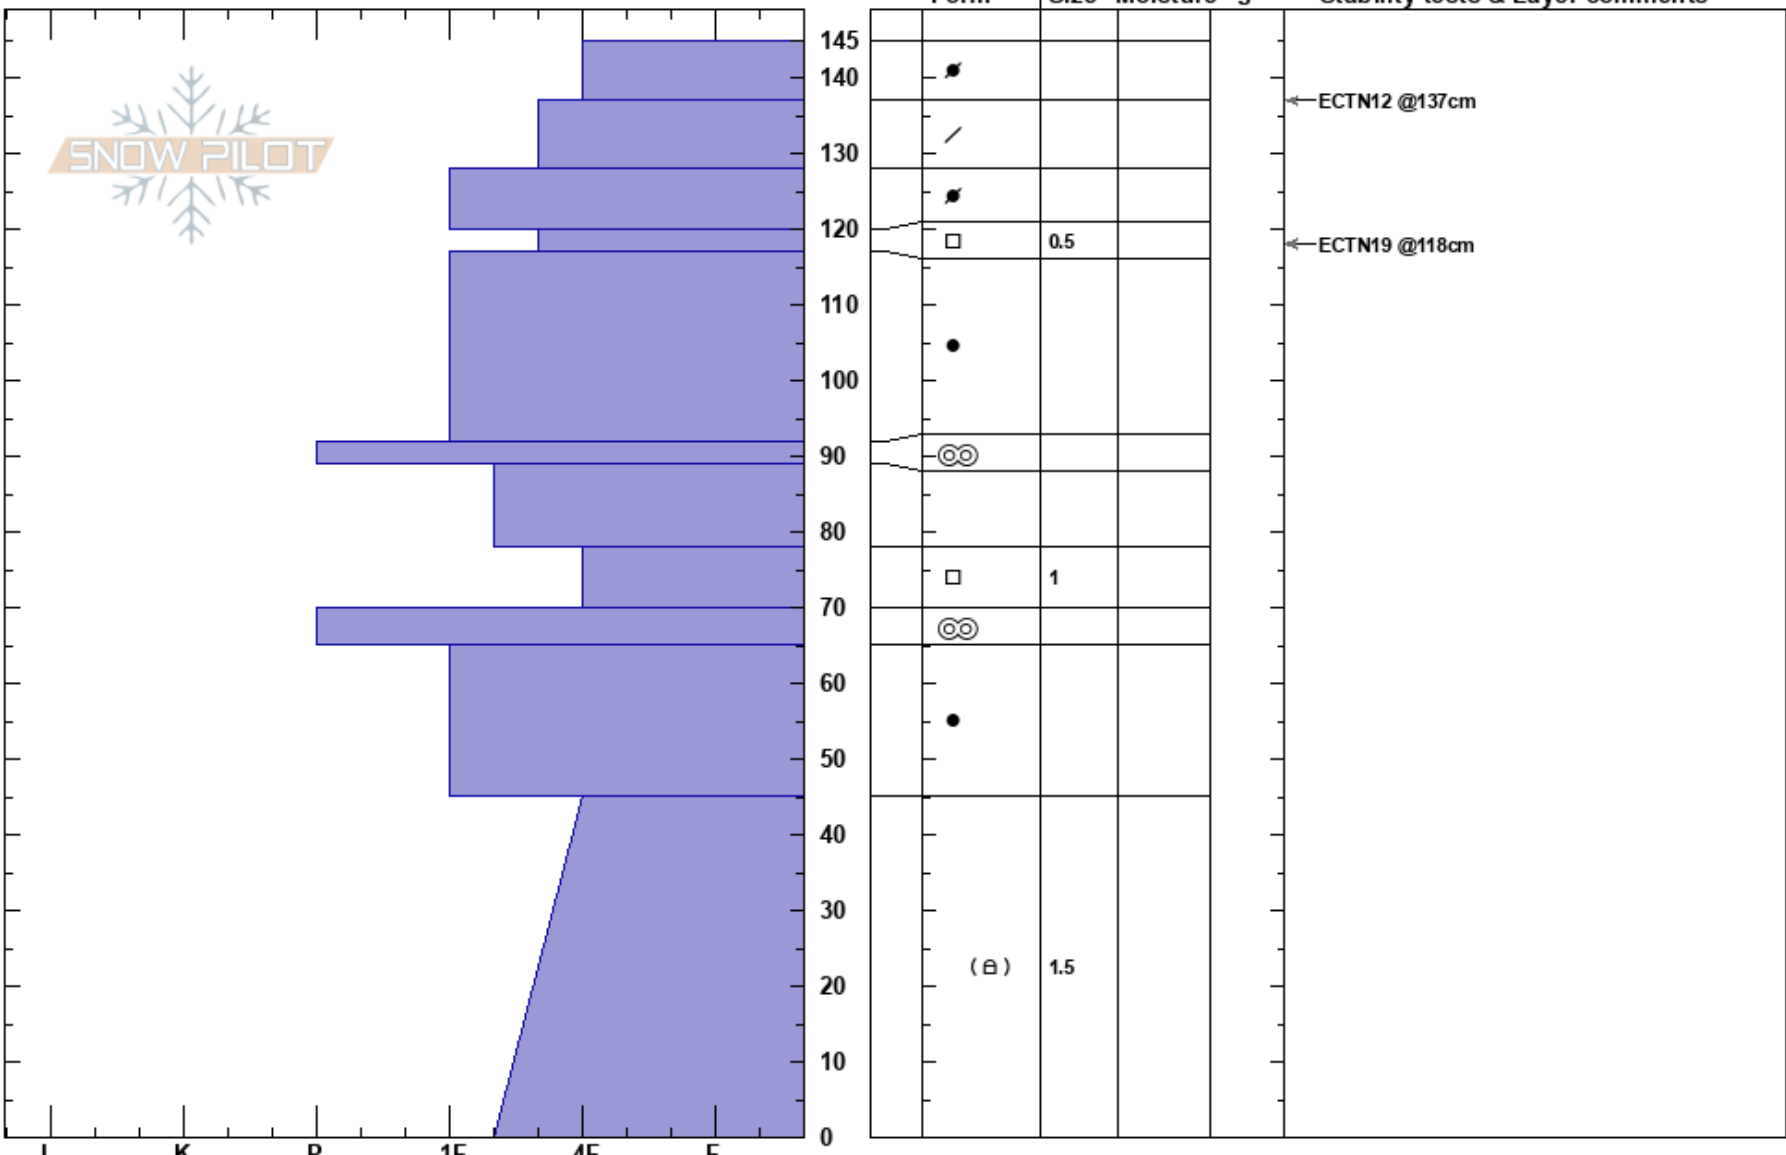

upper SE Mt Republic  
 Absaroka Range  
 MT  
 Elevation: 9750 ft  
 Aspect: 120°  
 Specifics: We skied slope

Beau Fredlund  
 01/09/2019 - 2:00pm  
 Co-ord: 44.99927N, -109.95135E  
 Slope Angle: 32°  
 Wind Loading:

Stability:  
 Air Temperature:  
 Sky Cover:  
 Precipitation: NO  
 Wind:  
 HS:145  
 Layer Notes:  
 120-117cm:Problematic layer

**Notes:** Pit location was about the elevation where the surface wind effect decreased, and the skiing became good. Though the skiing was found to be punchy/ thinner/ rocky in locations below also.