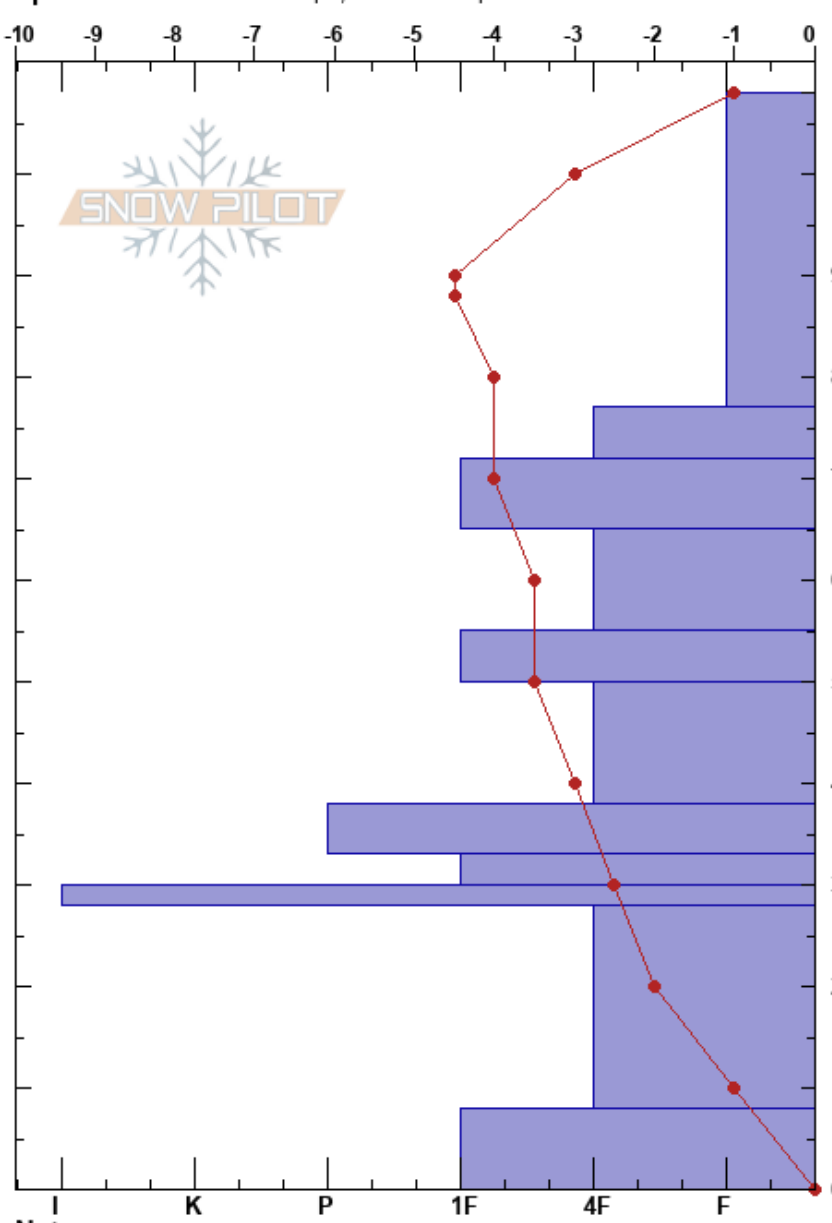

Southside  
 San Francisco Peaks  
 AZ  
**Elevation:** 11500 ft  
**Aspect:** 225°  
**Specifics:** Ski tracks on slope; We skied slope

James Foulks  
 01/15/2017 - 1:00pm  
**Co-ord:** 35.32532N, -111.68439W  
**Slope Angle:** 30°  
**Wind Loading:** yes

**Stability:**  
**Air Temperature:** -3.5°C **PF:**70  
**Sky Cover:** OVC  
**Precipitation:** S-1  
**Wind:** Calm

**Layer Notes:**

Elevation (cm)	Crystal		$\rho$ kg/m <sup>3</sup>	Stability tests & Layer comments
	Form	Size		
108				
90	*	1		
77	/	1		← ECTN20 @77cm ← STH @77cm
70	=	1		← CT10, Q3 @77cm ← CT14, Q3 @77cm
60	⊖	1		
50	⊖	0.3		
40	⊖	1		
35	⊖	1		
30	■			
20	□	1		
10	^	2		