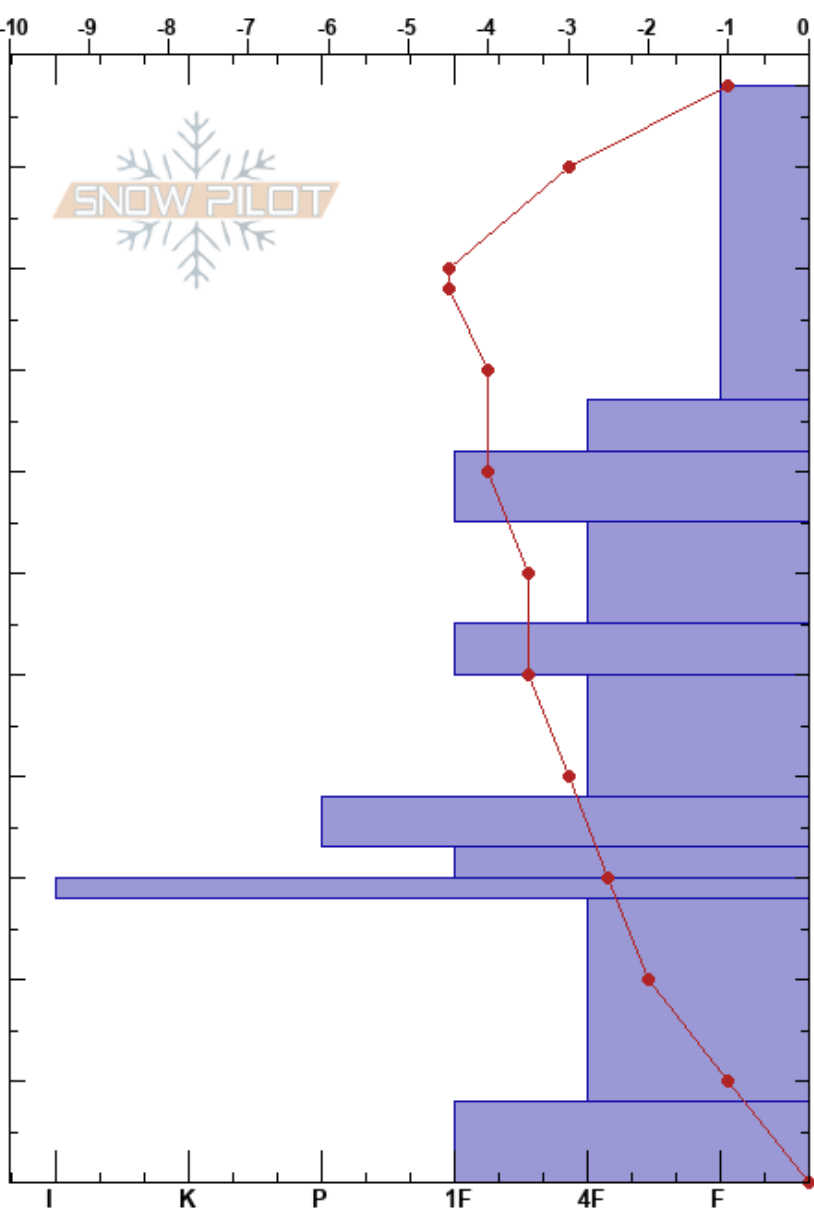

Southside
 San Francisco Peaks
 AZ
 Elevation: 11500 ft
 Aspect: 225°

James Foulks
 01/15/2017 - 1:00pm
 Co-ord: 35.32532N, -111.68439W
 Slope Angle: 30°
 Wind Loading: yes

Stability: HS:108
 Air Temperature: -3.5°C PF:70
 Sky Cover: OVC
 Precipitation: S-1
 Wind: Calm

Layer Notes:

Specifics: Ski tracks on slope; We skied slope

Height (cm)	Crystal		ρ kg/m ³	Stability tests & Layer comments
	Form	Size		
108				
90	*	1		
77	/	1		← ECTN20 @77cm ← STH @77cm
70	=	1		← CT10, Q3 @77cm ← CT14, Q3 @77cm
60	⊖	1		
50	⊖	0.3		
40	⊖	1		
35	⊖	1		
30	■			
20	□	1		
10	^	2		
0				

Notes: JAN Level 1 class - Group A pit