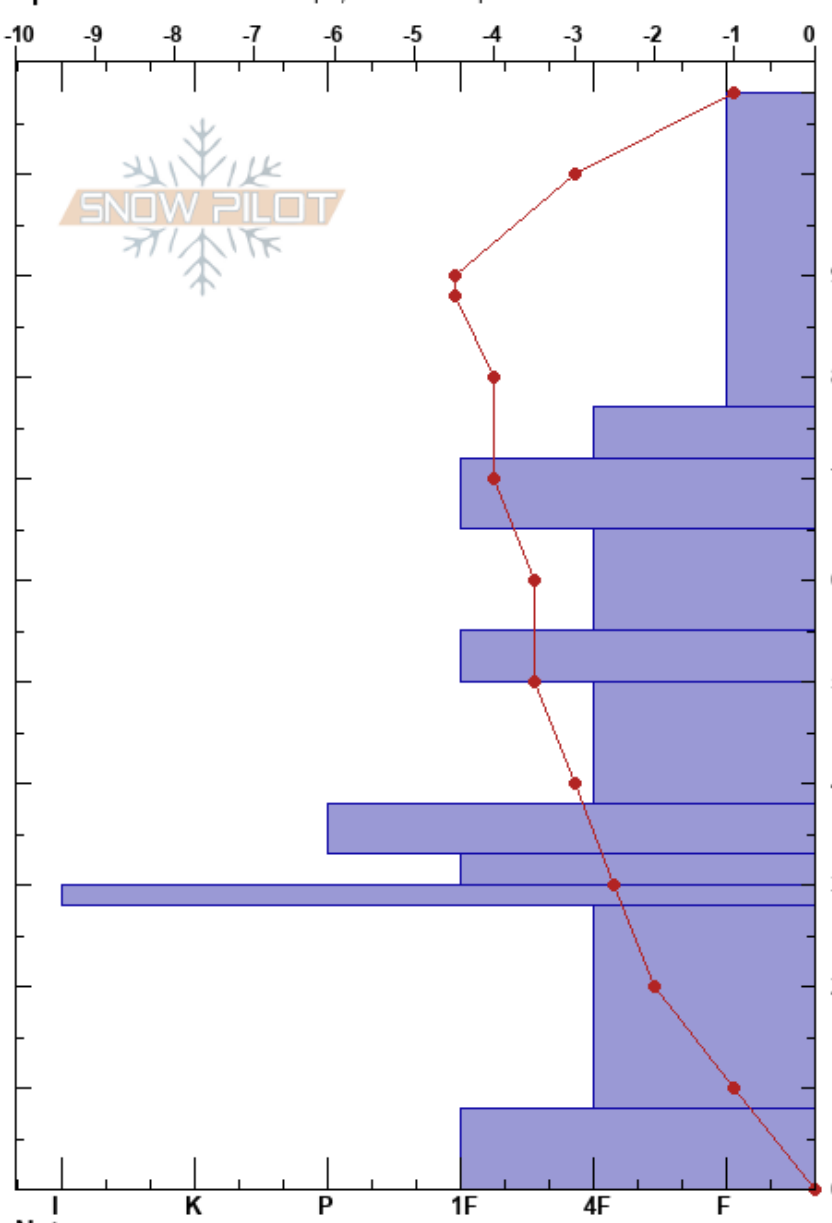

Southside
 San Francisco Peaks
 AZ
Elevation: 11500 ft
Aspect: 225°
Specifics: Ski tracks on slope; We skied slope

James Foulks
 01/15/2017 - 1:00pm
Co-ord: 35.32532N, -111.68439W
Slope Angle: 30°
Wind Loading: yes

Stability:
Air Temperature: -3.5°C **PF:**70
Sky Cover: OVC
Precipitation: S-1
Wind: Calm

Layer Notes:

Height (cm)	Crystal		Moisture	ρ kg/m ³	Stability tests & Layer comments
	Form	Size			
108					
90	*	1			
80					
77	/	1			← ECTN20 @77cm ← STH @77cm
70	=	1			← CT10, Q3 @77cm ← CT14, Q3 @77cm
60	⊖	1			
50	⊖	0.3			
40	⊖	1			
35	⊖	1			
30	■				
20	□	1			
10	^	2			
0					