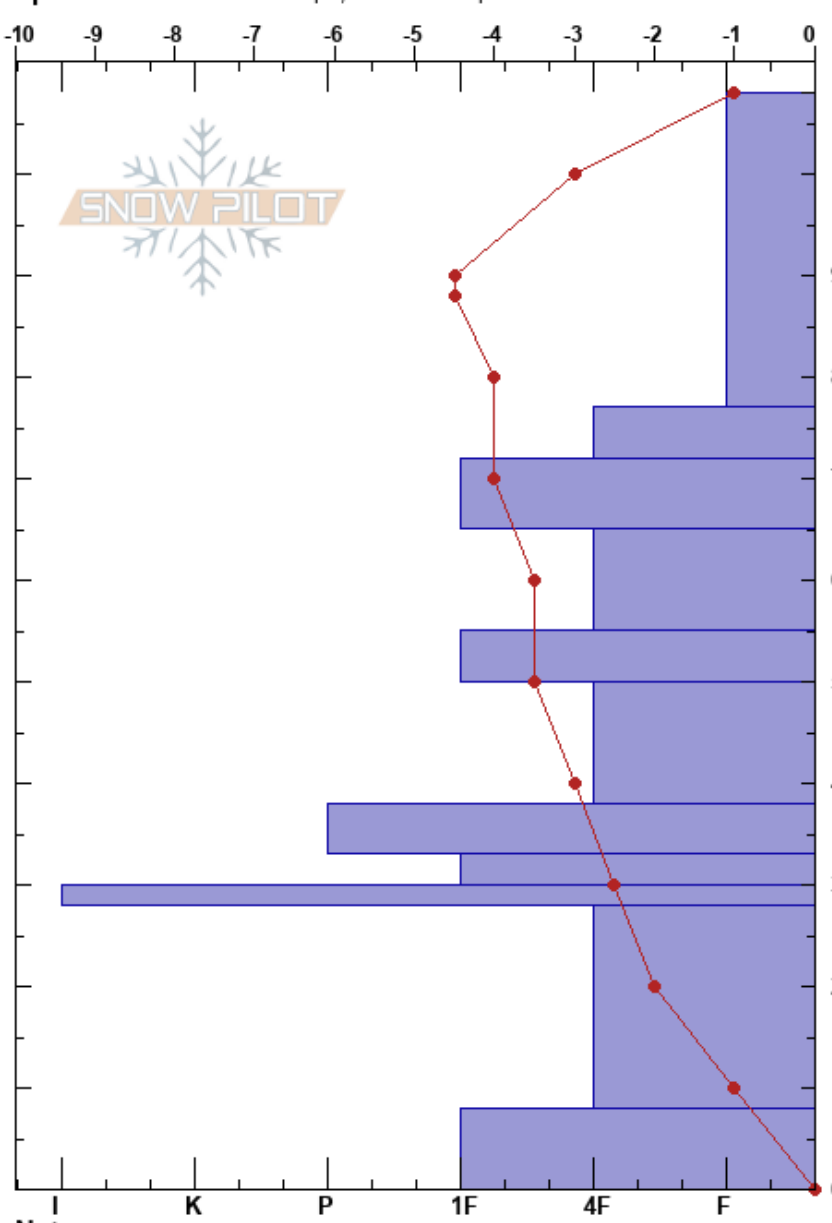

Southside
 San Francisco Peaks
 AZ
Elevation: 11500 ft
Aspect: 225°
Specifics: Ski tracks on slope; We skied slope

James Foulks
 01/15/2017 - 1:00pm
Co-ord: 35.32532N, -111.68439W
Slope Angle: 30°
Wind Loading: yes

Stability:
Air Temperature: -3.5°C **PF:**70
Sky Cover: OVC
Precipitation: S-1
Wind: Calm

Layer Notes:

Height (cm)	Crystal		Moisture	ρ kg/m ³	Stability tests & Layer comments
	Form	Size			
108					
90	*	1			
77	/	1			← ECTN20 @77cm ← STH @77cm
70	=	1			← CT10, Q3 @77cm ← CT14, Q3 @77cm
60	⊖	1			
50	⊖	0.3			
40	⊖	1			
35	⊖	1			
30	■				
20	□	1			
10	^	2			
0					