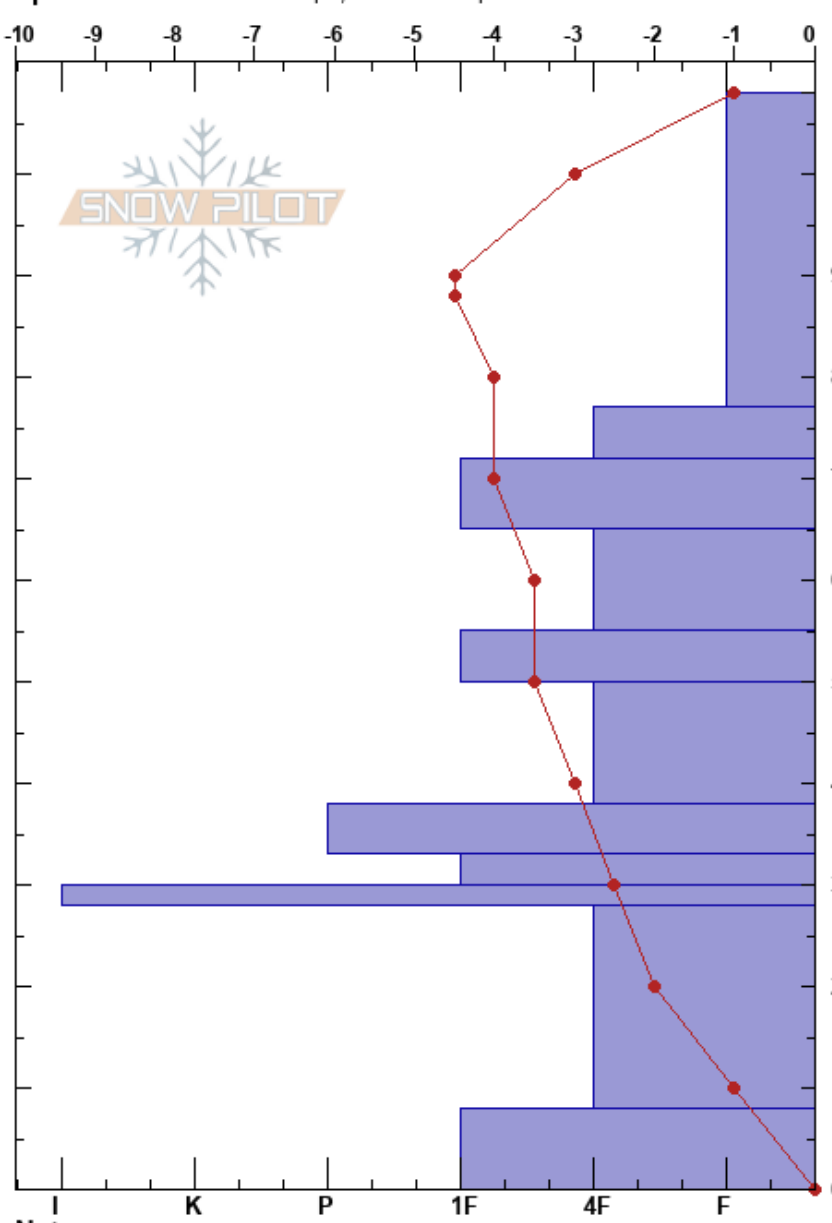

Southside  
 San Francisco Peaks  
 AZ  
 Elevation: 11500 ft  
 Aspect: 225°  
 Specifics: Ski tracks on slope; We skied slope

James Foulks  
 01/15/2017 - 1:00pm  
 Co-ord: 35.32532N, -111.68439W  
 Slope Angle: 30°  
 Wind Loading: yes

Stability: **HS:108**  
 Air Temperature: -3.5°C PF:70  
 Sky Cover: OVC  
 Precipitation: S-1  
 Wind: Calm

Layer Notes:

Height (cm)	Crystal		$\rho$ kg/m <sup>3</sup>	Stability tests & Layer comments
	Form	Size		
108				
90	*	1		
77	/	1		← ECTN20 @77cm ← STH @77cm
70	=	1		← CT10, Q3 @77cm ← CT14, Q3 @77cm
60	⊖	1		
50	⊖	0.3		
40	⊖	1		
35	⊖	1		
30	■			
20	□	1		
10	^	2		
0				