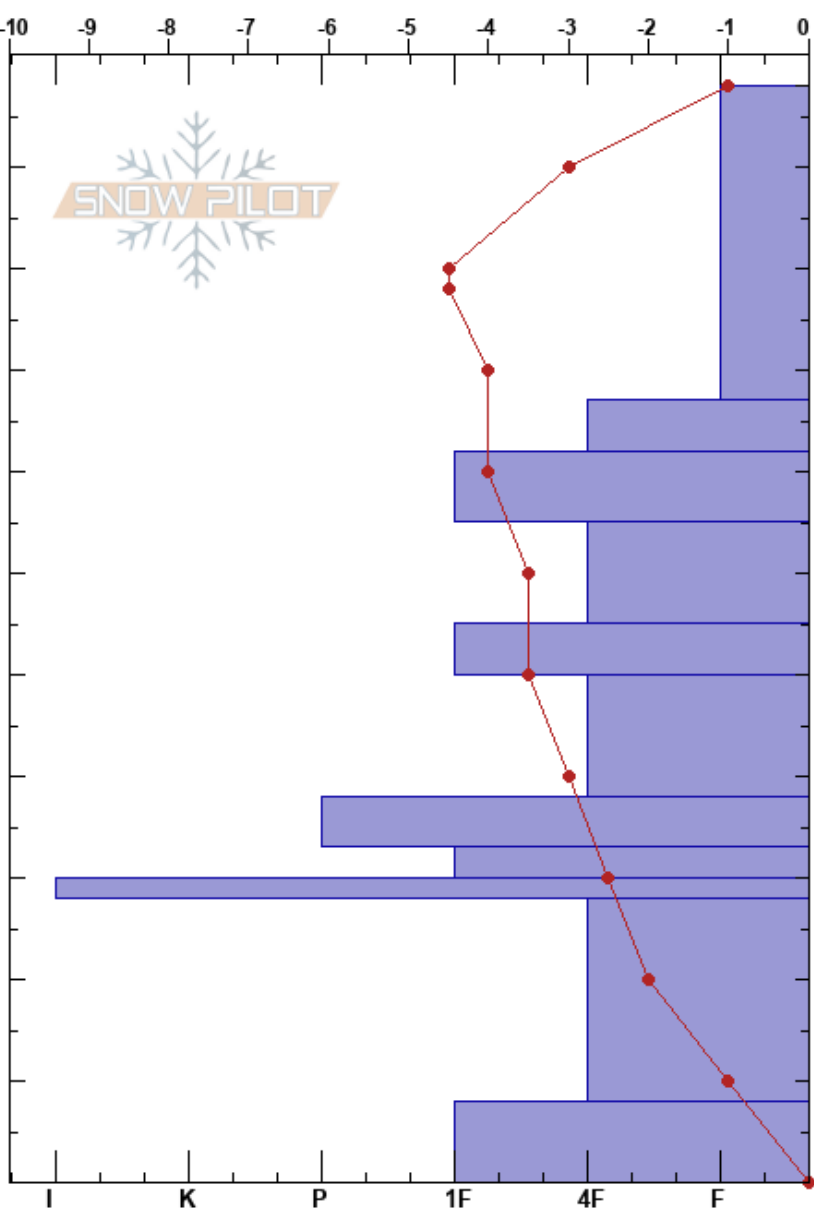

Southside  
 San Francisco Peaks  
 AZ  
 Elevation: 11500 ft  
 Aspect: 225°

James Foulks  
 01/15/2017 - 1:00pm  
 Co-ord: 35.32532N, -111.68439W  
 Slope Angle: 30°  
 Wind Loading: yes

Stability: **HS:108**  
 Air Temperature: -3.5°C PF:70  
 Sky Cover: OVC  
 Precipitation: S-1  
 Wind: Calm

Layer Notes:

Specifics: Ski tracks on slope; We skied slope

Height (cm)	Crystal		Moisture	$\rho$ kg/m <sup>3</sup>	Stability tests & Layer comments
	Form	Size			
108					
90	*	1			
77	/	1			← ECTN20 @77cm ← STH @77cm
70	=	1			← CT10, Q3 @77cm ← CT14, Q3 @77cm
60	⊖	1			
50	⊖	0.3			
40	⊖	1			
35	⊖	1			
30	■				
20	□	1			
10	^	2			
0					

Notes: JAN Level 1 class - Group A pit