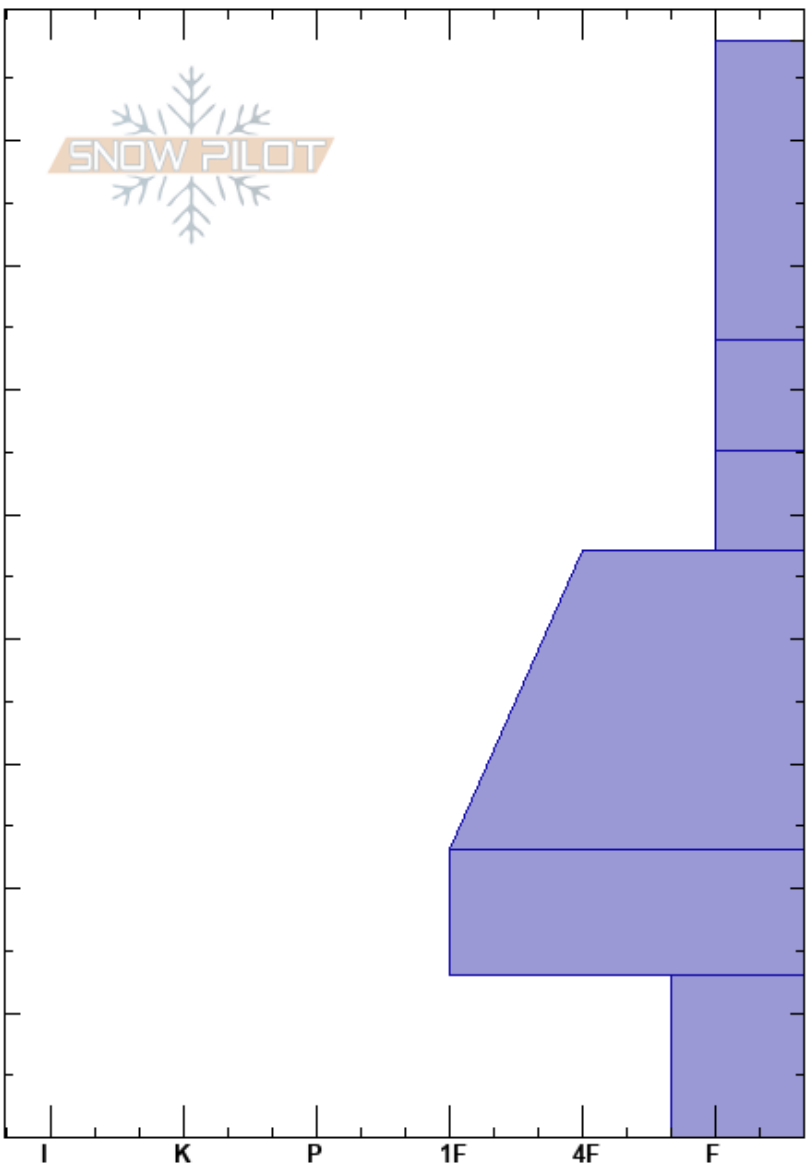

Crystal Pit 01/09/19
 Bitterroot
 MT
 Elevation: 6187 ft
 Aspect: 150°
 Specifics:

Travis Craft
 01/09/2019 - 10:33am
 Co-ord: 46.65672N, -114.61270W
 Slope Angle: 20°
 Wind Loading:

Stability:
 Air Temperature: -6°C
 Sky Cover: FEW
 Precipitation: NO
 Wind: W Calm

HS:88
 PF:20
 13-0cm: Problematic layer

Crystal Form	Crystal Size	Moisture	ρ kg/m ³	Stability tests & Layer comments
+ (/)				
+ (/)				← ECTN1 @65cm
/				← ECTN13 @55cm
⊖				
•				
□	2-4			← ECTN21 @1cm