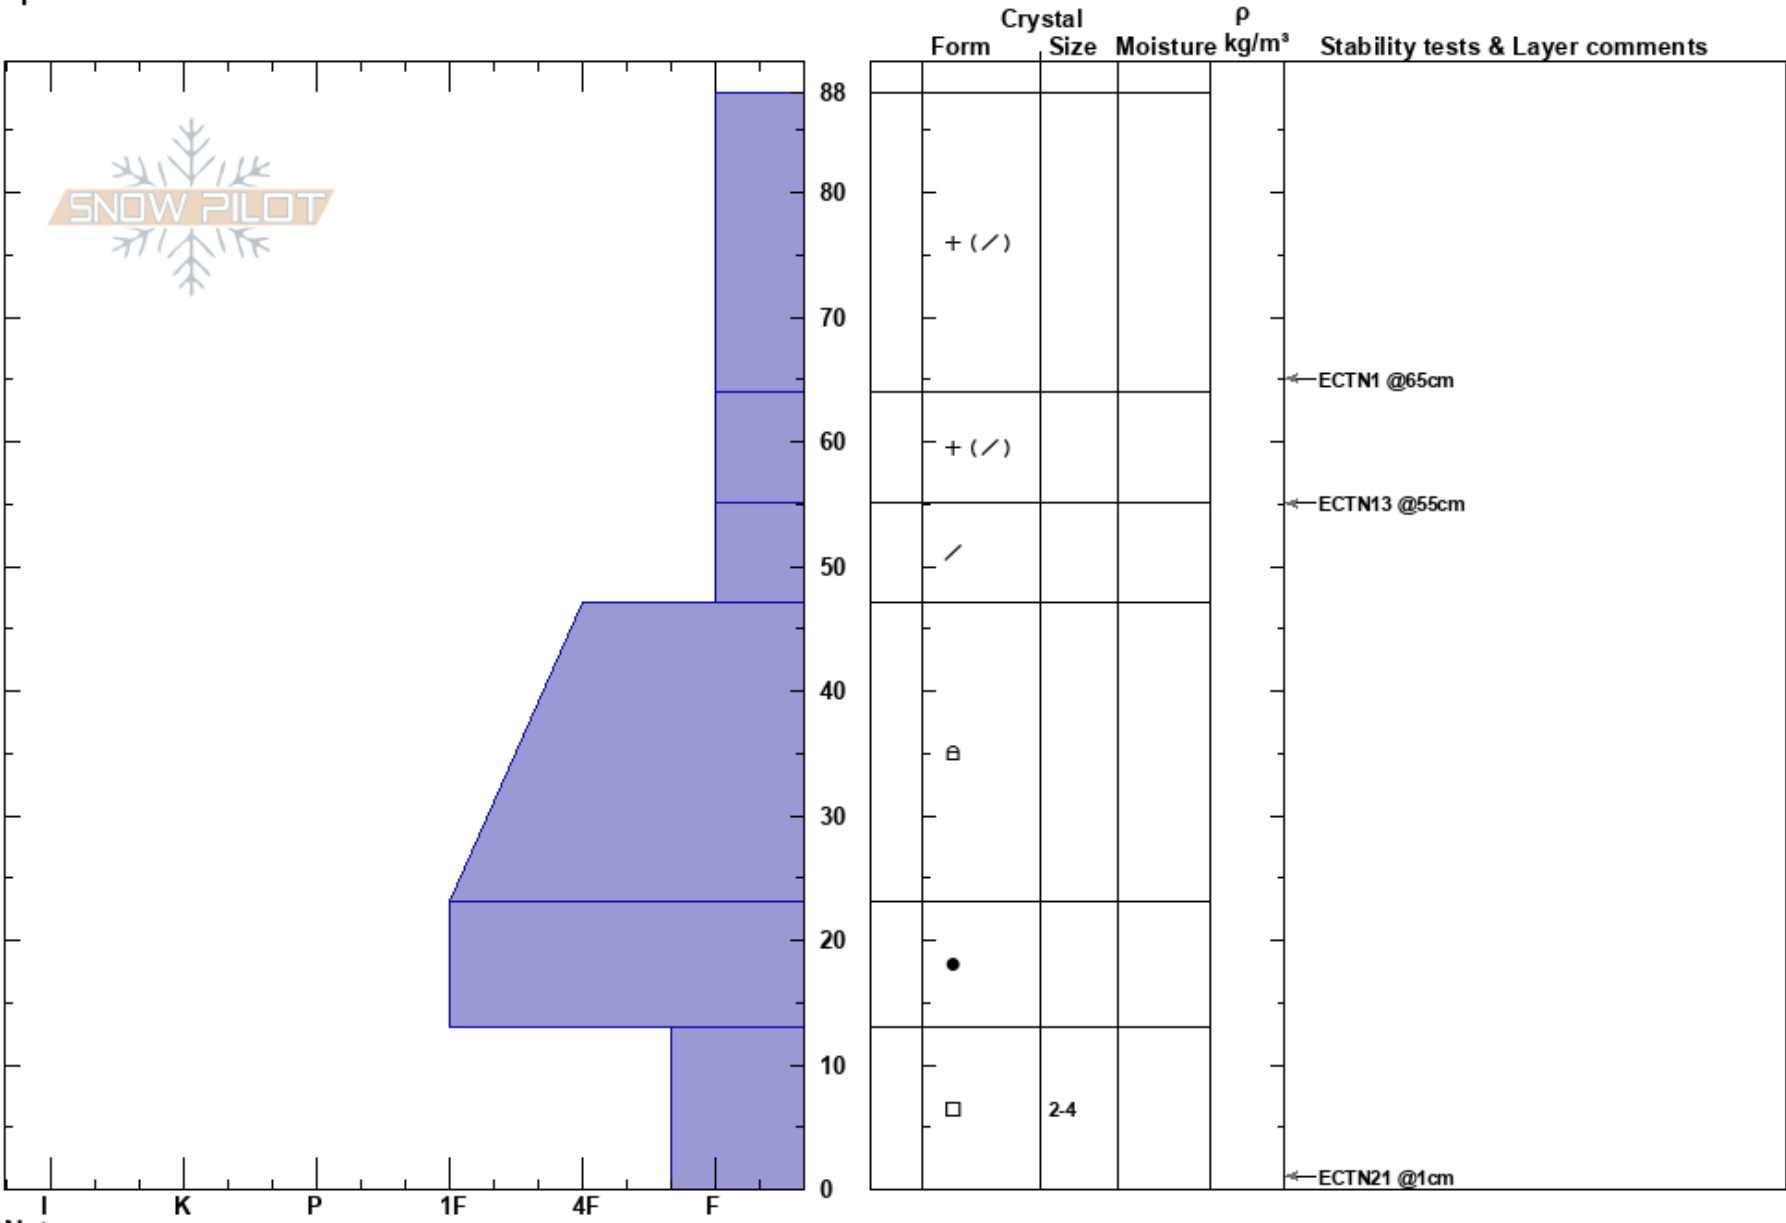

Crystal Pit 01/09/19
 Bitterroot
 MT
 Elevation: 6187 ft
 Aspect: 150°
 Specifics:

Travis Craft
 01/09/2019 - 10:33am
 Co-ord: 46.65672N, -114.61270W
 Slope Angle: 20°
 Wind Loading:

Stability:
 Air Temperature: -6°C
 Sky Cover: FEW
 Precipitation: NO
 Wind: W Calm

HS:88
 PF:20
 13-0cm: Problematic layer

Notes: