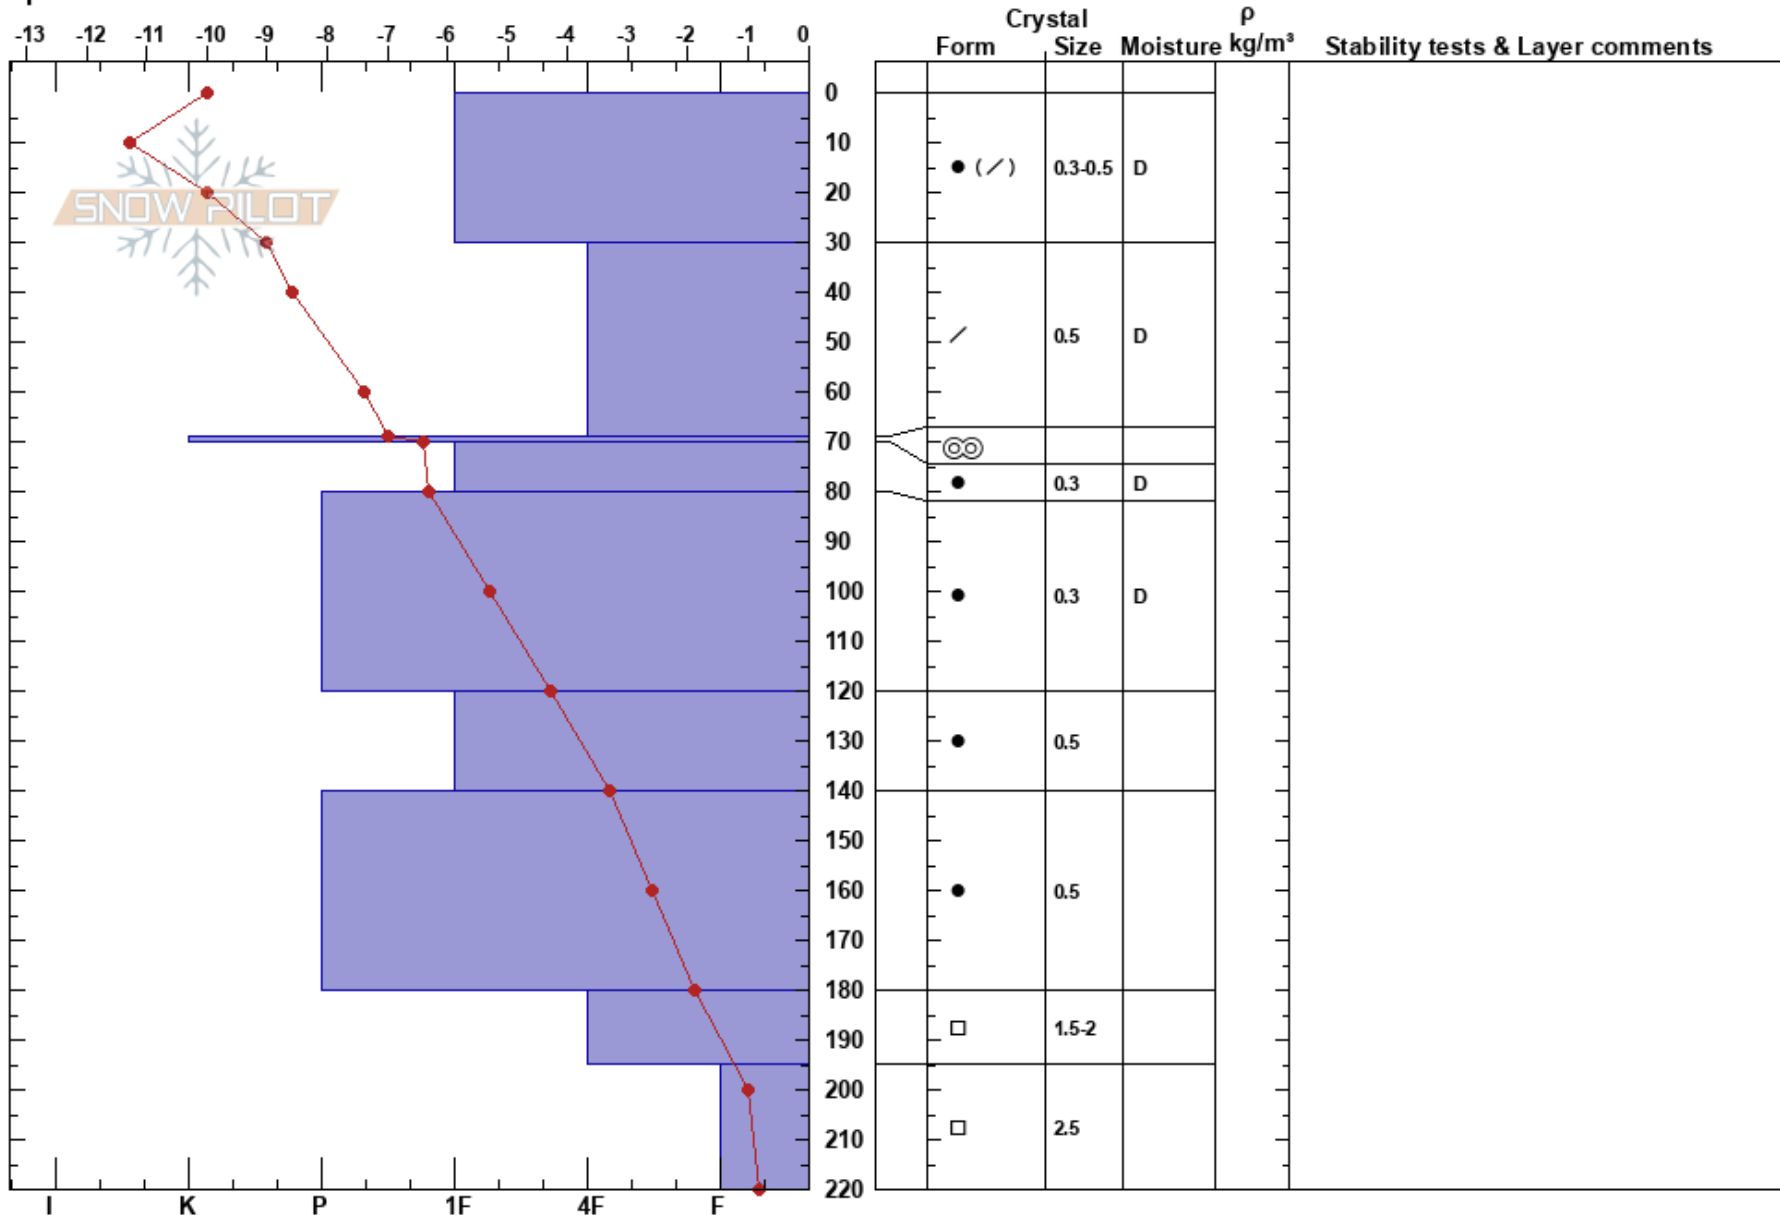

Jens
 Jotunheimen
 Norway
 Elevation: 1447 m
 Aspect: SE
 Specifics:

Morten R
 09/01/2019 - 13:30
 Co-ord: 32V MP 59873 23183
 Slope Angle: 32°
 Wind Loading:

Stability: HS:220
 Air Temperature: -9.5°C PF:30
 Sky Cover: BKN
 Precipitation: NO
 Wind:

Layer Notes:

Notes: