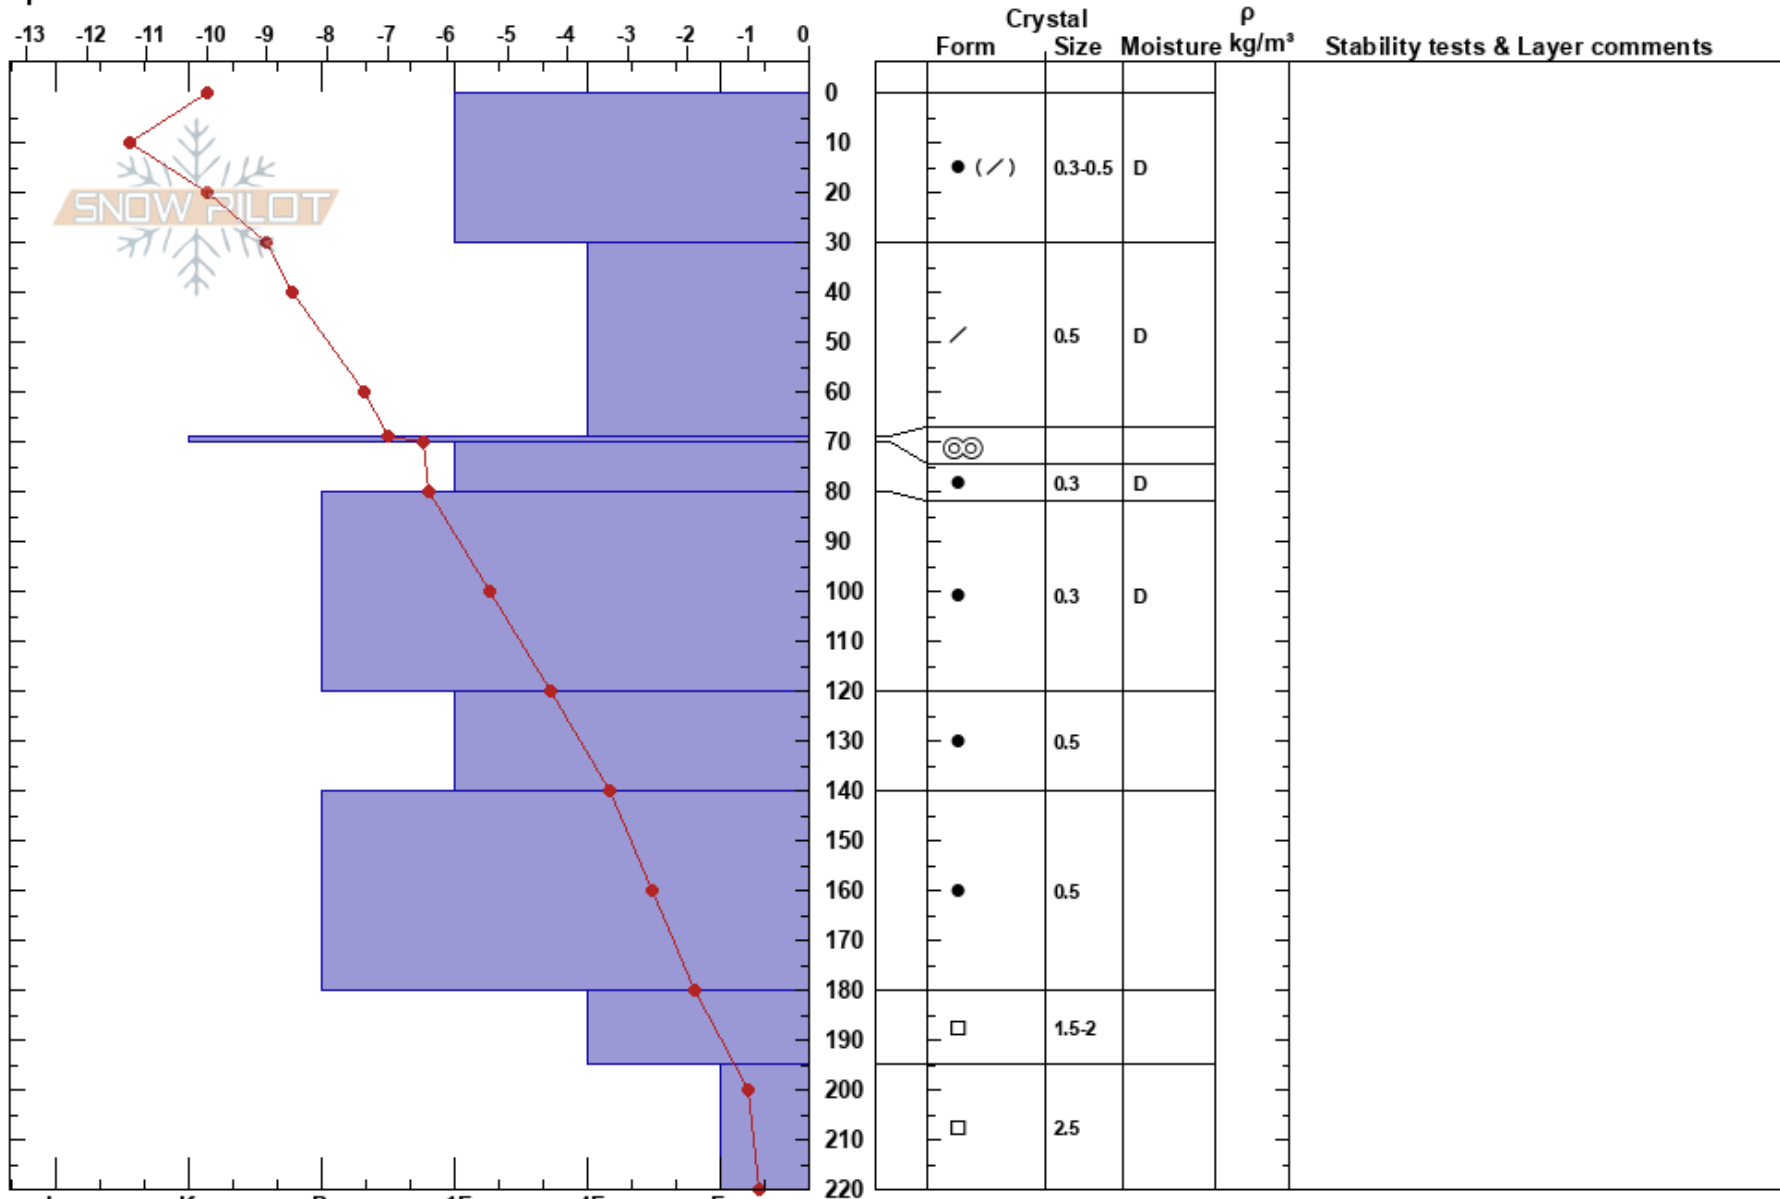

Jens
 Jotunheimen
 Norway
 Elevation: 1447 m
 Aspect: SE
 Specifics:

Morten R
 09/01/2019 - 13:30
 Co-ord: 32V MP 59873 23183
 Slope Angle: 32°
 Wind Loading:

Stability: HS:220
 Air Temperature: -9.5°C PF:30
 Sky Cover: BKN
 Precipitation: NO
 Wind:

Layer Notes:

Notes: