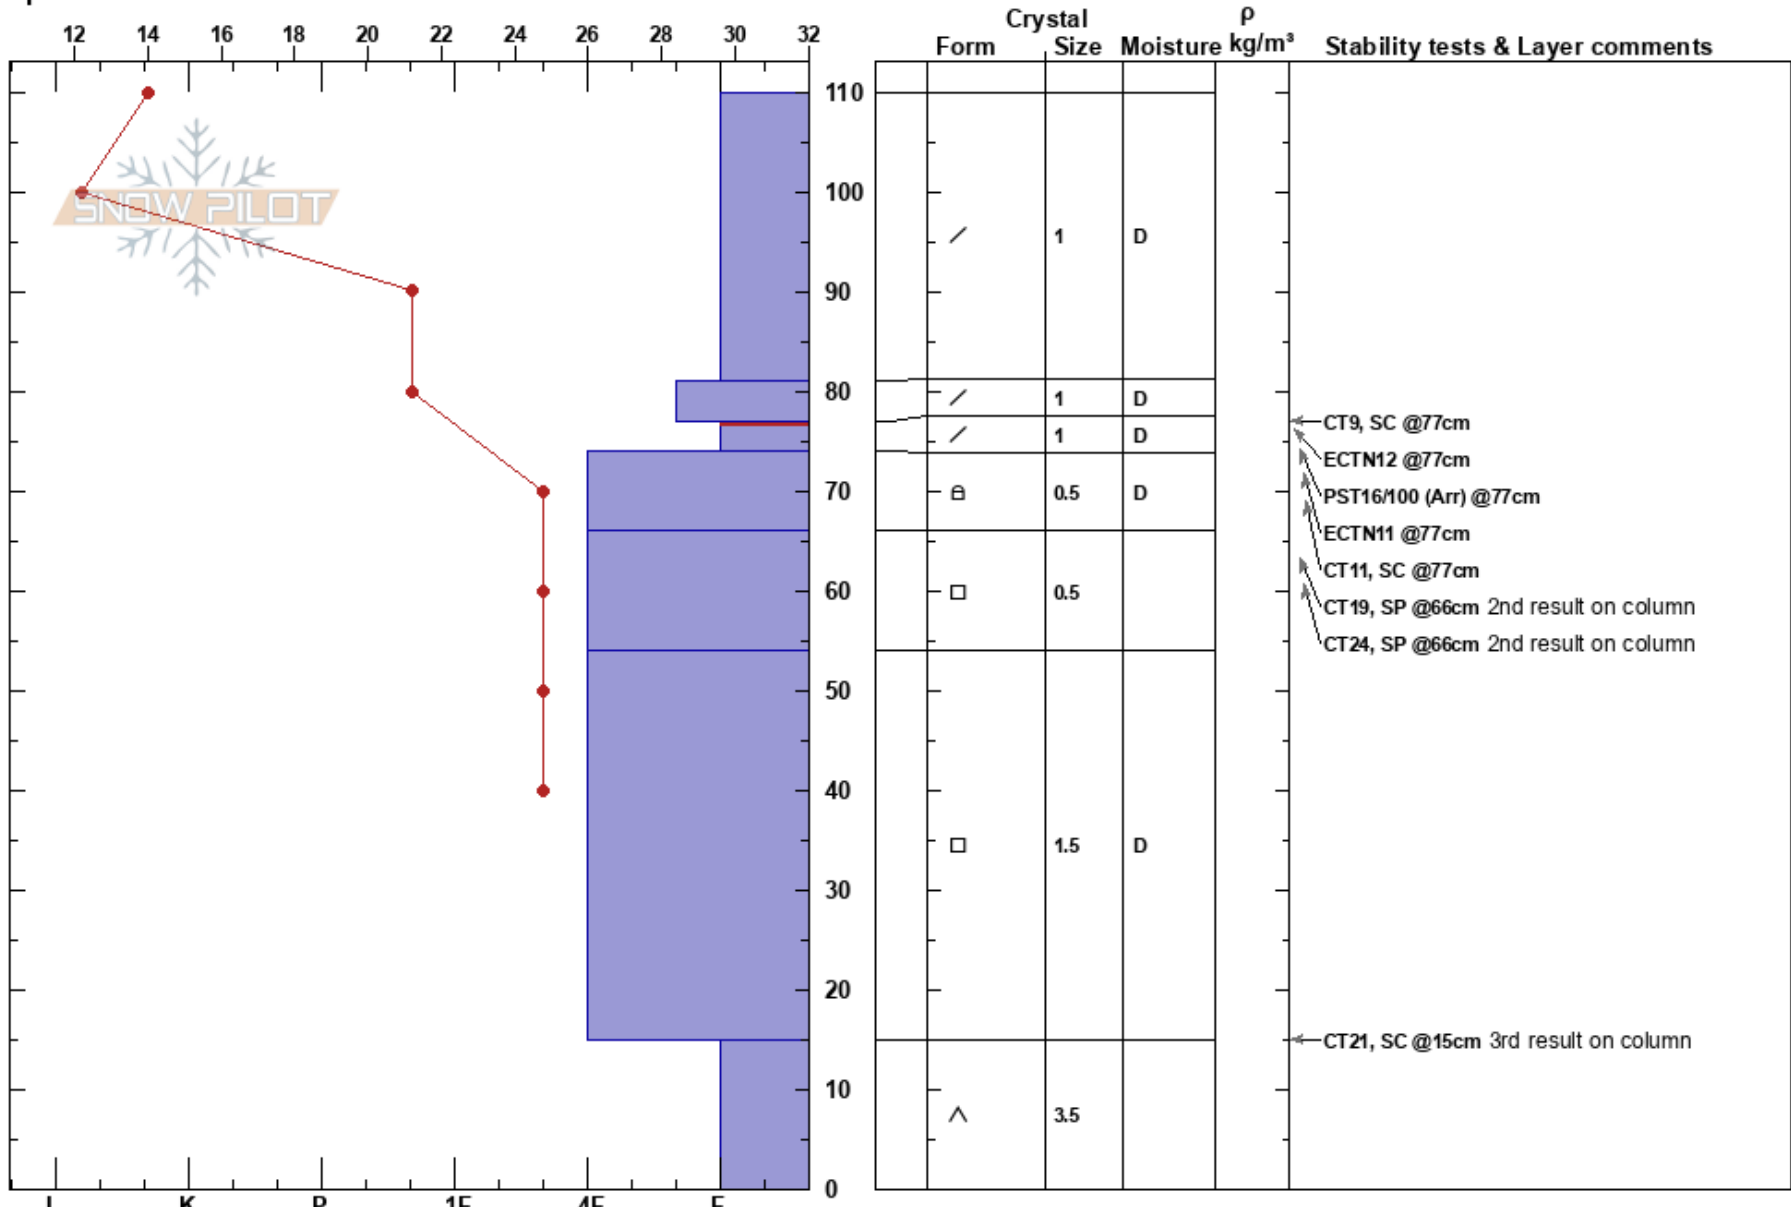

10,090 NE Snodgrass  
 Elk Mountains  
 CO  
 Elevation: 10090 ft  
 Aspect: NE  
 Specifics:

nick schley  
 01/08/2019 - 2:00pm  
 Co-ord: 38.92904N, -106.97531W  
 Slope Angle: 24°  
 Wind Loading:

Stability:  
 Air Temperature: 26.6°F  
 Sky Cover: FEW  
 Precipitation: NO  
 Wind: Calm

HS:110  
 Layer Notes:  
 77-74cm: Problematic layer  
 74-66cm: 4mm 20190106 SH @ top

Notes: PST, and ECT results repeatable and not showing propagation in storm slab. DH quiet giant produced large collapse while entering open area.