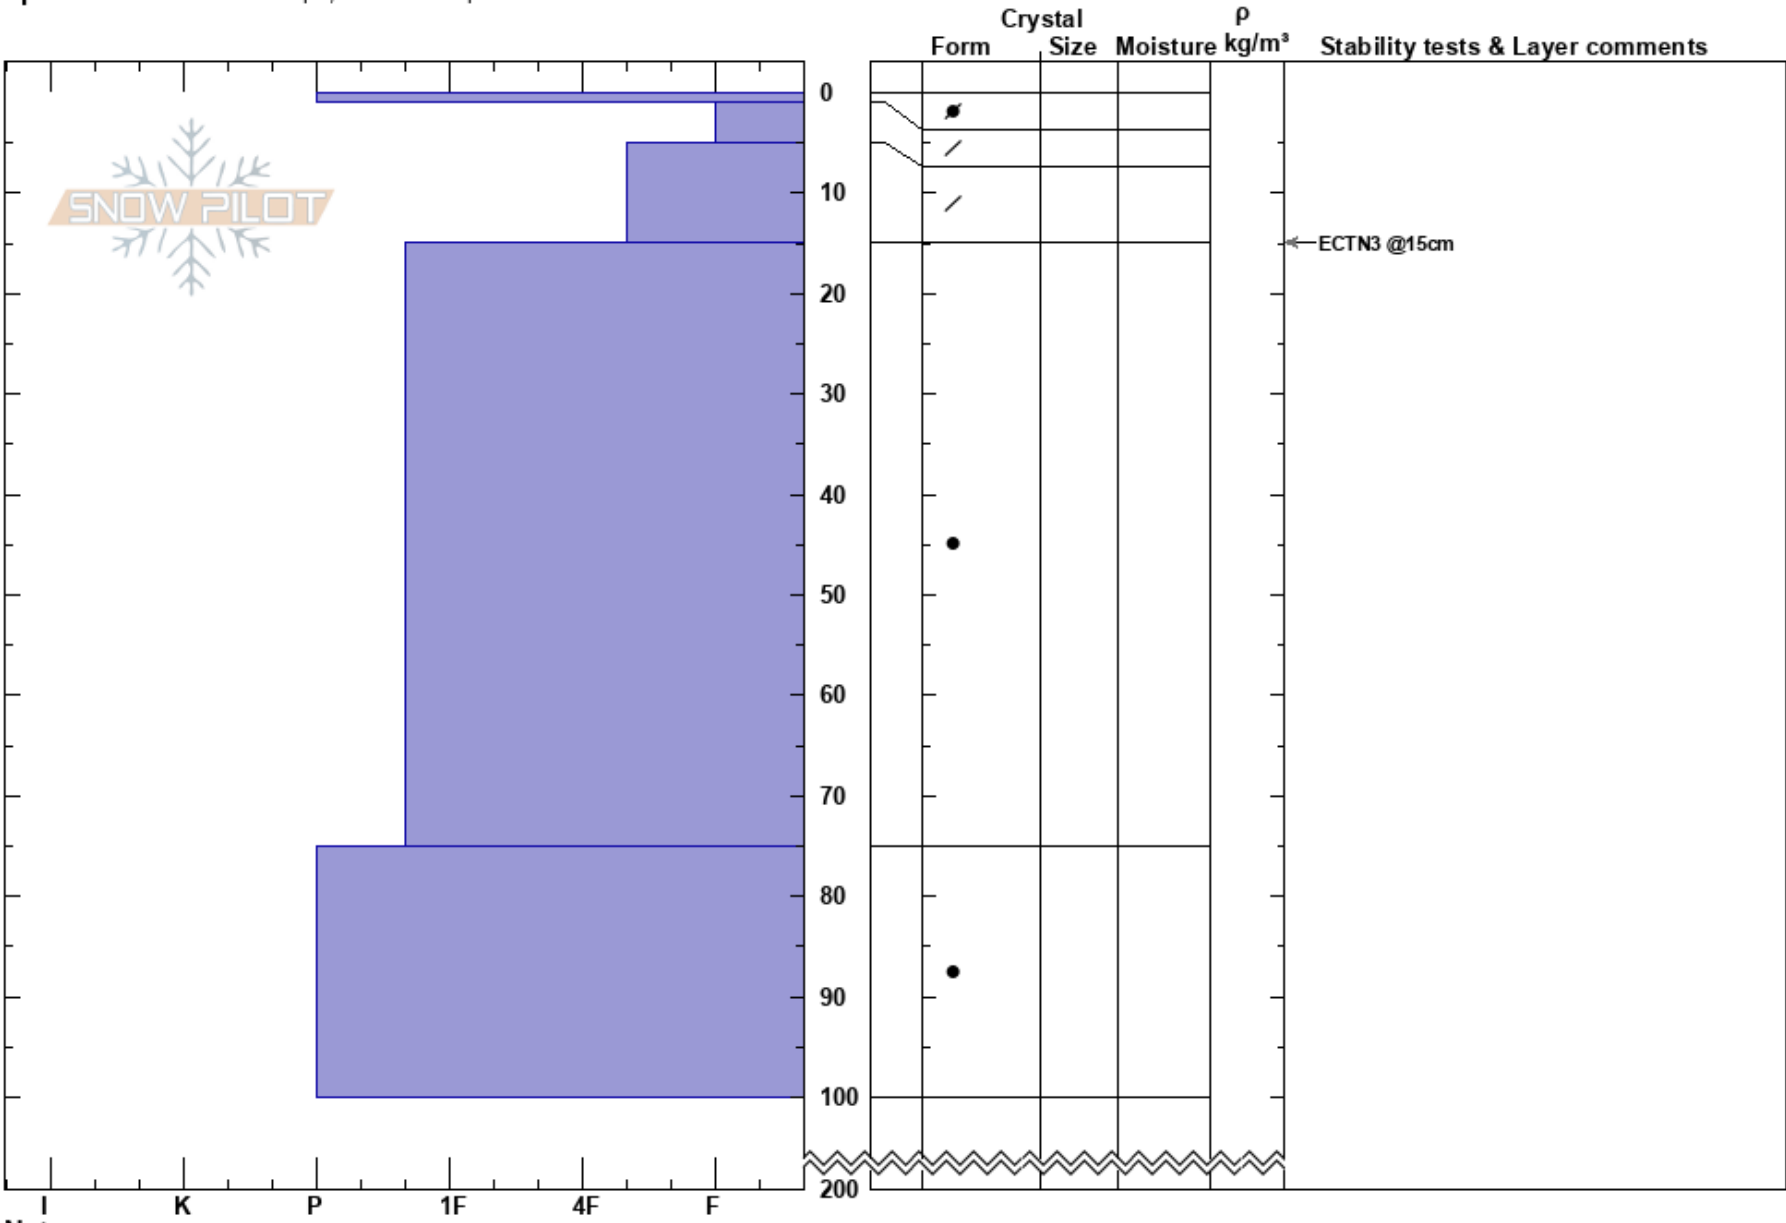

North Tenmile  
 Tenmile Range  
 CO  
**Elevation:** 12000 ft  
**Aspect:** 90°  
**Specifics:** Ski tracks on slope; We skied slope

Brent Herring  
 01/16/2017 - 12:00pm  
**Co-ord:**  
**Slope Angle:** 31°  
**Wind Loading:** previous

**Stability:**  
**Air Temperature:** 25°F  
**Sky Cover:** BKN  
**Precipitation:** NO  
**Wind:** E Light Breeze

**HS:**200  
**PS:** 15  
**Layer Notes:**

**Notes:**