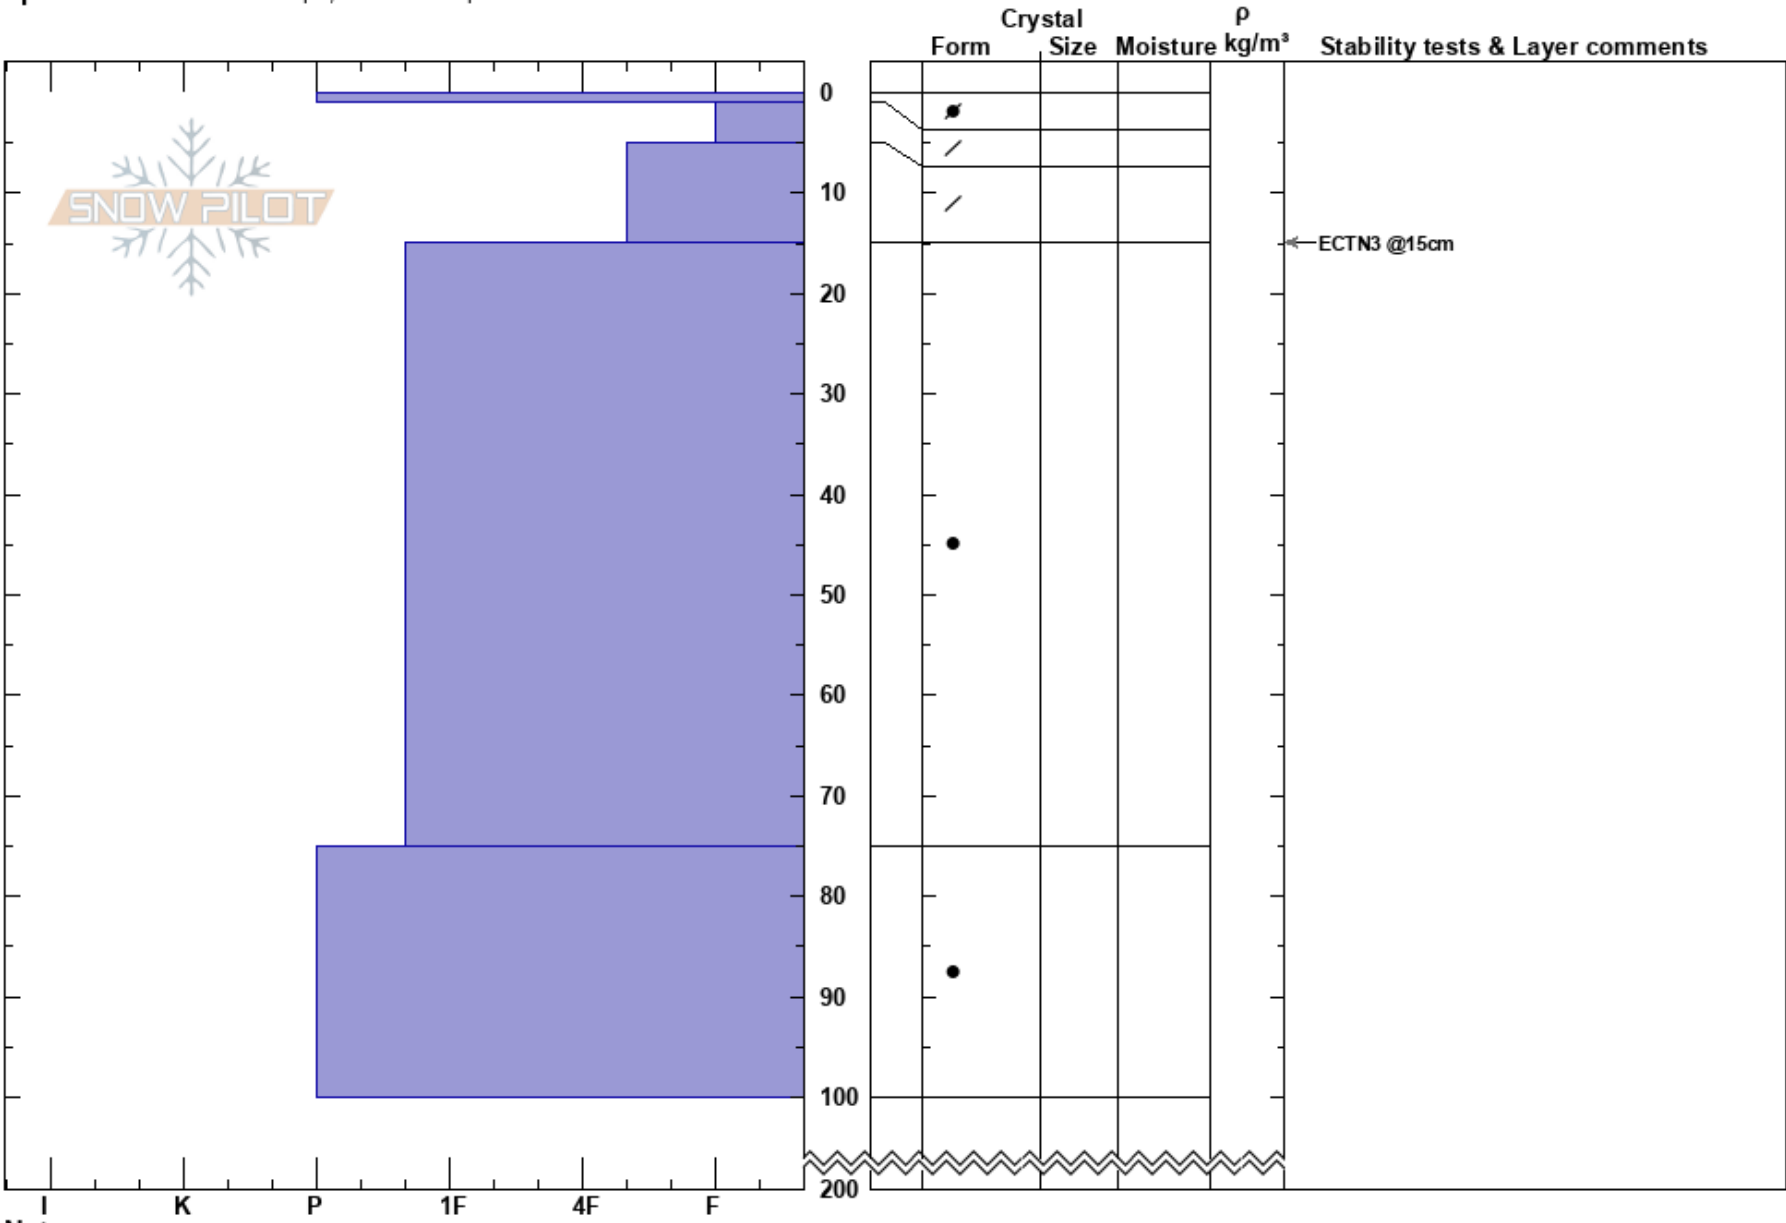

North Tenmile
 Tenmile Range
 CO
Elevation: 12000 ft
Aspect: 90°
Specifics: Ski tracks on slope; We skied slope

Brent Herring
 01/16/2017 - 12:00pm
Co-ord:
Slope Angle: 31°
Wind Loading: previous

Stability:
Air Temperature: 25°F
Sky Cover: BKN
Precipitation: NO
Wind: E Light Breeze

HS:200
PS: 15
Layer Notes:

Notes: