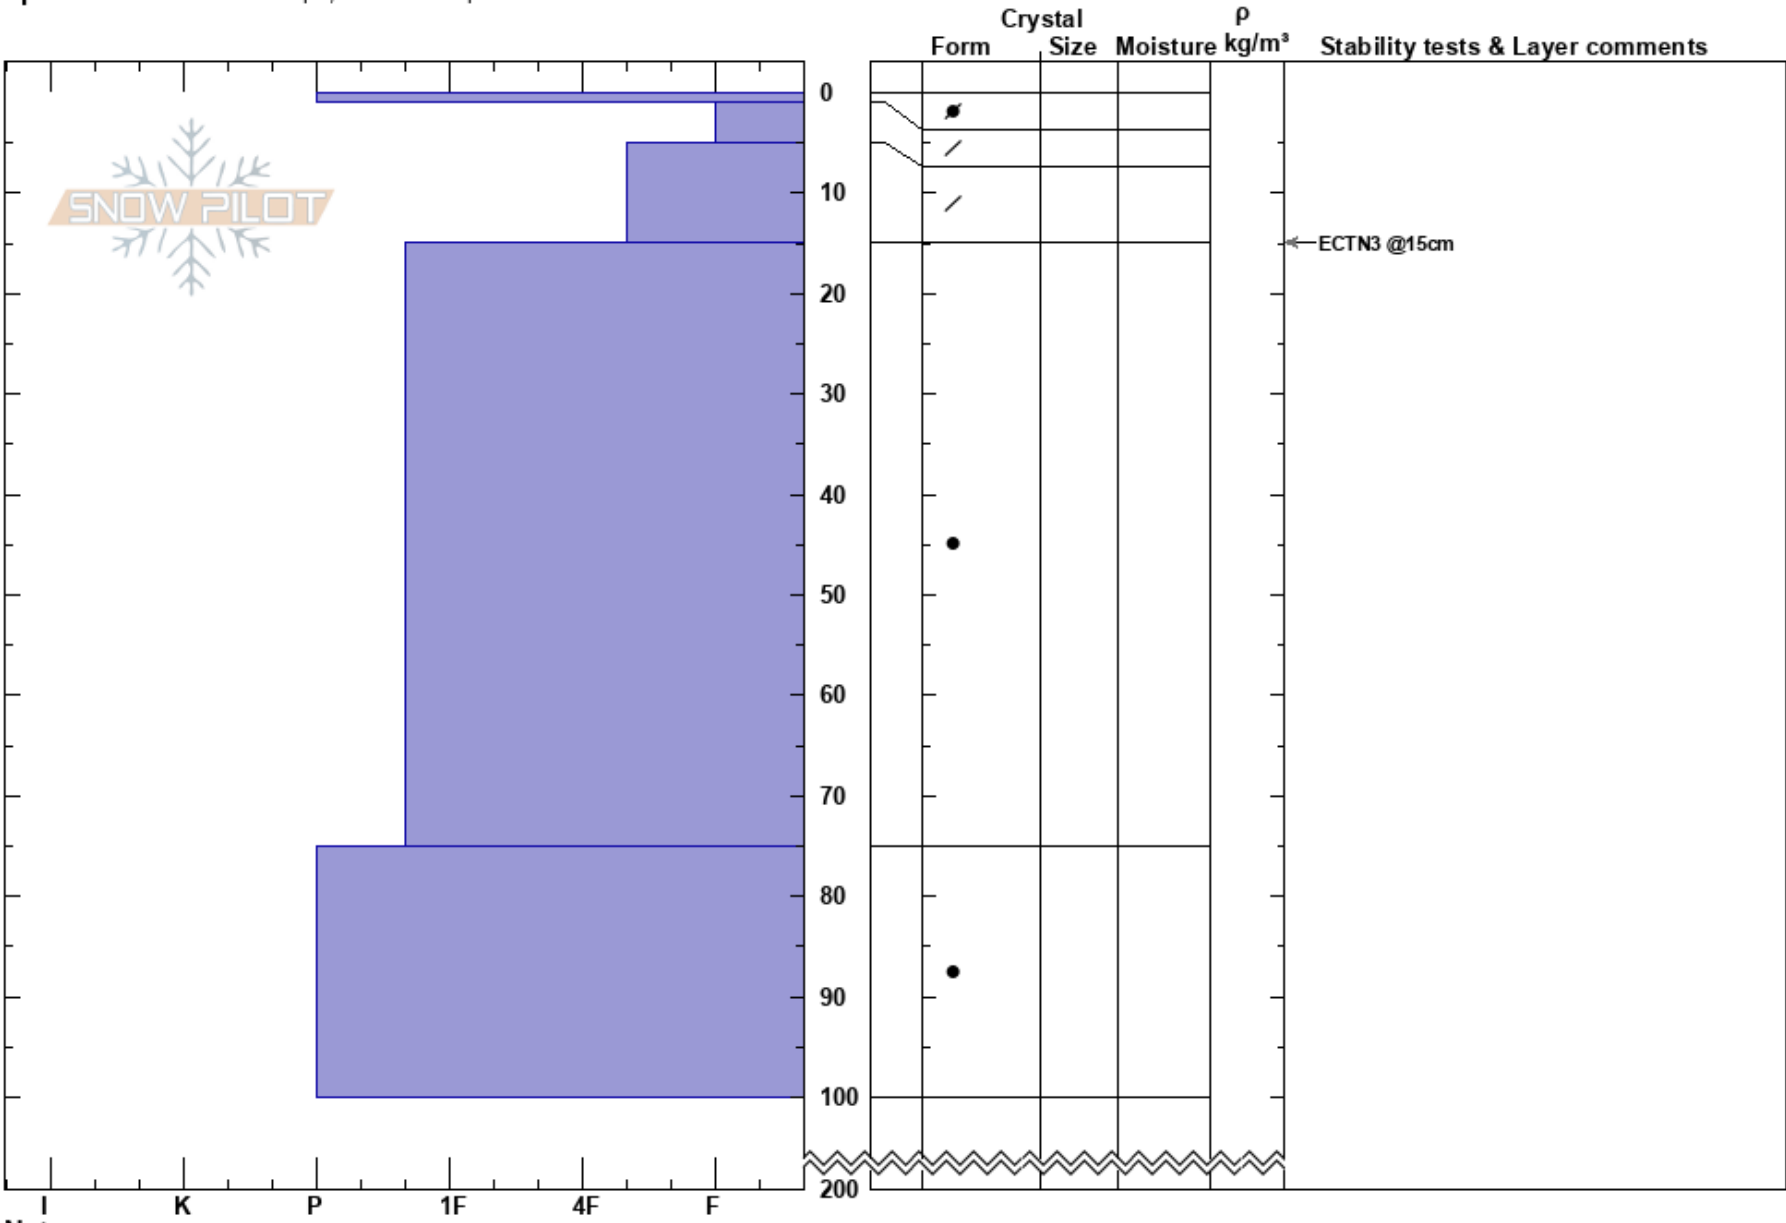

North Tenmile  
 Tenmile Range  
 CO  
**Elevation:** 12000 ft  
**Aspect:** 90°  
**Specifics:** Ski tracks on slope; We skied slope

Brent Herring  
 01/16/2017 - 12:00pm  
**Co-ord:**  
**Slope Angle:** 31°  
**Wind Loading:** previous

**Stability:**  
**Air Temperature:** 25°F  
**Sky Cover:** BKN  
**Precipitation:** NO  
**Wind:** E Light Breeze

**HS:**200  
**PS:** 15  
**Layer Notes:**

Notes: