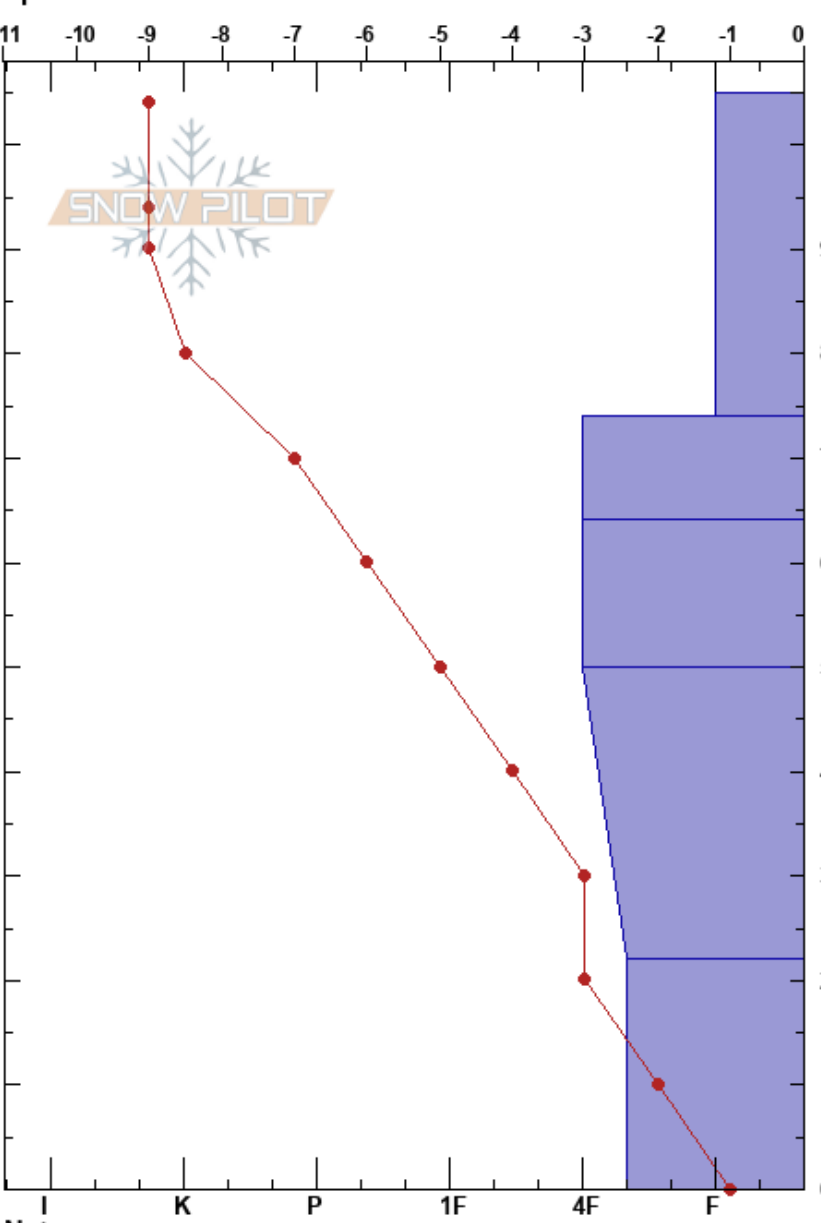

Shodgrass Mtn
 Elk Mountains
 CO
 Elevation: 9700 ft
 Aspect: NE
 Specifics:

Kyle Judson
 01/08/2019 - 2:58pm
 Co-ord:
 Slope Angle: 22°
 Wind Loading: no

Stability:
 Air Temperature: -6°C
 Sky Cover: CLR
 Precipitation: NO
 Wind: Calm

HS:105
 PF:80
 105-74cm:Problematic layer

Form	Crystal		ρ kg/m ³	Stability tests & Layer comments
	Size	Moisture		
+	1			
/	2			
/	2			
/				
□	3			

Notes: