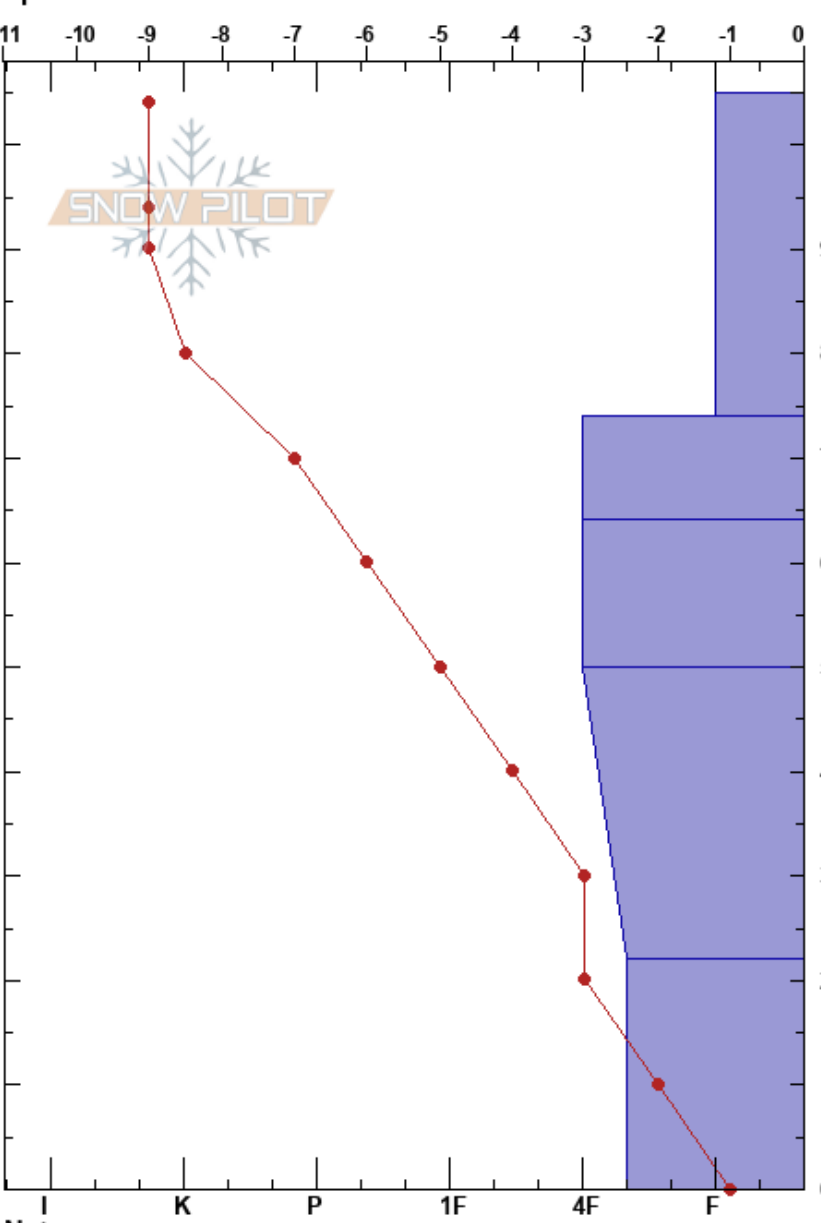

Snodgrass Mtn  
 Elk Mountains  
 CO  
 Elevation: 9700 ft  
 Aspect: NE  
 Specifics:

Kyle Judson  
 01/08/2019 - 2:58pm  
 Co-ord:  
 Slope Angle: 22°  
 Wind Loading: no

Stability:  
 Air Temperature: -6°C  
 Sky Cover: CLR  
 Precipitation: NO  
 Wind: Calm

HS:105  
 PF:80  
 105-74cm:Problematic layer

Form	Crystal		$\rho$ kg/m <sup>3</sup>	Stability tests & Layer comments
	Size	Moisture		
+	1			
/	2			
/	2			
/				
□	3			

Notes:

I K P 1F 4F F