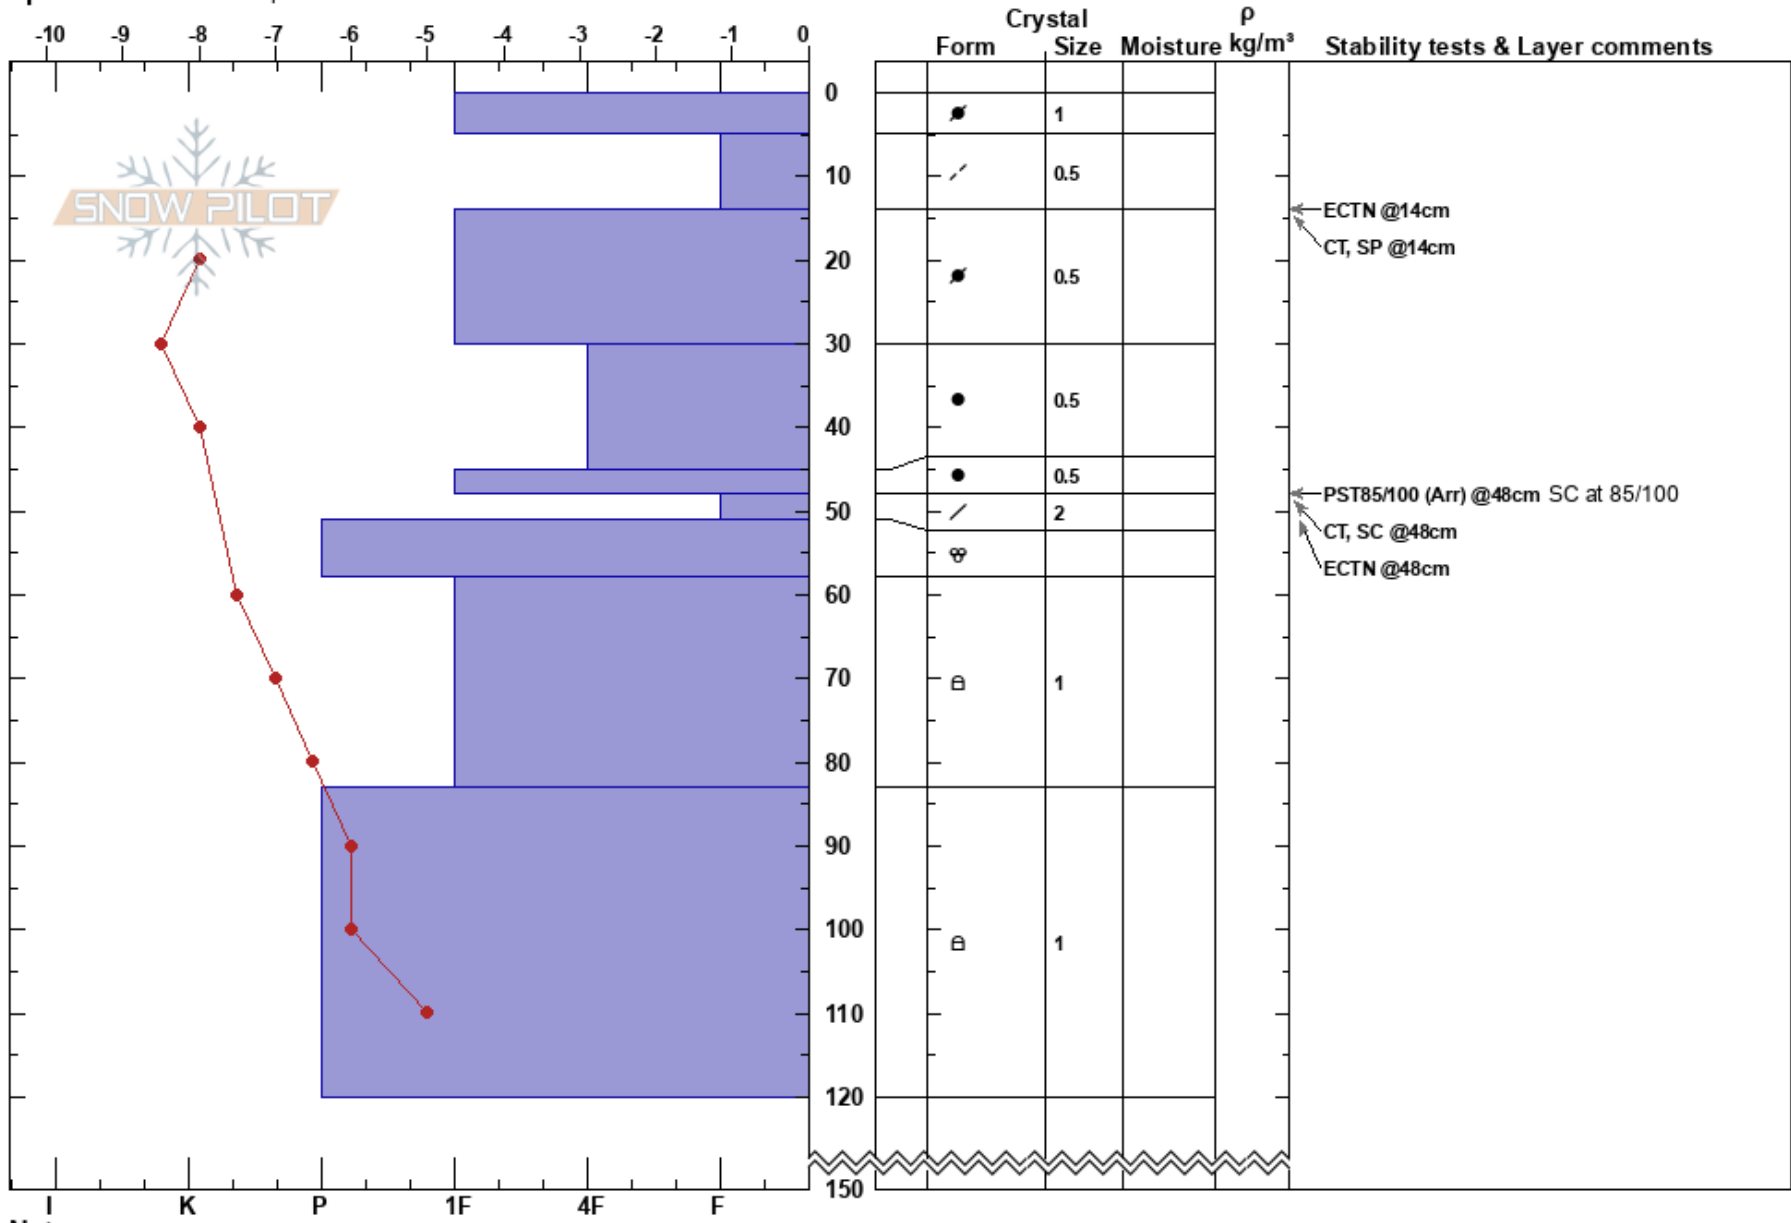

Red Lake Bowl Virginia
 Sierra Nevada
 CA
 Elevation: 3271 m
 Aspect: N
 Specifics: We skied slope

Barbara Wanner
 01/08/2019 - 2:00pm
 Co-ord: 11S 300666W 4212489N
 Slope Angle: 25°
 Wind Loading: yes

Stability: **HS:150**
 Air Temperature: 1°C
 Sky Cover: BKN
 Precipitation: NO
 Wind: W Moderate
Layer Notes:
 PF:35 48-51cm:Problematic layer

Notes: