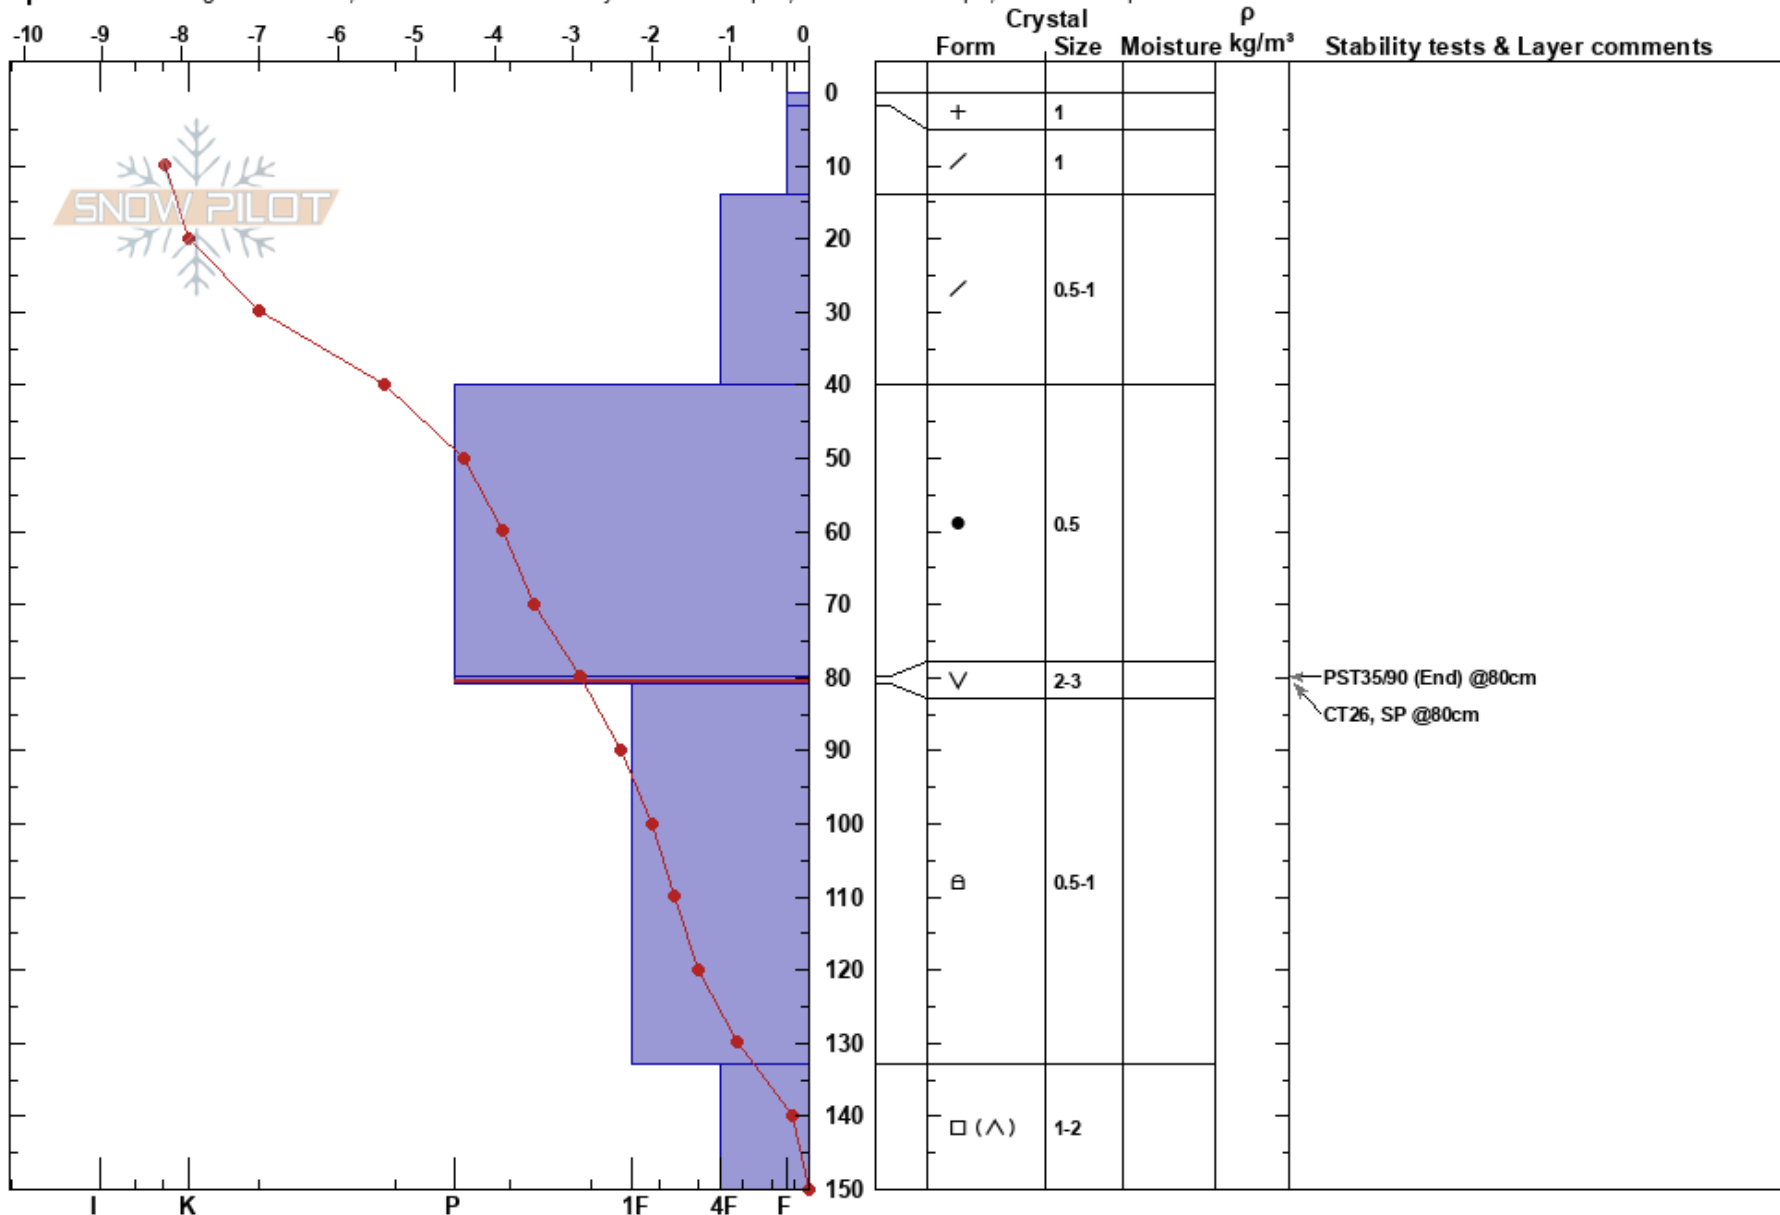

Stampede Grounds w/ AG Ben Yeager

Canadian Rockies 08/01/2019 - 12:30

AB Co-ord: 49.29553N, -114.41691W

Elevation: 1790 m Slope Angle: 35°

Aspect: NE Wind Loading: no

Specifics: Pit dug in a Ski Area; Recent avalanche activity on similar slopes; Ski tracks on slope; We skied slope

Stability:

Air Temperature: -6.7°C HS:150 PF:50 80-81cm:Problematic layer

Sky Cover: FEW

Precipitation: NO

Wind: SW Light Breeze

Layer Notes:

Notes: Protected lee slope TL/BTL.