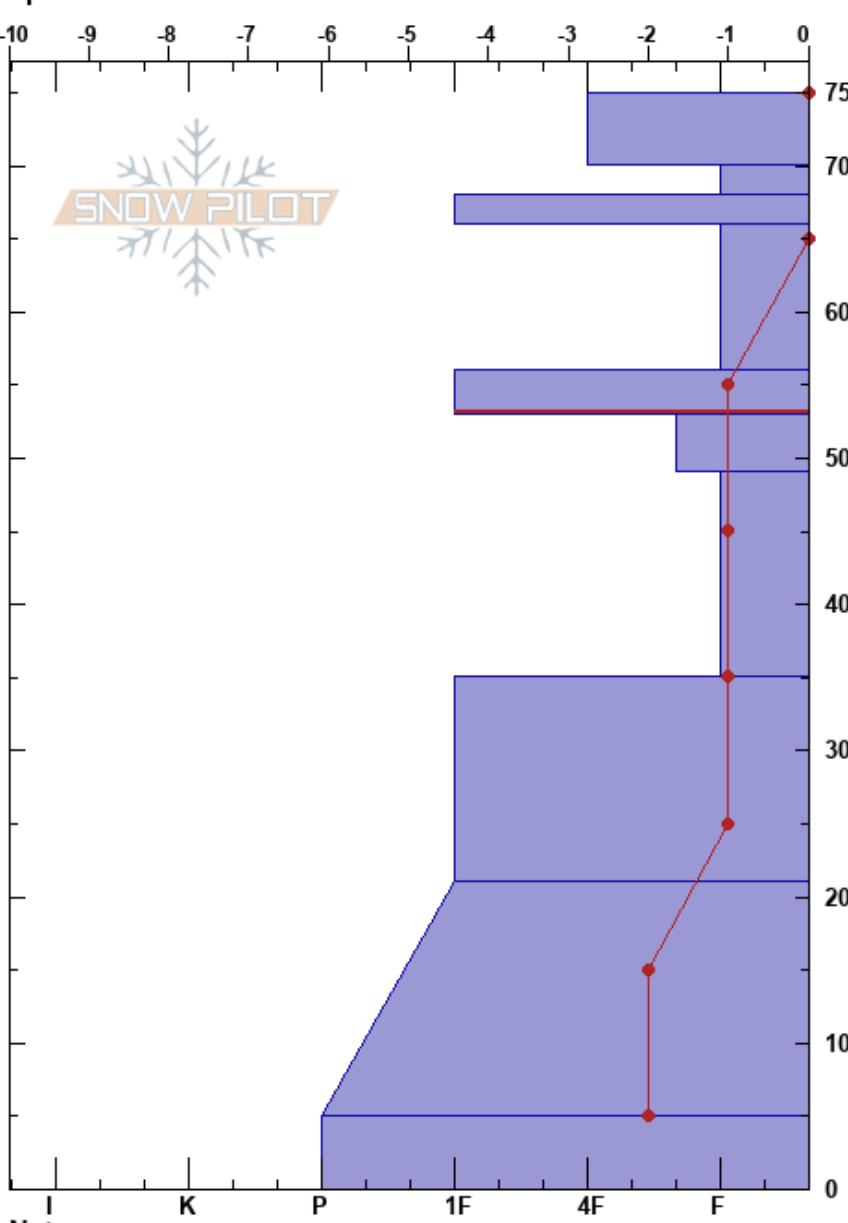

Tamarack North
 Mount Rose
 NV
 Elevation: 8584 ft
 Aspect: 340°
 Specifics:

Sarah Newsome
 01/10/2017 - 1:45pm
 Co-ord: 39.32539N, -119.90891W
 Slope Angle:
 Wind Loading: yes

Stability:
 Air Temperature: 0°C
 Sky Cover: OVC
 Precipitation: NO
 Wind: SW Light Breeze

HS:75
 PF:13
 56-53cm:Problematic layer

Form	Crystal Size	Moisture	ρ kg/m ³	Stability tests & Layer comments
=	1-0.5			
∅	1			
∅∅	0.5			
●	1	W		
∅	1-2			← ECTN11 @53cm
∅	1-2			← CT9, SC @49cm
∅				← CT2, SC @44cm
∅	1-2			
∅	1-3			
●				