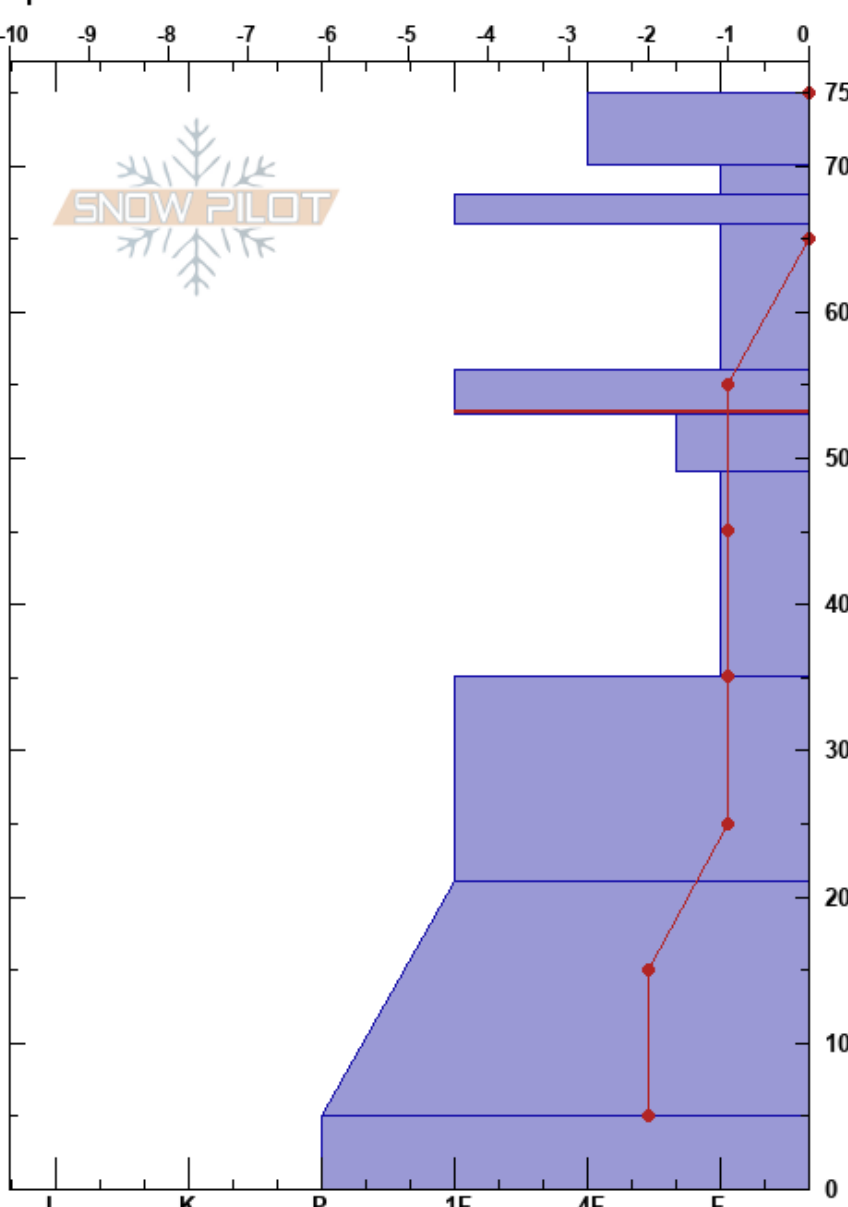

Tamarack North
 Mount Rose
 NV
 Elevation: 8584 ft
 Aspect: 340°
 Specifics:

Sarah Newsome
 01/10/2017 - 1:45pm
 Co-ord: 39.32539N, -119.90891W
 Slope Angle:
 Wind Loading: yes

Stability:
 Air Temperature: 0°C
 Sky Cover: OVC
 Precipitation: NO
 Wind: SW Light Breeze

HS:75
 PF:13
 56-53cm:Problematic layer

Form	Crystal Size	Moisture	ρ kg/m ³	Stability tests & Layer comments
=	1-0.5			
∅	1			
∅∅	0.5			
•	1	W		
∅	1-2			← ECTN11 @53cm
∅	1-2			← CT9, SC @49cm
∅				← CT2, SC @44cm
∅	1-2			
∅	1-3			
•				