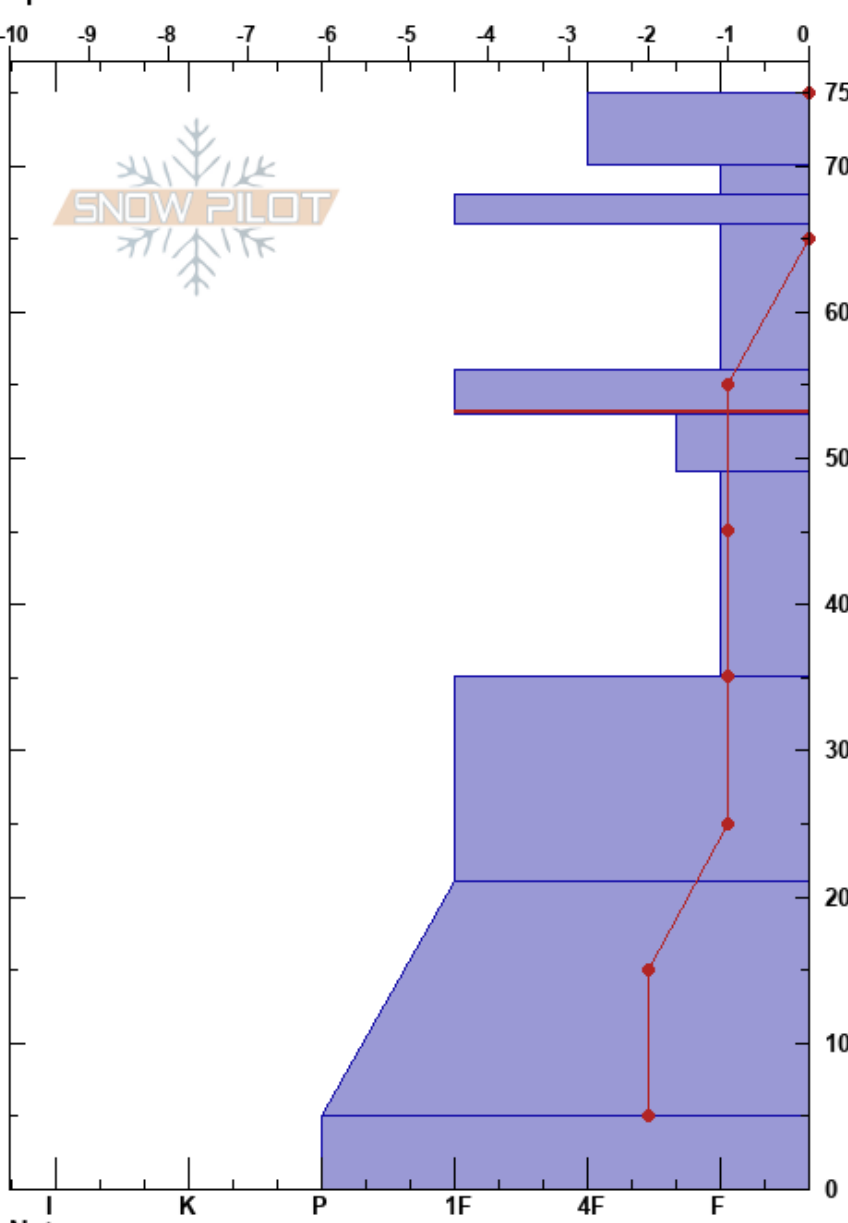

Tamarack North
 Mount Rose
 NV
 Elevation: 8584 ft
 Aspect: 340°
 Specifics:

Sarah Newsome
 01/10/2017 - 1:45pm
 Co-ord: 39.32539N, -119.90891W
 Slope Angle:
 Wind Loading: yes

Stability:
 Air Temperature: 0°C
 Sky Cover: OVC
 Precipitation: NO
 Wind: SW Light Breeze

HS:75
 PF:13
 56-53cm:Problematic layer

Form	Crystal		ρ kg/m ³	Stability tests & Layer comments
	Size	Moisture		
=	1-0.5			
∅	1			
∅∅	0.5			
●	1	W		
∅	1-2			← ECTN11 @53cm
∅	1-2			← CT9, SC @49cm
∅				← CT2, SC @44cm
∅	1-2			
∅	1-3			
●				