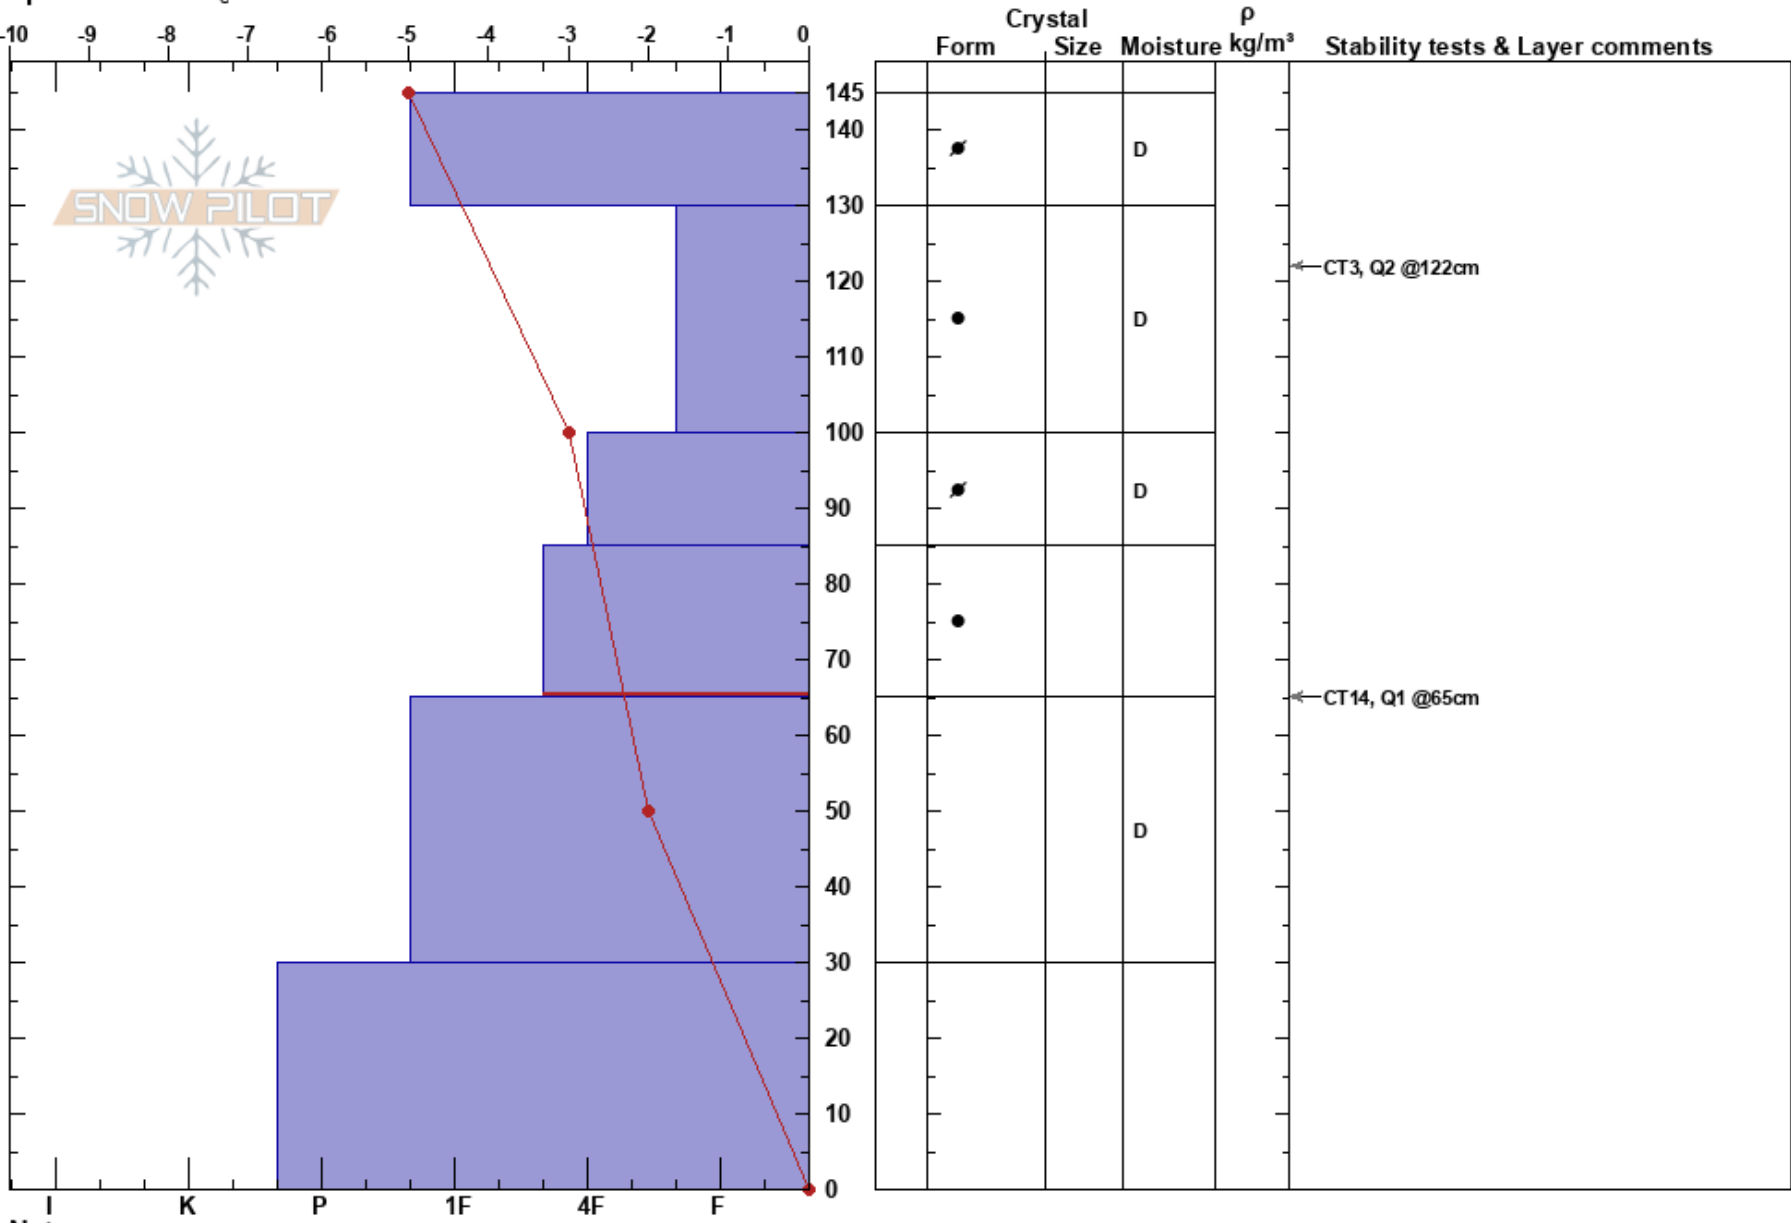

Sherwin Snowpit
 Eastern Sierra Nevada
 CA
 Elevation: 9218 ft
 Aspect: N
 Specifics: Cracking

Jason Hofman
 01/08/2019 - 7:30am
 Co-ord: 37.61234N, -118.99077W
 Slope Angle: 32°
 Wind Loading:

Stability: **HS:145**
 Air Temperature: 0°C
 Sky Cover: SCT
 Precipitation: NO
 Wind: Calm
 Layer Notes: 85-65cm: Problematic layer