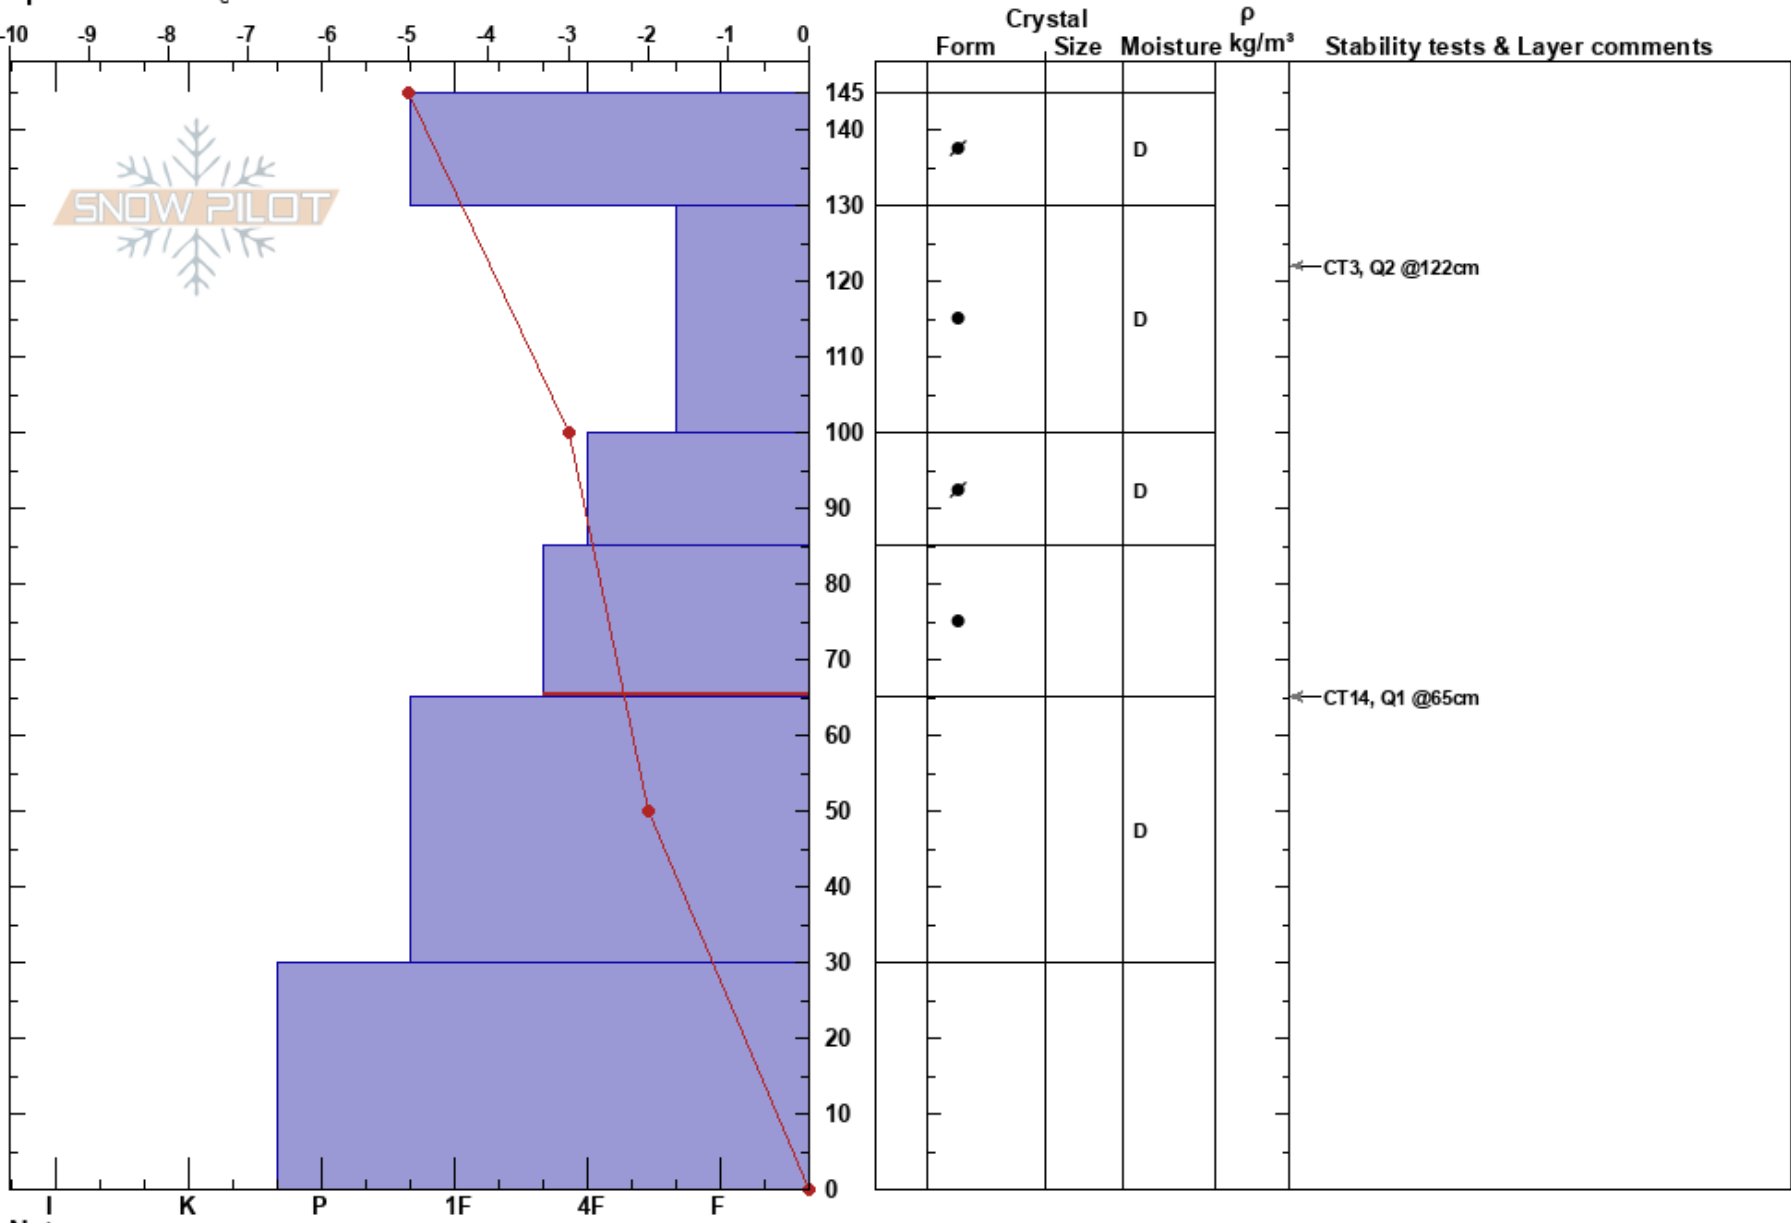

Sherwin Snowpit
 Eastern Sierra Nevada
 CA
 Elevation: 9218 ft
 Aspect: N
 Specifics: Cracking

Jason Hofman
 01/08/2019 - 7:30am
 Co-ord: 37.61234N, -118.99077W
 Slope Angle: 32°
 Wind Loading:

Stability: **Air Temperature:** 0°C
Sky Cover: SCT
Precipitation: NO
Wind: Calm

HS: 145
Layer Notes:
 85-65cm: Problematic layer

Notes: