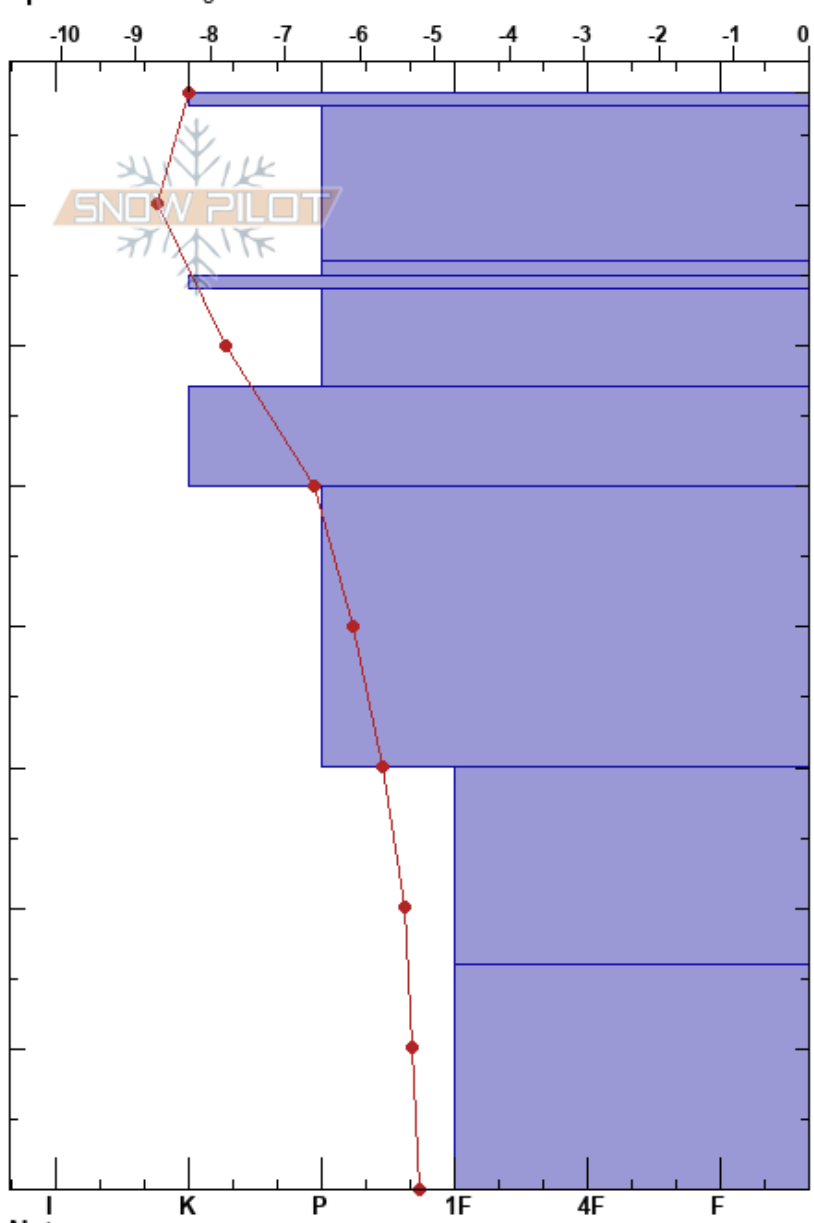

Yläs
 Finland
 Elevation: 650 m
 Aspect: NE
 Specifics: Pit dug in a Ski Area

Pertti Vanninen
 08/01/2019 - 11:25
 Co-ord: 67.56848N, 24.22006E
 Slope Angle: 22°
 Wind Loading: previous

Stability: HS:78
 Air Temperature: -6.3°C PF:12
 Sky Cover: SCT
 Precipitation: NO
 Wind: SW Moderate

Layer Notes:

Form	Crystal		ρ kg/m ³	Stability tests & Layer comments
	Size	Moisture		
⊙⊙	0.5			
/	1			
/	1-2			
⊙⊙	0.5			← CT15, RP @66cm
•	1-2			← CT12, RP @66cm
•	1			← ECTN12 @66cm
•	0.5-1			
□	1-2			
□ (•)	1-3			