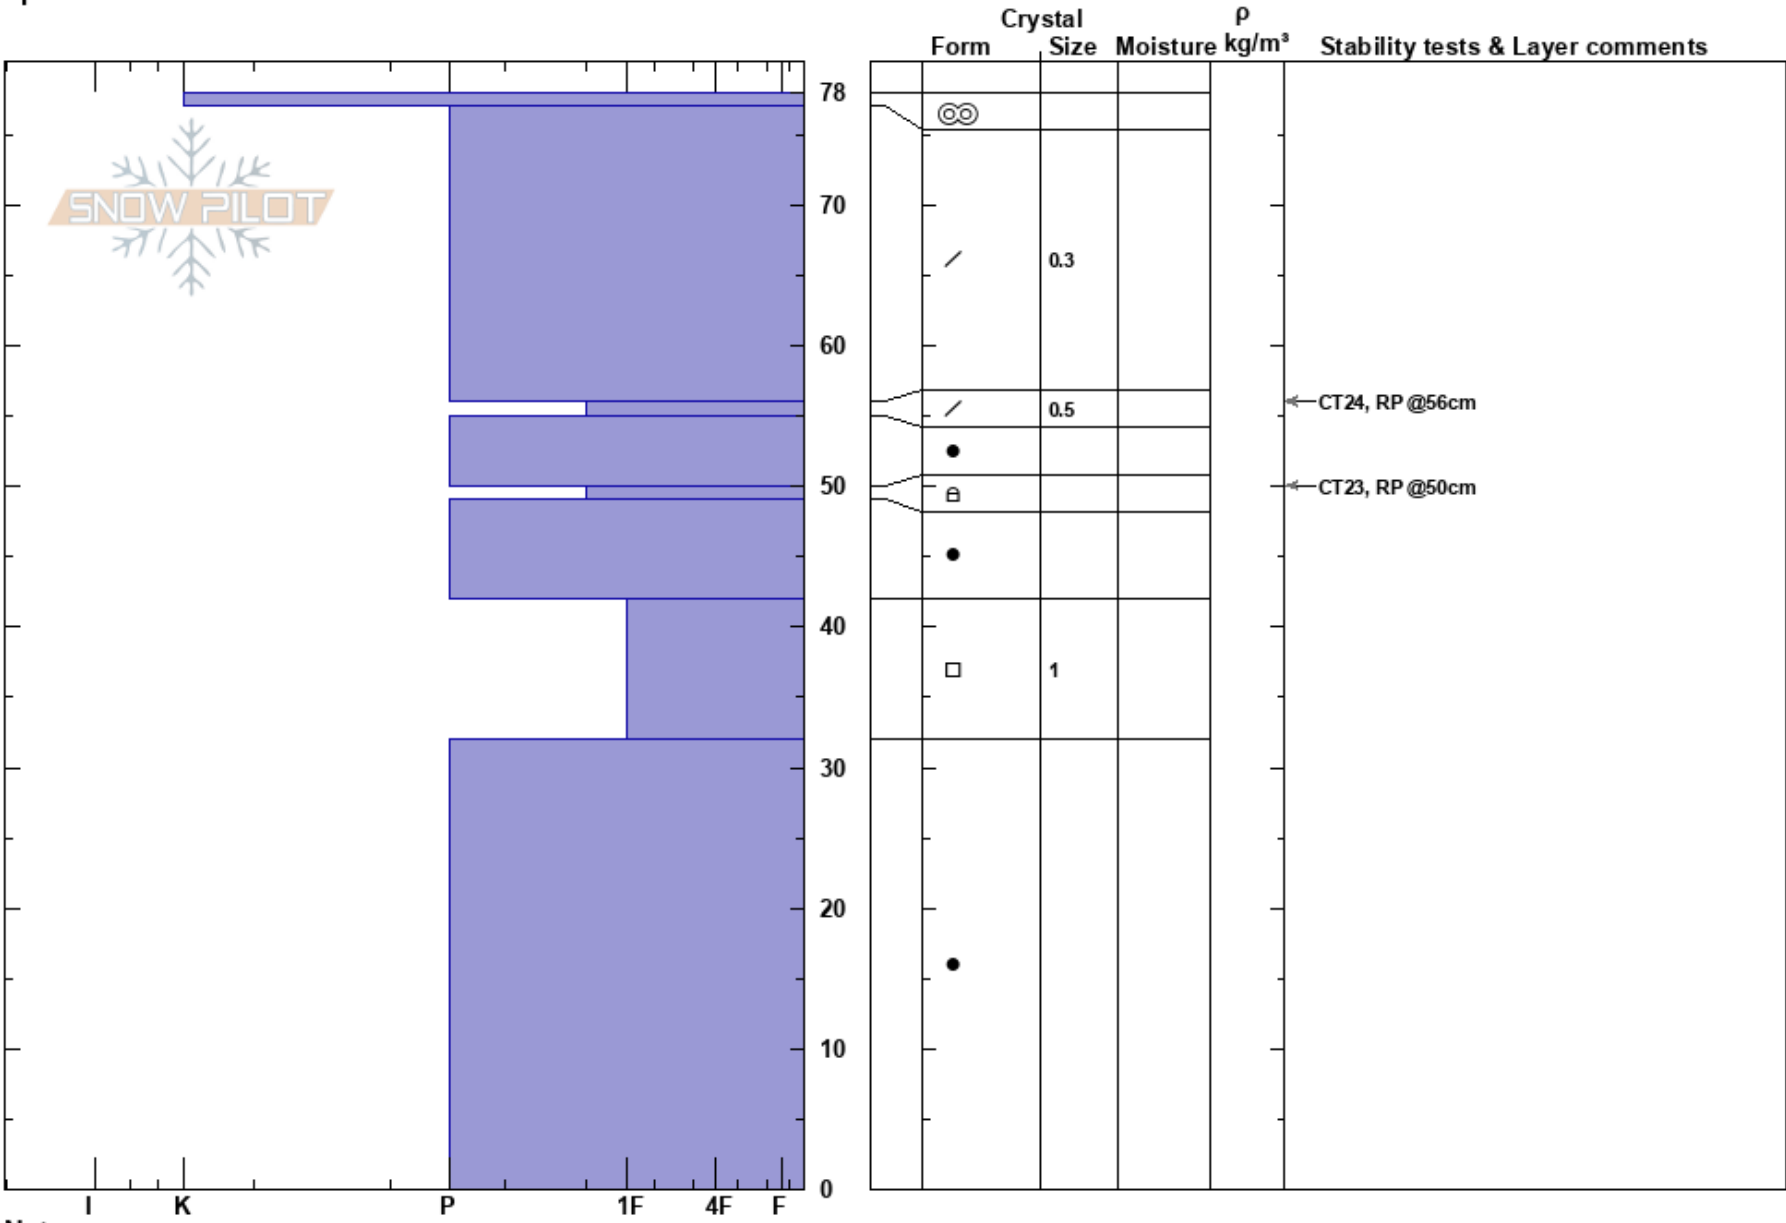

Yläs
Finland
Elevation: 650 m
Aspect: NE
Specifics:

Eeva Mäkelä
08/01/2019 - 00:30
Co-ord: 35W 381664E 7497452N
Slope Angle: 22°
Wind Loading: previous

Stability:
Air Temperature: -6°C
Sky Cover: FEW
Precipitation: NO
Wind: SW Moderate

HS:78
Layer Notes:

Notes: