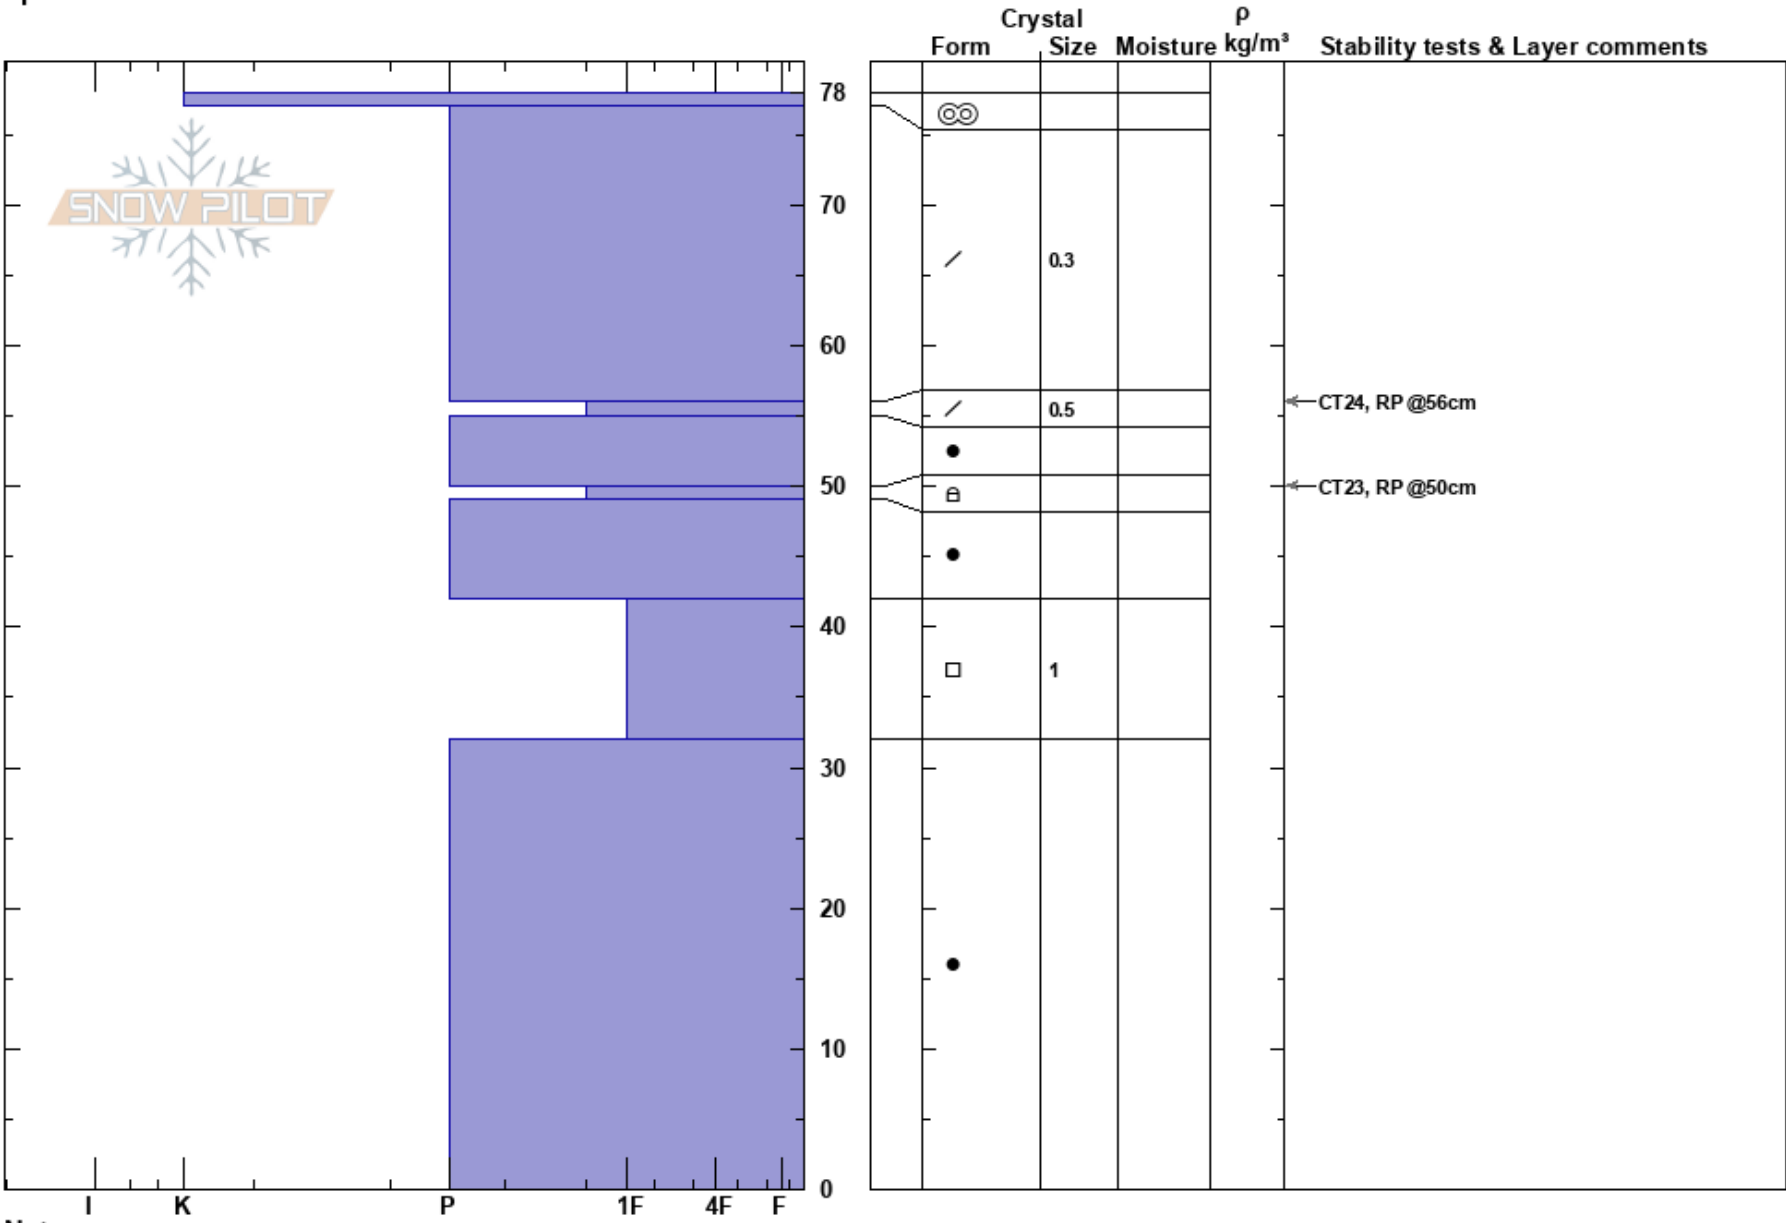

Yläs  
 Finland  
 Elevation: 650 m  
 Aspect: NE  
 Specifics:

Eeva Mäkelä  
 08/01/2019 - 00:30  
 Co-ord: 35W 381664E 7497452N  
 Slope Angle: 22°  
 Wind Loading: previous

Stability:  
 Air Temperature: -6°C  
 Sky Cover: FEW  
 Precipitation: NO  
 Wind: SW Moderate

HS:78  
 Layer Notes:

Notes: