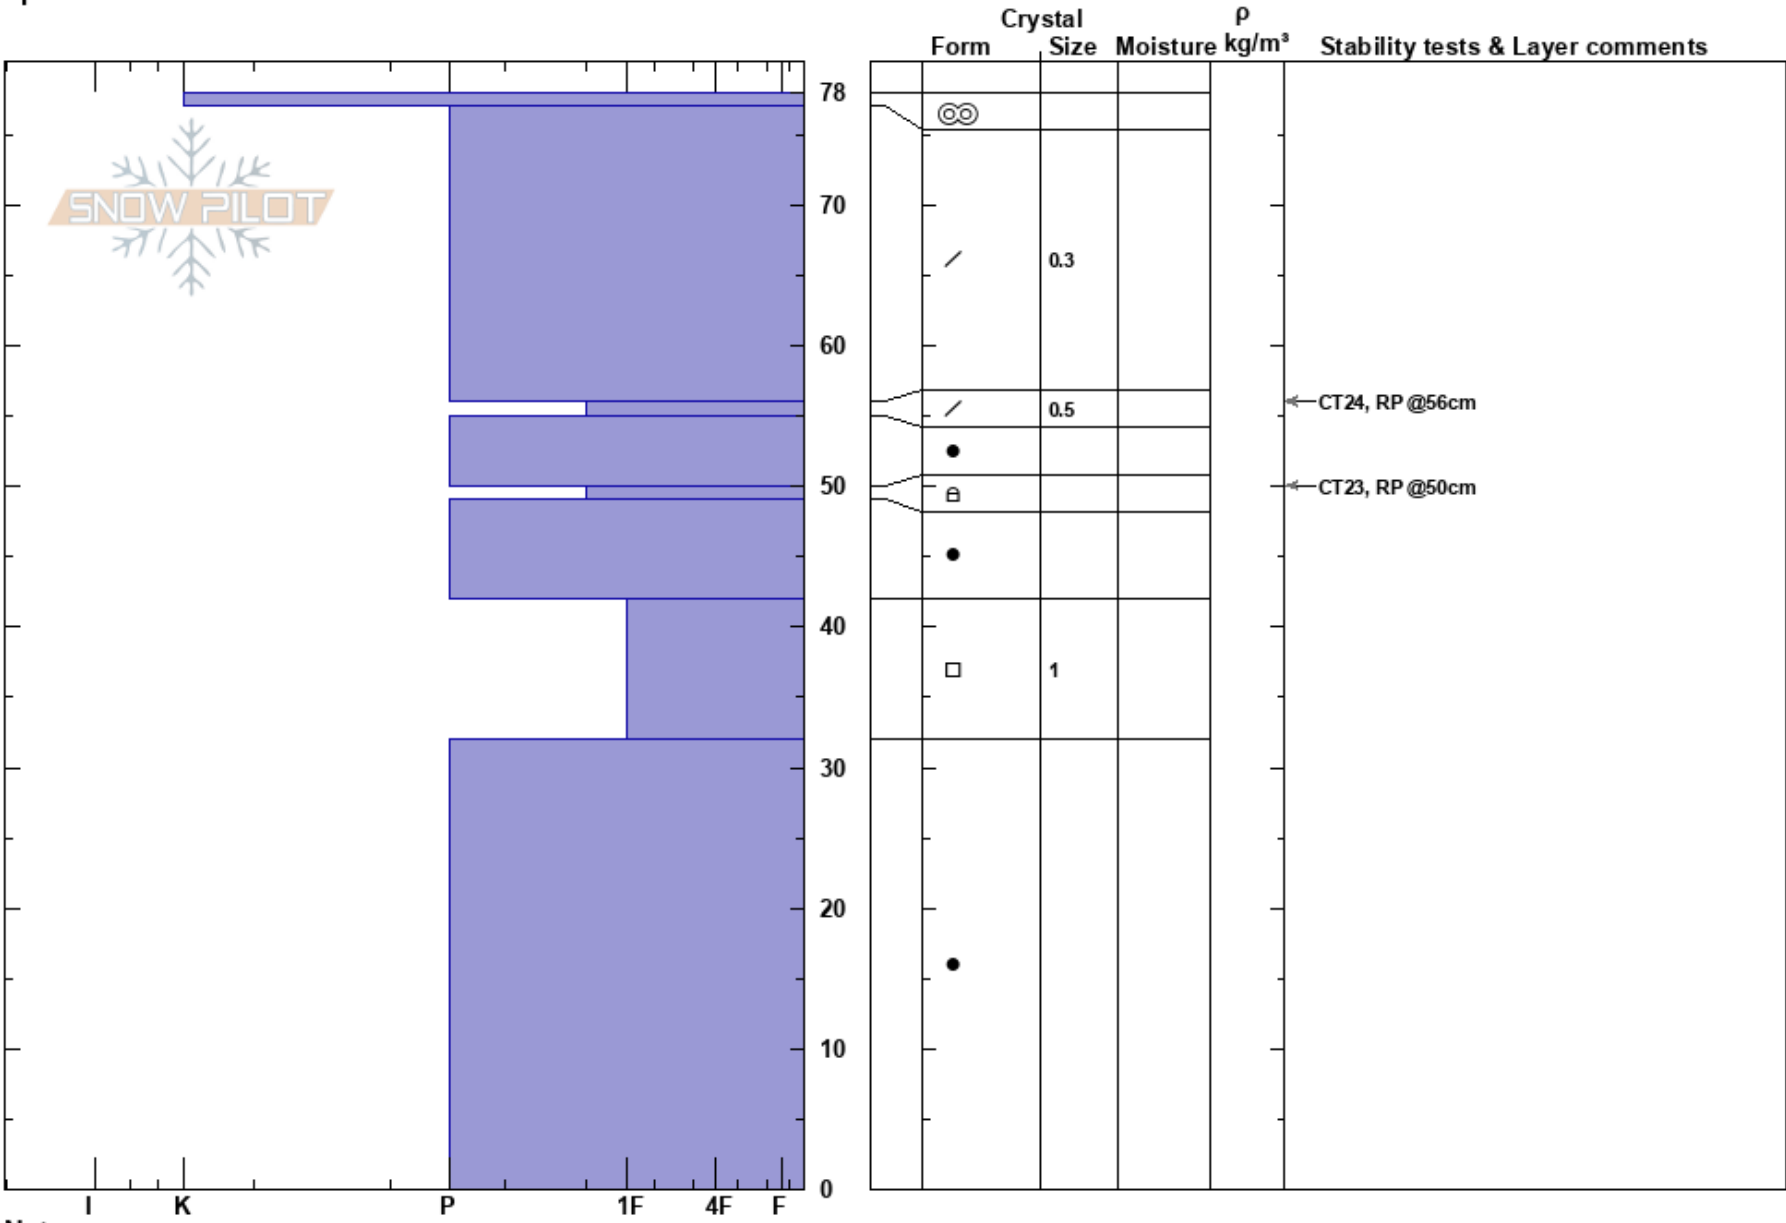

Yläs
 Finland
 Elevation: 650 m
 Aspect: NE
 Specifics:

Eeva Mäkelä
 08/01/2019 - 00:30
 Co-ord: 35W 381664E 7497452N
 Slope Angle: 22°
 Wind Loading: previous

Stability:
 Air Temperature: -6°C
 Sky Cover: FEW
 Precipitation: NO
 Wind: SW Moderate

HS:78
 Layer Notes:

Notes: