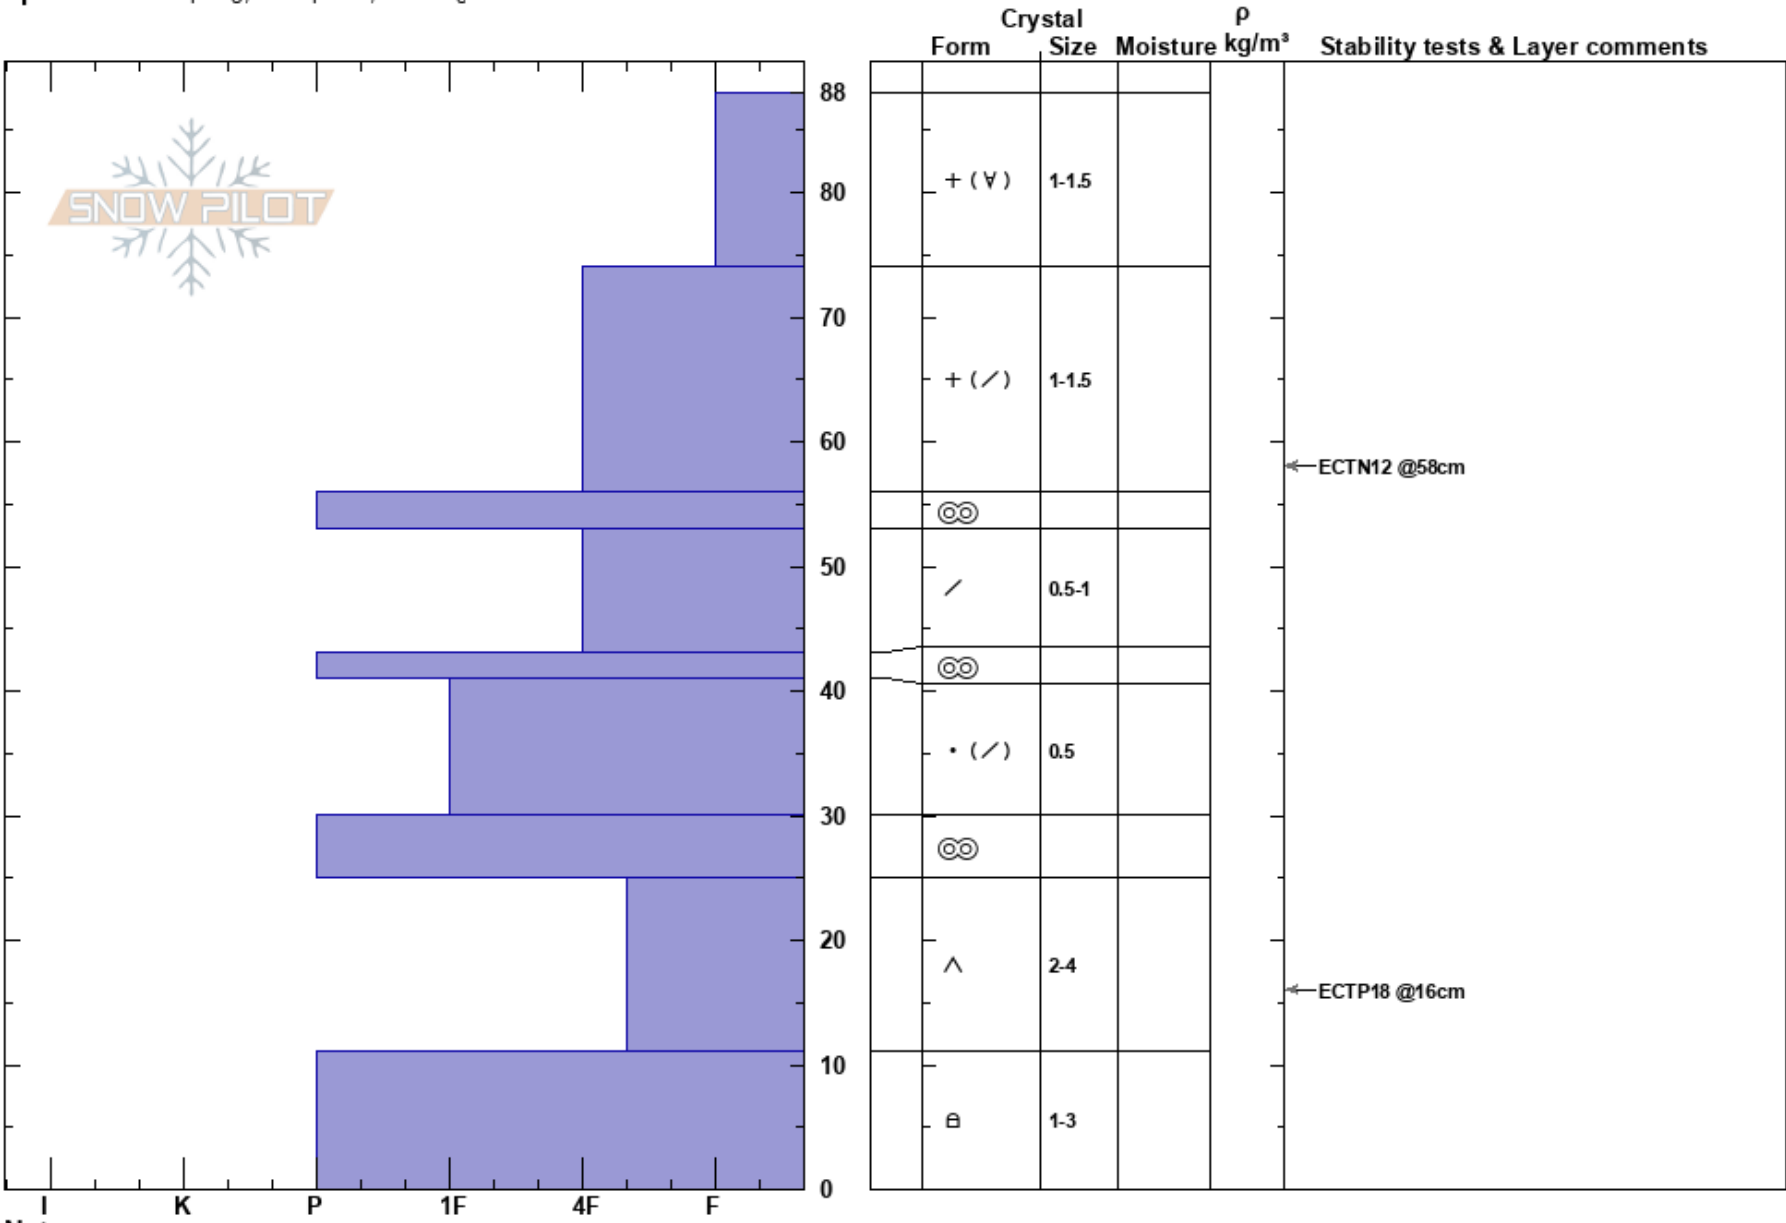

Parrott Peak
 San Juan Range
 CO
 Elevation: 10650 ft
 Aspect: 110°
 Specifics: Collapsing, widespread; Cracking

Chris Bilbrey
 01/07/2019 - 12:45pm
 Co-ord:
 Slope Angle:
 Wind Loading: yes

Stability:
 Air Temperature: -4°C
 Sky Cover: OVC
 Precipitation: S1
 Wind: W Light Breeze

HS:88

Layer Notes:

Notes: