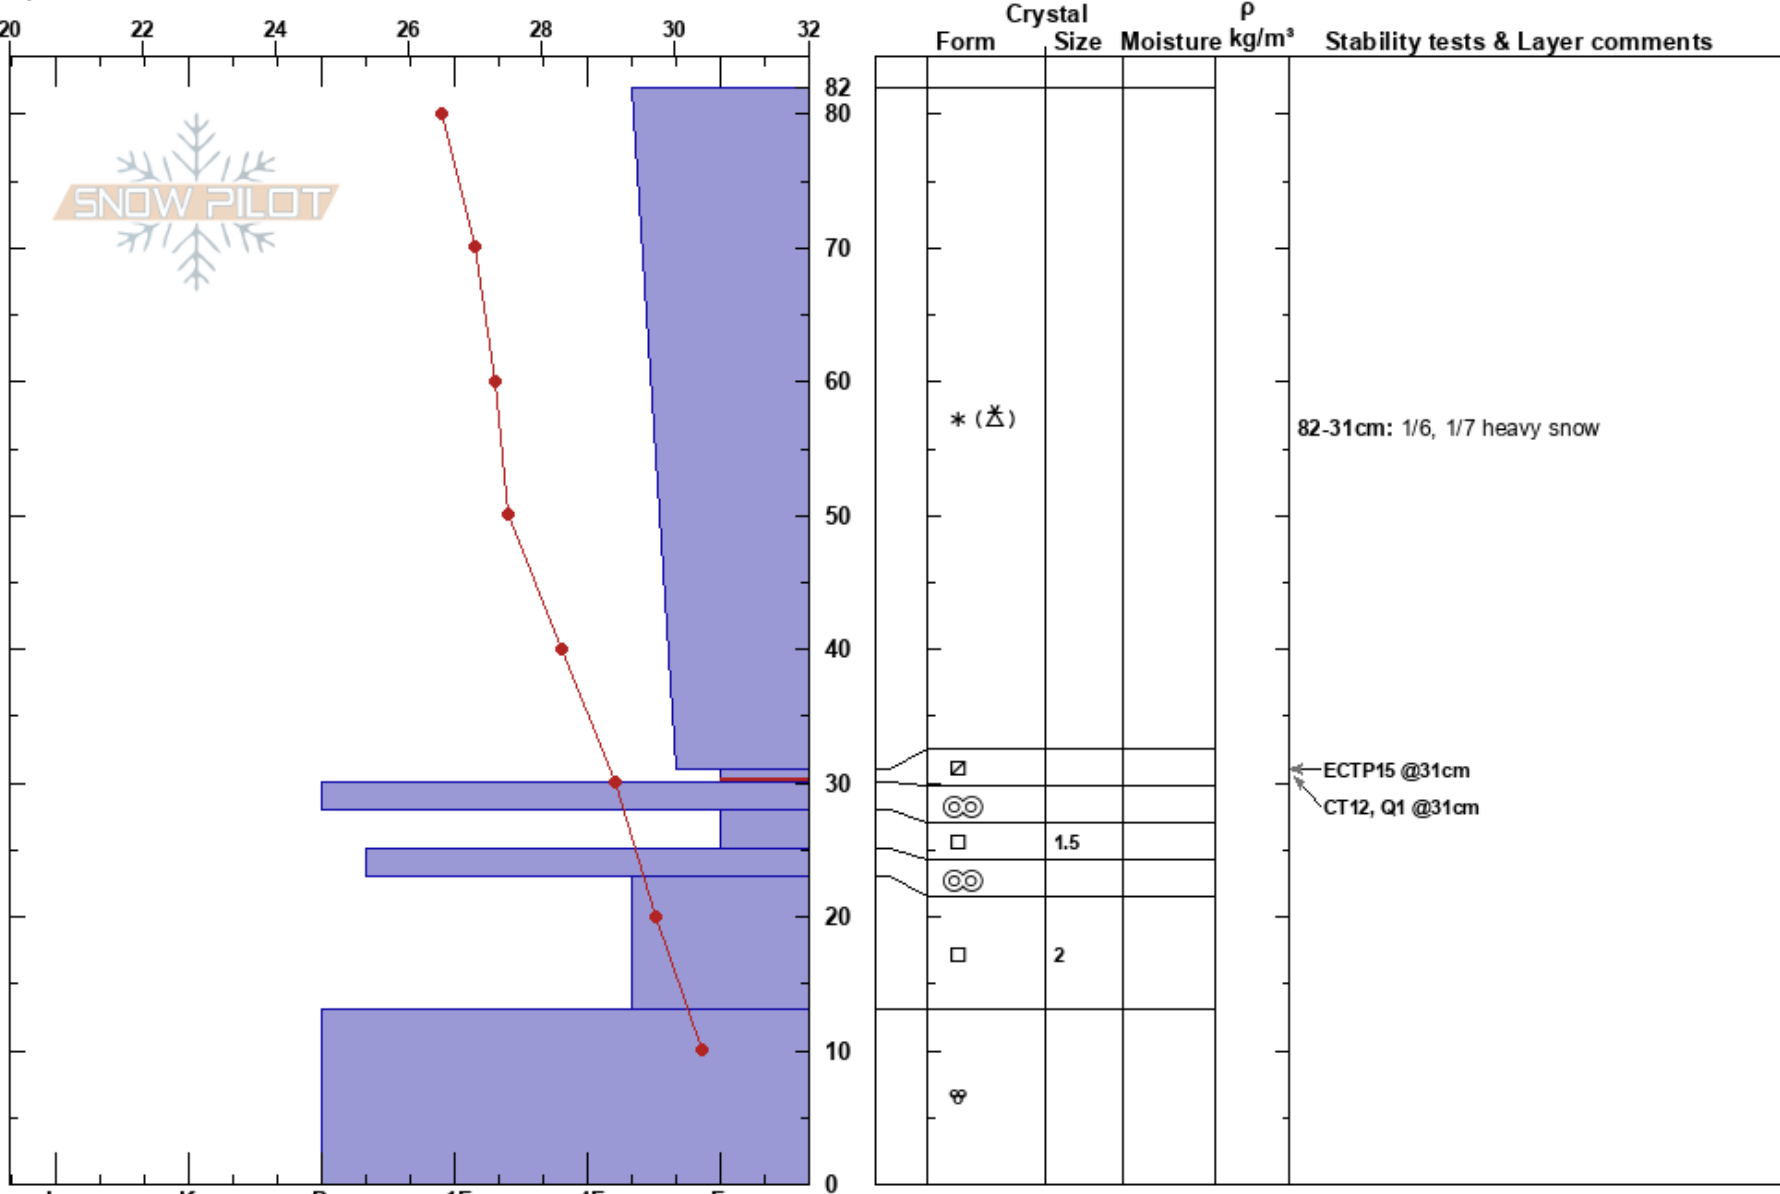

Mitton Meadow  
 Wellsville  
 UT  
 Elevation: 5900 ft  
 Aspect: SE

toby weed  
 01/07/2019 - 2:45am  
 Co-ord: 41.61192N, -111.98425W  
 Slope Angle: 13°  
 Wind Loading: previous

Stability:  
 Air Temperature: 35°F  
 Sky Cover: SCT  
 Precipitation: NO  
 Wind: W Moderate

HS:82  
 PS: 30  
 82-31cm: 1/6, 1/7 heavy snow  
 31-30cm: Problematic layer

Specifics: Collapsing, widespread; Recent avalanche activity on similar slopes

Notes: Ton of new snow, upside down, very difficult trail breaking, triggered a few very large whumpfs in low angle terrain.