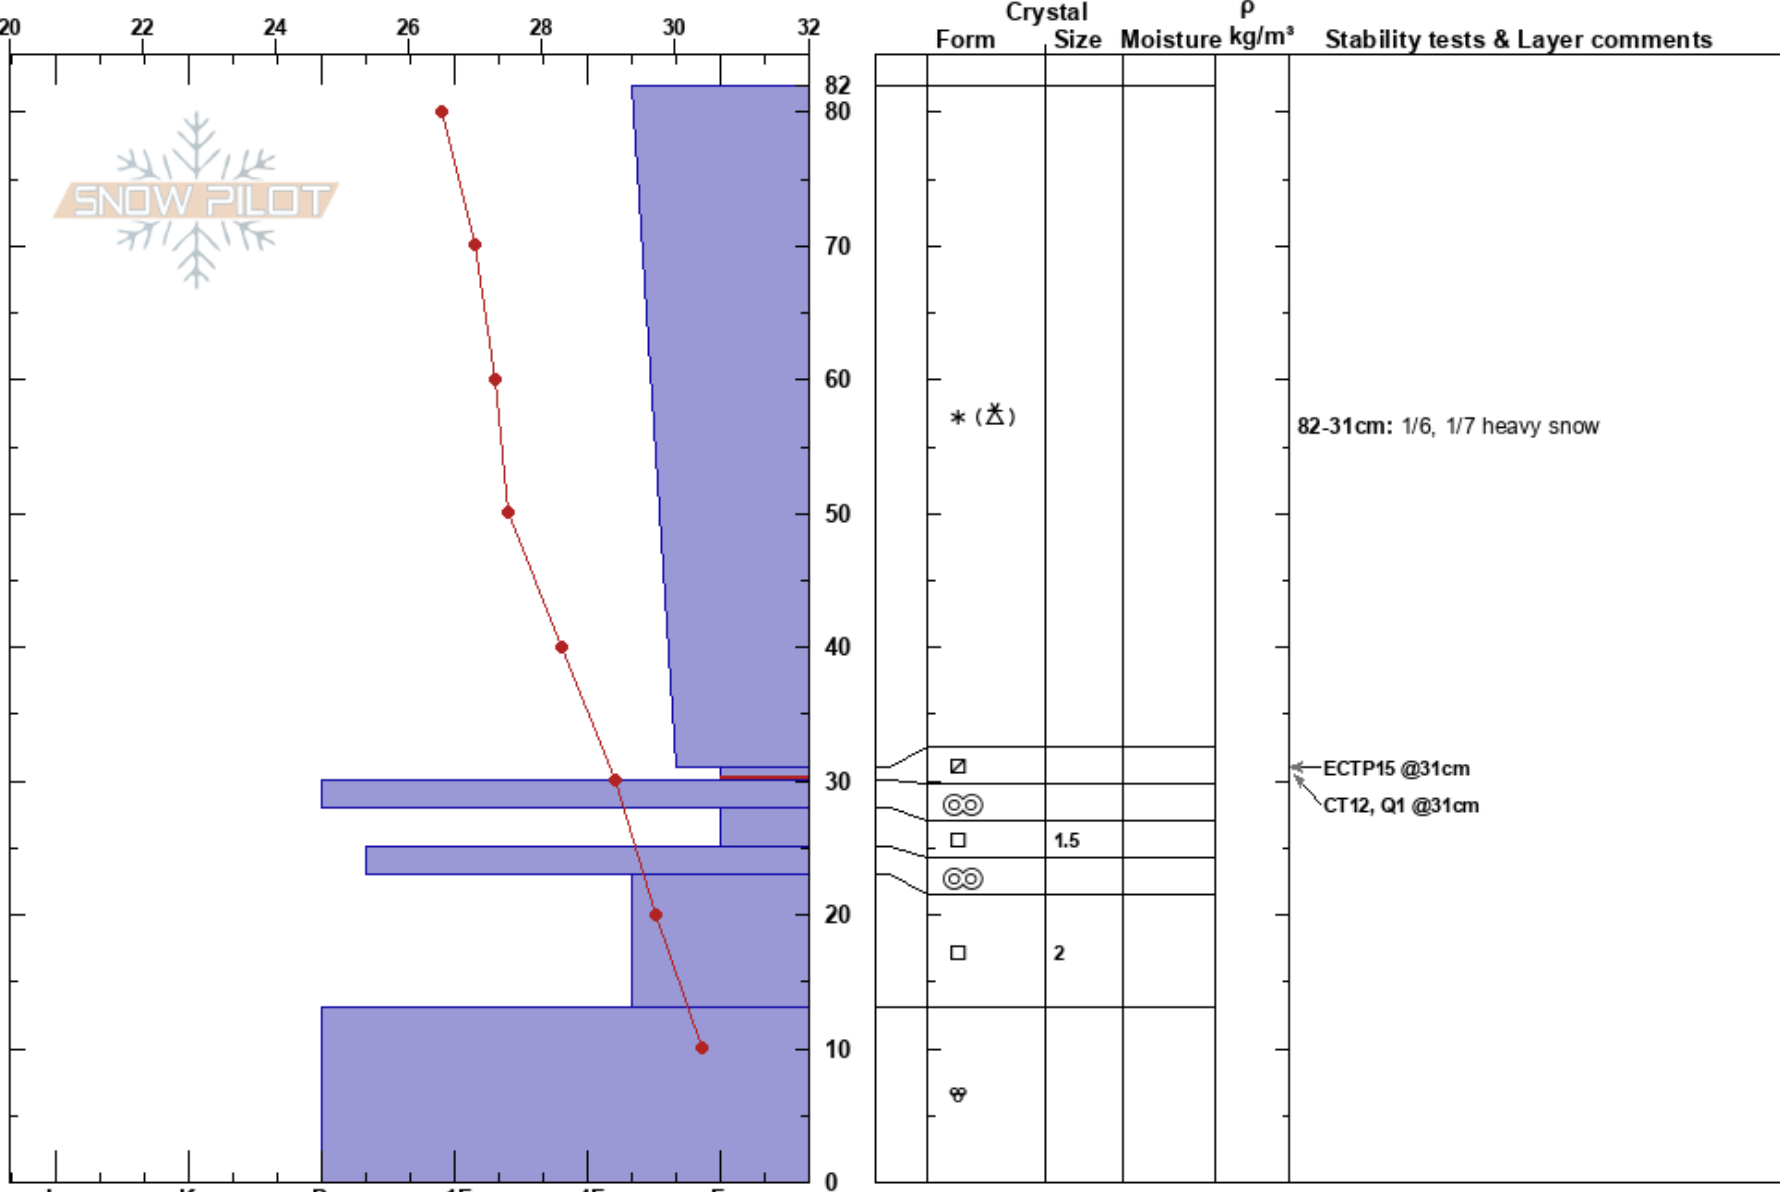

Mitton Meadow
 Wellsville
 UT
 Elevation: 5900 ft
 Aspect: SE

toby weed
 01/07/2019 - 2:45am
 Co-ord: 41.61192N, -111.98425W
 Slope Angle: 13°
 Wind Loading: previous

Stability:
 Air Temperature: 35°F
 Sky Cover: SCT
 Precipitation: NO
 Wind: W Moderate

HS:82
 PS:30
 82-31cm: 1/6, 1/7 heavy snow
 31-30cm: Problematic layer

Specifics: Collapsing, widespread; Recent avalanche activity on similar slopes

Notes: Ton of new snow, upside down, very difficult trail breaking, triggered a few very large whumpfs in low angle terrain.