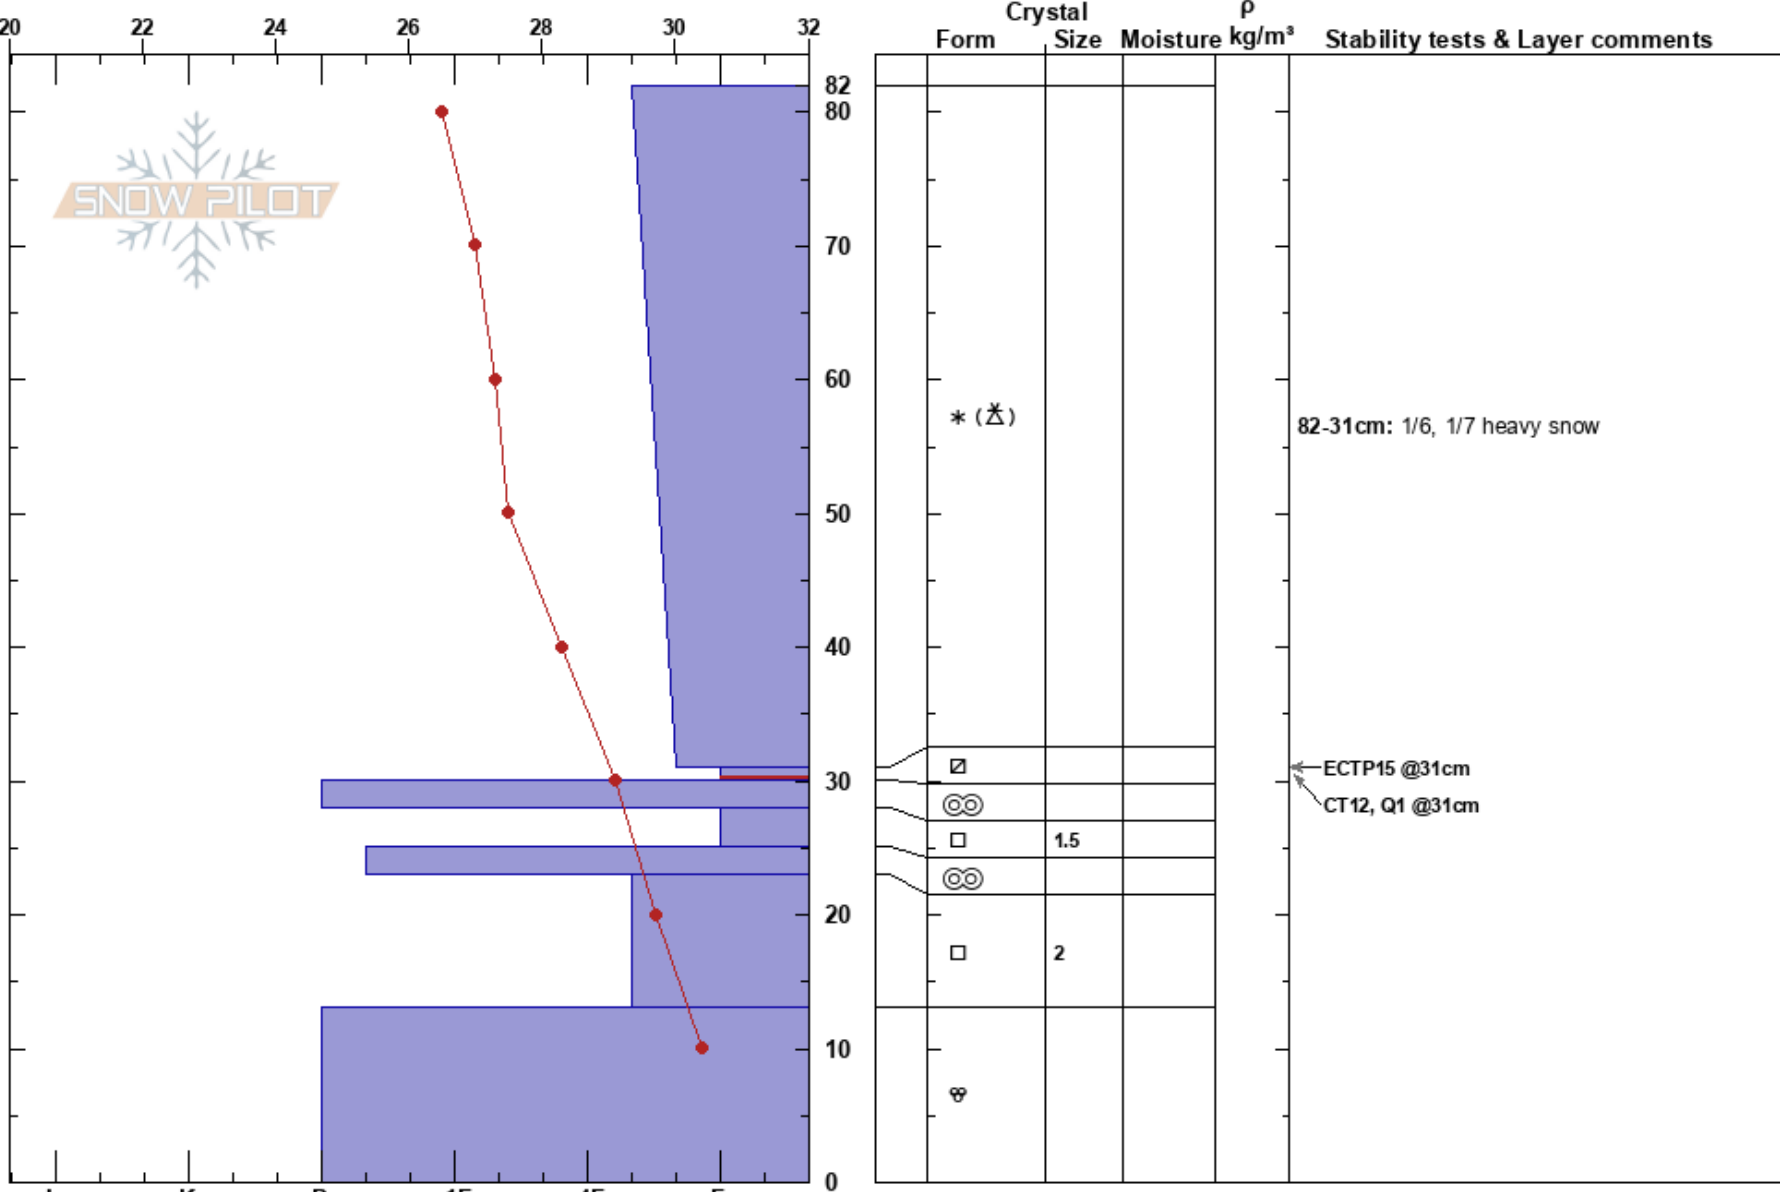

Mitton Meadow
 Wellsville
 UT
 Elevation: 5900 ft
 Aspect: SE

toby weed
 01/07/2019 - 2:45am
 Co-ord: 41.61192N, -111.98425W
 Slope Angle: 13°
 Wind Loading: previous

Stability:
 Air Temperature: 35°F
 Sky Cover: SCT
 Precipitation: NO
 Wind: W Moderate

HS:82
 PS: 30
 82-31cm: 1/6, 1/7 heavy snow
 31-30cm: Problematic layer

Specifics: Collapsing, widespread; Recent avalanche activity on similar slopes

Notes: Ton of new snow, upside down, very difficult trail breaking, triggered a few very large whumpfs in low angle terrain.