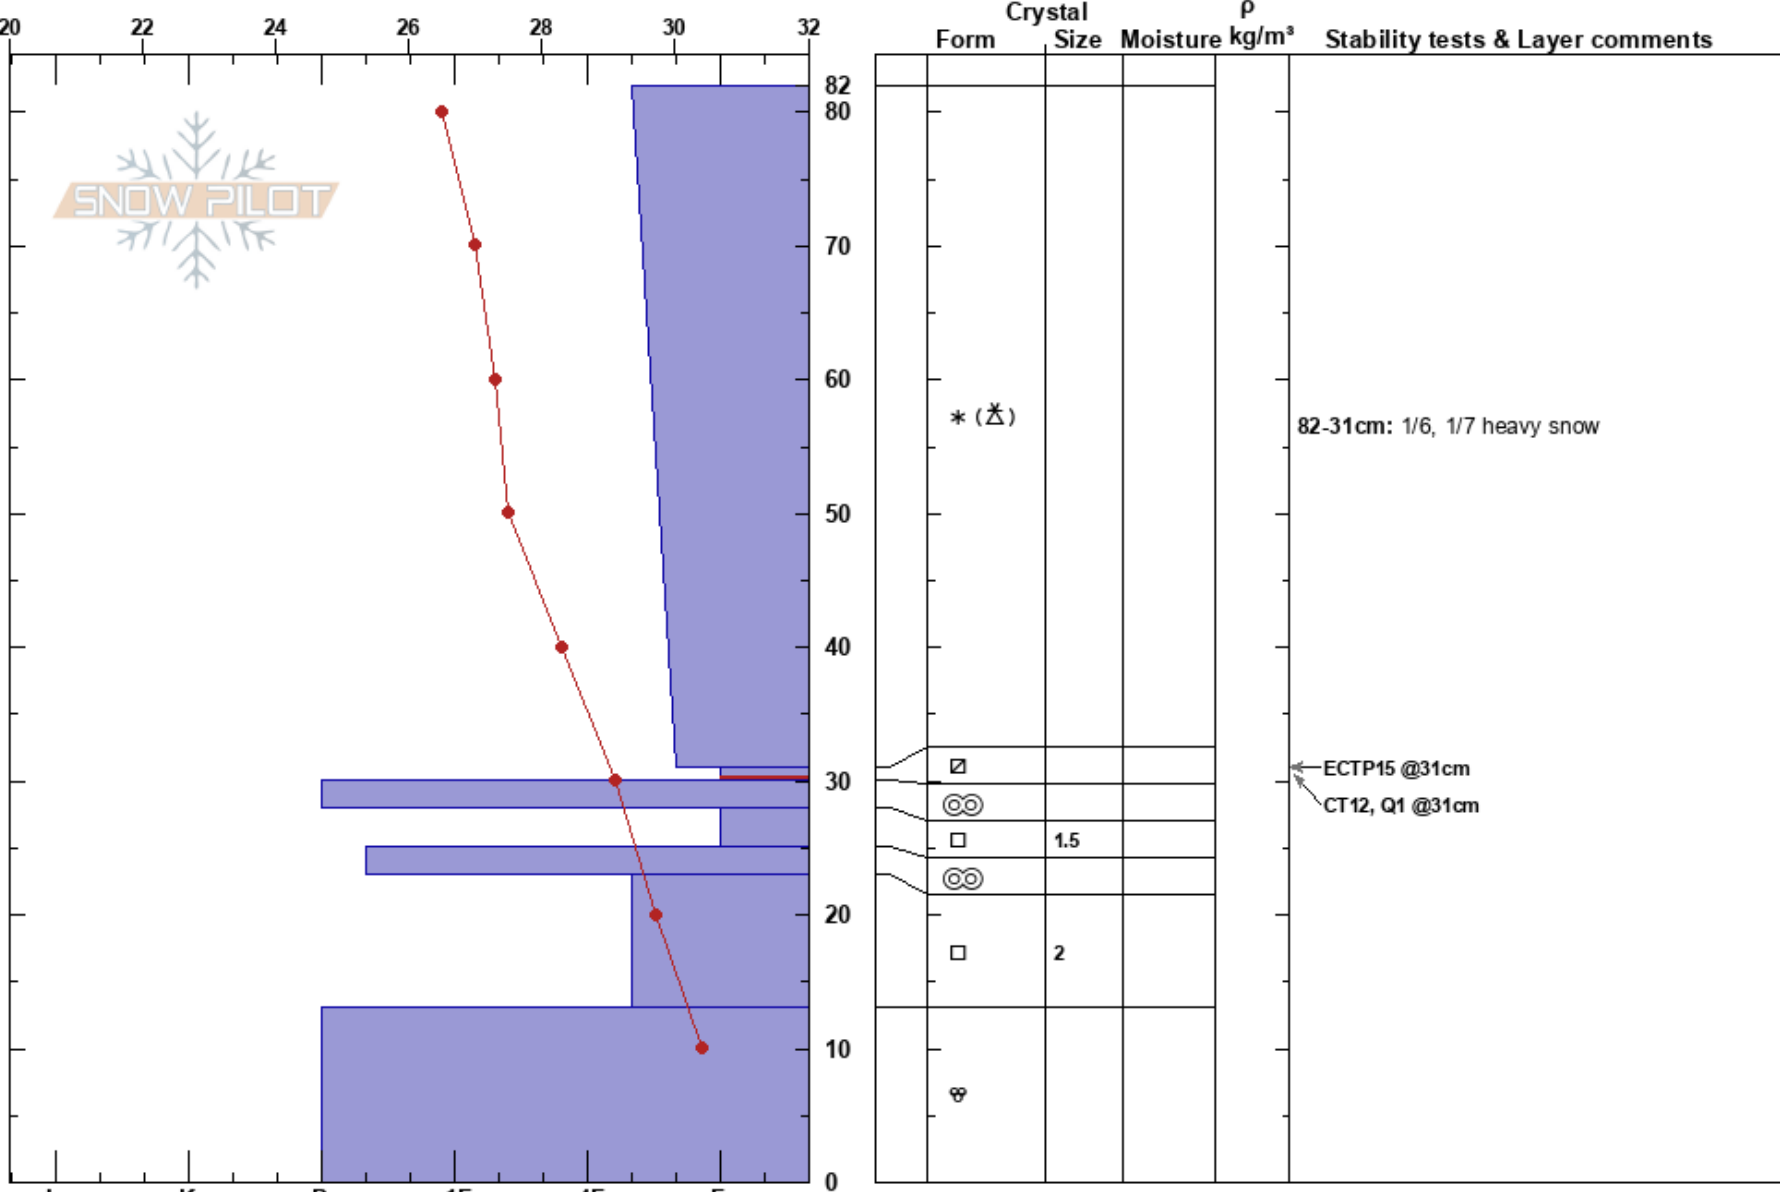

Mitton Meadow  
 Wellsville  
 UT  
 Elevation: 5900 ft  
 Aspect: SE

toby weed  
 01/07/2019 - 2:45am  
 Co-ord: 41.61192N, -111.98425W  
 Slope Angle: 13°  
 Wind Loading: previous

Stability:  
 Air Temperature: 35°F  
 Sky Cover: SCT  
 Precipitation: NO  
 Wind: W Moderate

HS:82  
 PS: 30  
 82-31cm: 1/6, 1/7 heavy snow  
 31-30cm: Problematic layer

Specifics: Collapsing, widespread; Recent avalanche activity on similar slopes

Notes: Ton of new snow, upside down, very difficult trail breaking, triggered a few very large whumpfs in low angle terrain.