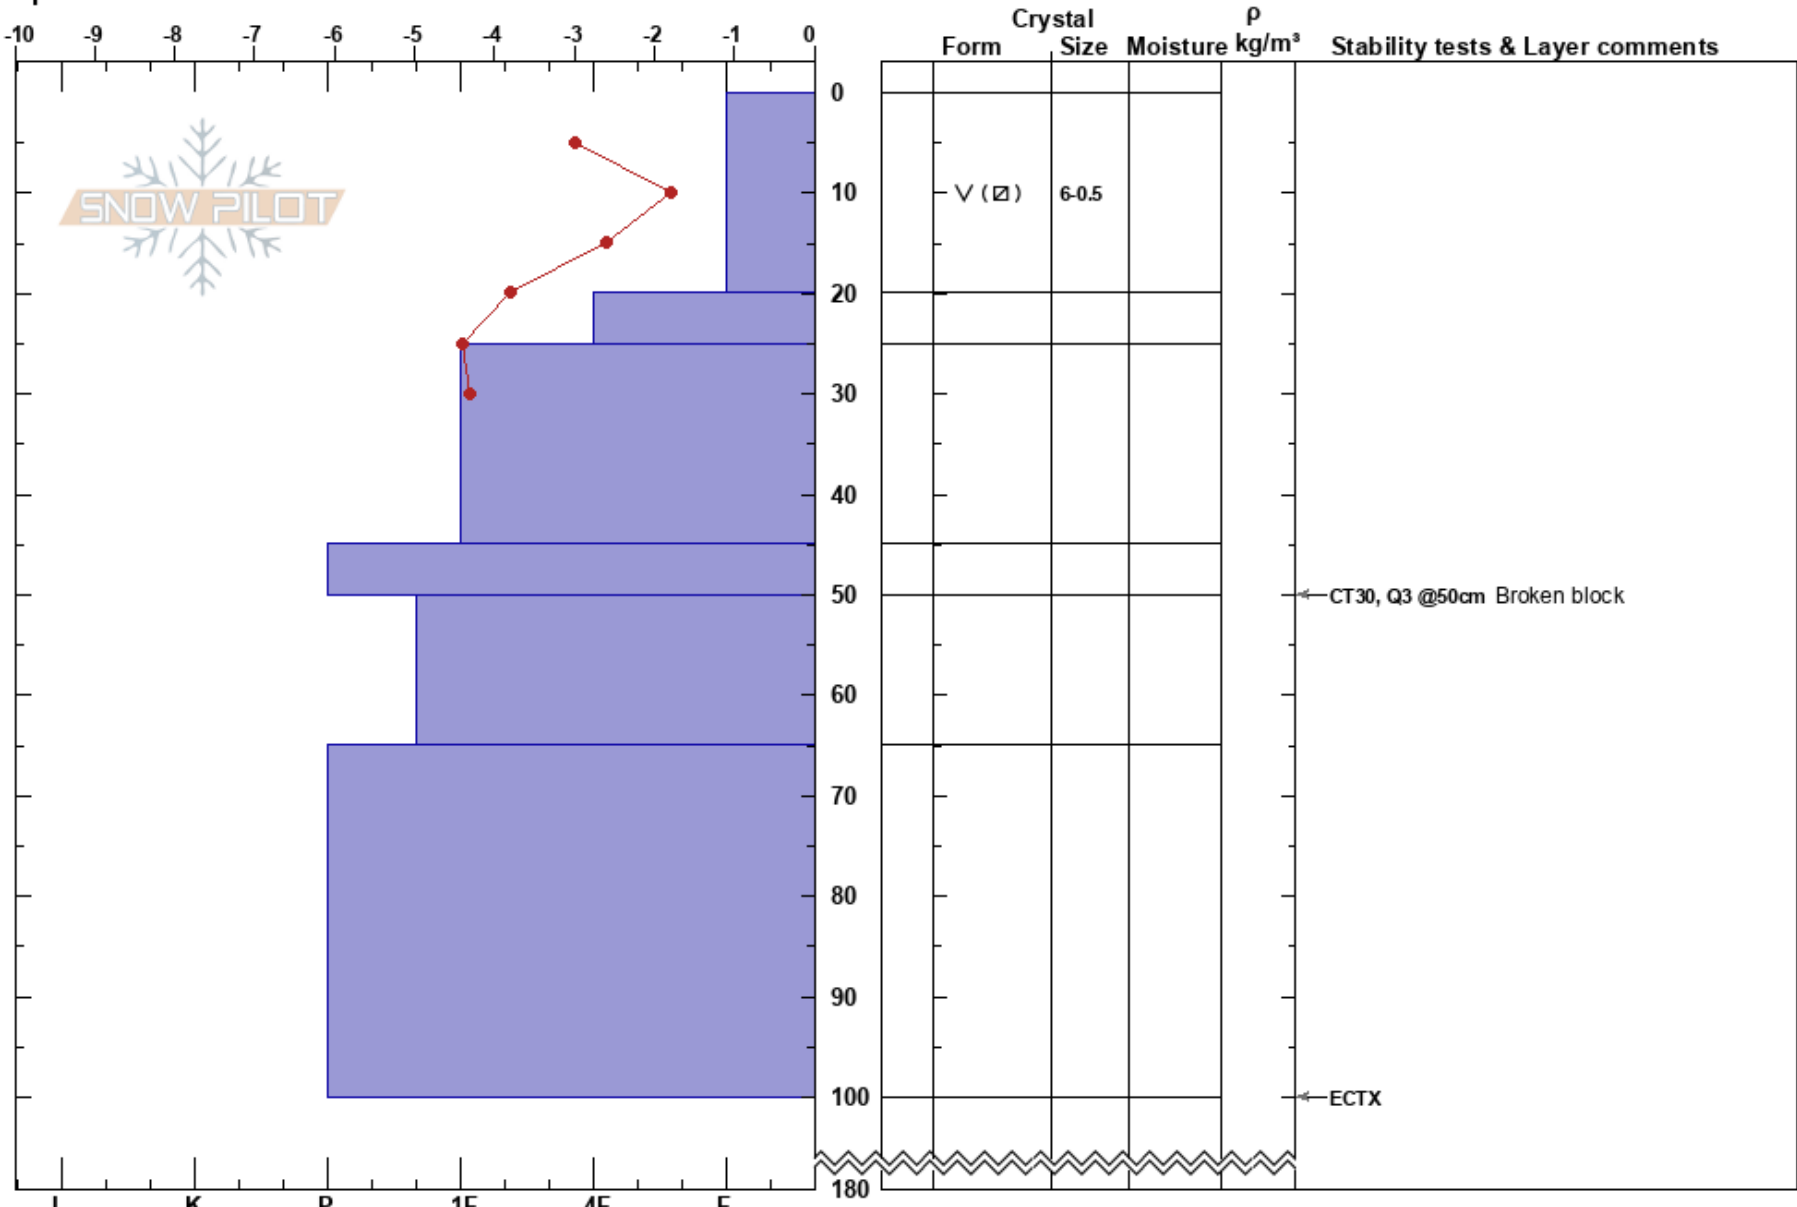

Hidden Valley
 Front Range
 CO
Elevation: 11000 ft
Aspect: 98°
Specifics:

Pedro Rodriguez
 01/15/2017 - 2:00pm
Co-ord: 13S 442415E 4471455N
Slope Angle: 21°
Wind Loading:

Stability:
Air Temperature: -4°C
Precipitation: NO
Wind: Calm
HS: 180
PS: 20 25-45cm: Problematic layer
Layer Notes:
Sky Cover: SCT