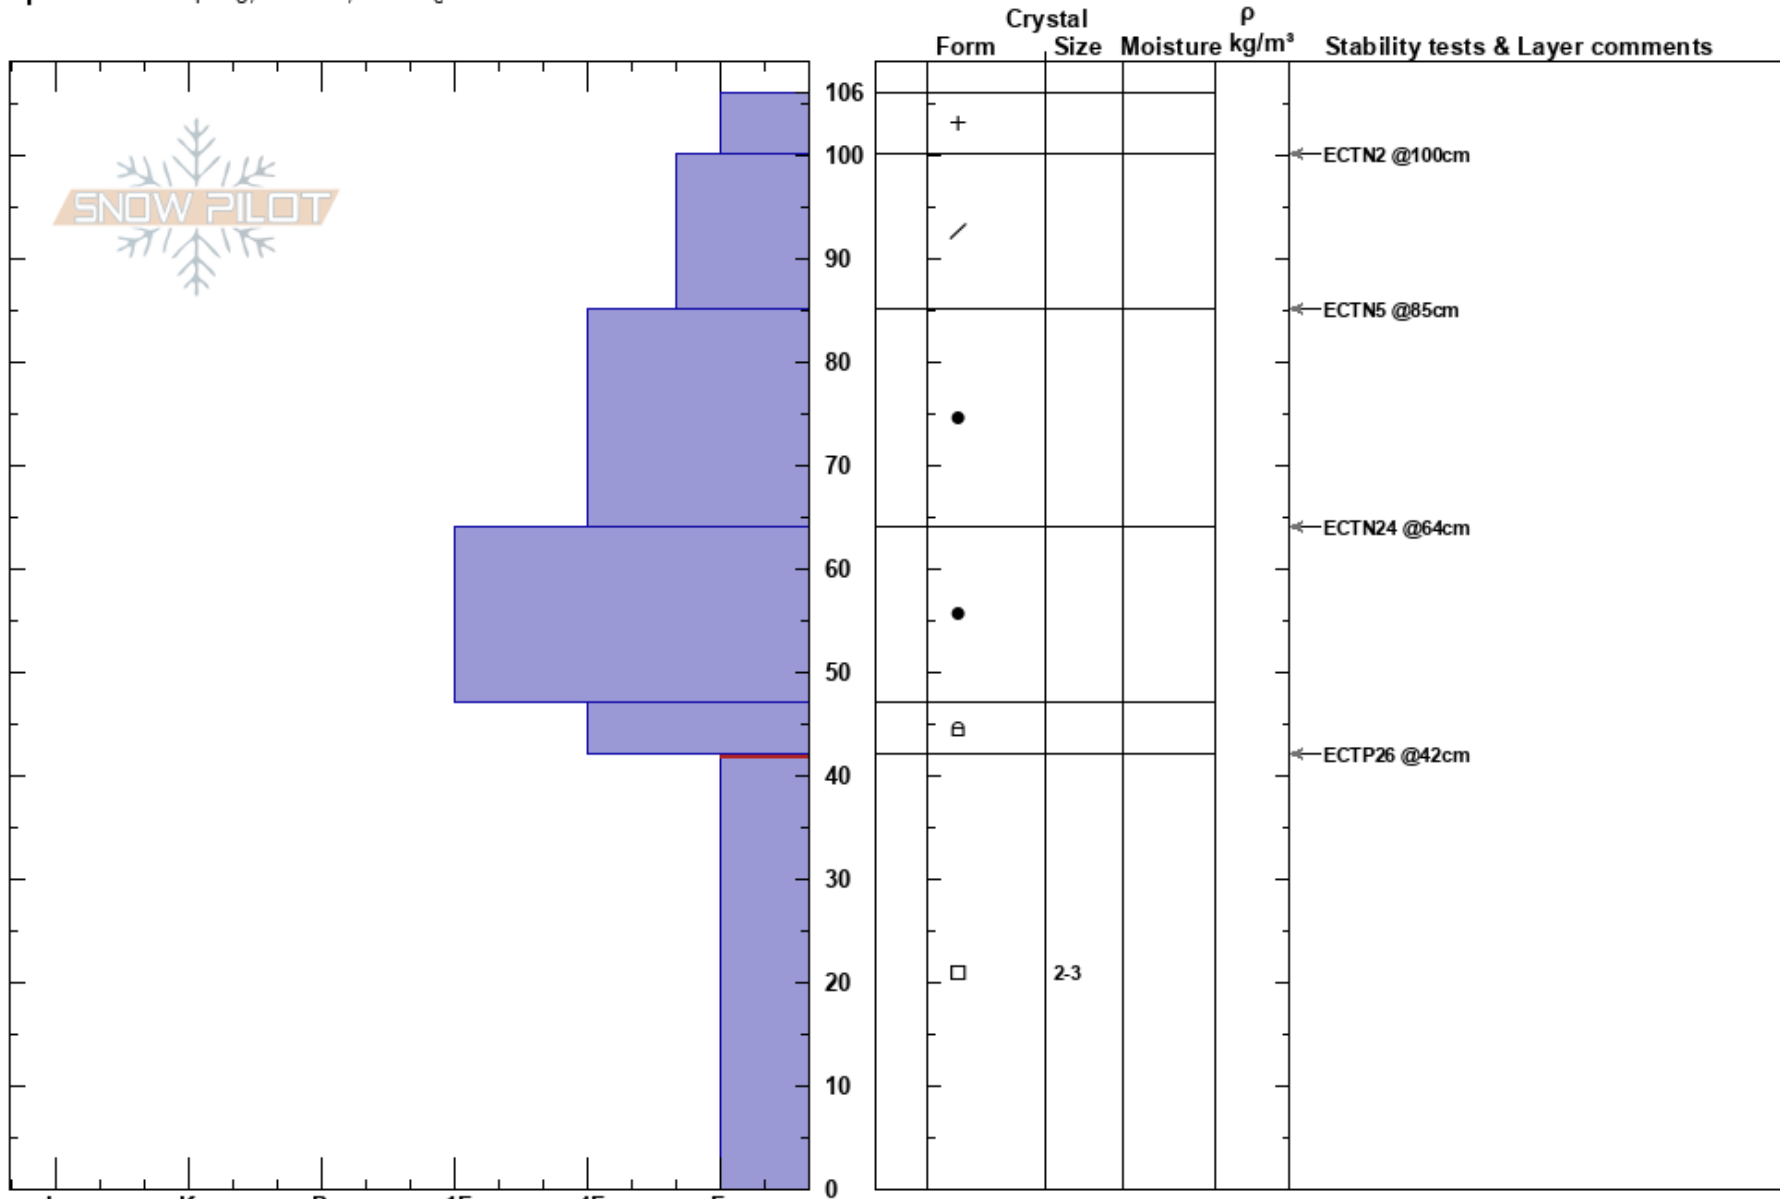

Pit Ridge  
 Rattlesnake Mtns  
 MT  
 Elevation: 7500 ft  
 Aspect: 120°  
 Specifics: Collapsing, localized; Cracking

Logan King  
 01/07/2019 - 10:45am  
 Co-ord: 47.03627N, -113.98797W  
 Slope Angle: 16°  
 Wind Loading: previous

Stability:  
 Air Temperature: -10°C  
 Sky Cover: X  
 Precipitation: S2  
 Wind: SW Moderate

HS:106  
 PF:60  
 Layer Notes: 42-0cm: Problematic layer

Notes: Wind loading on most aspects as winds were swirling, from SE-S-SW-W-NW-N and ranged from moderate to strong.