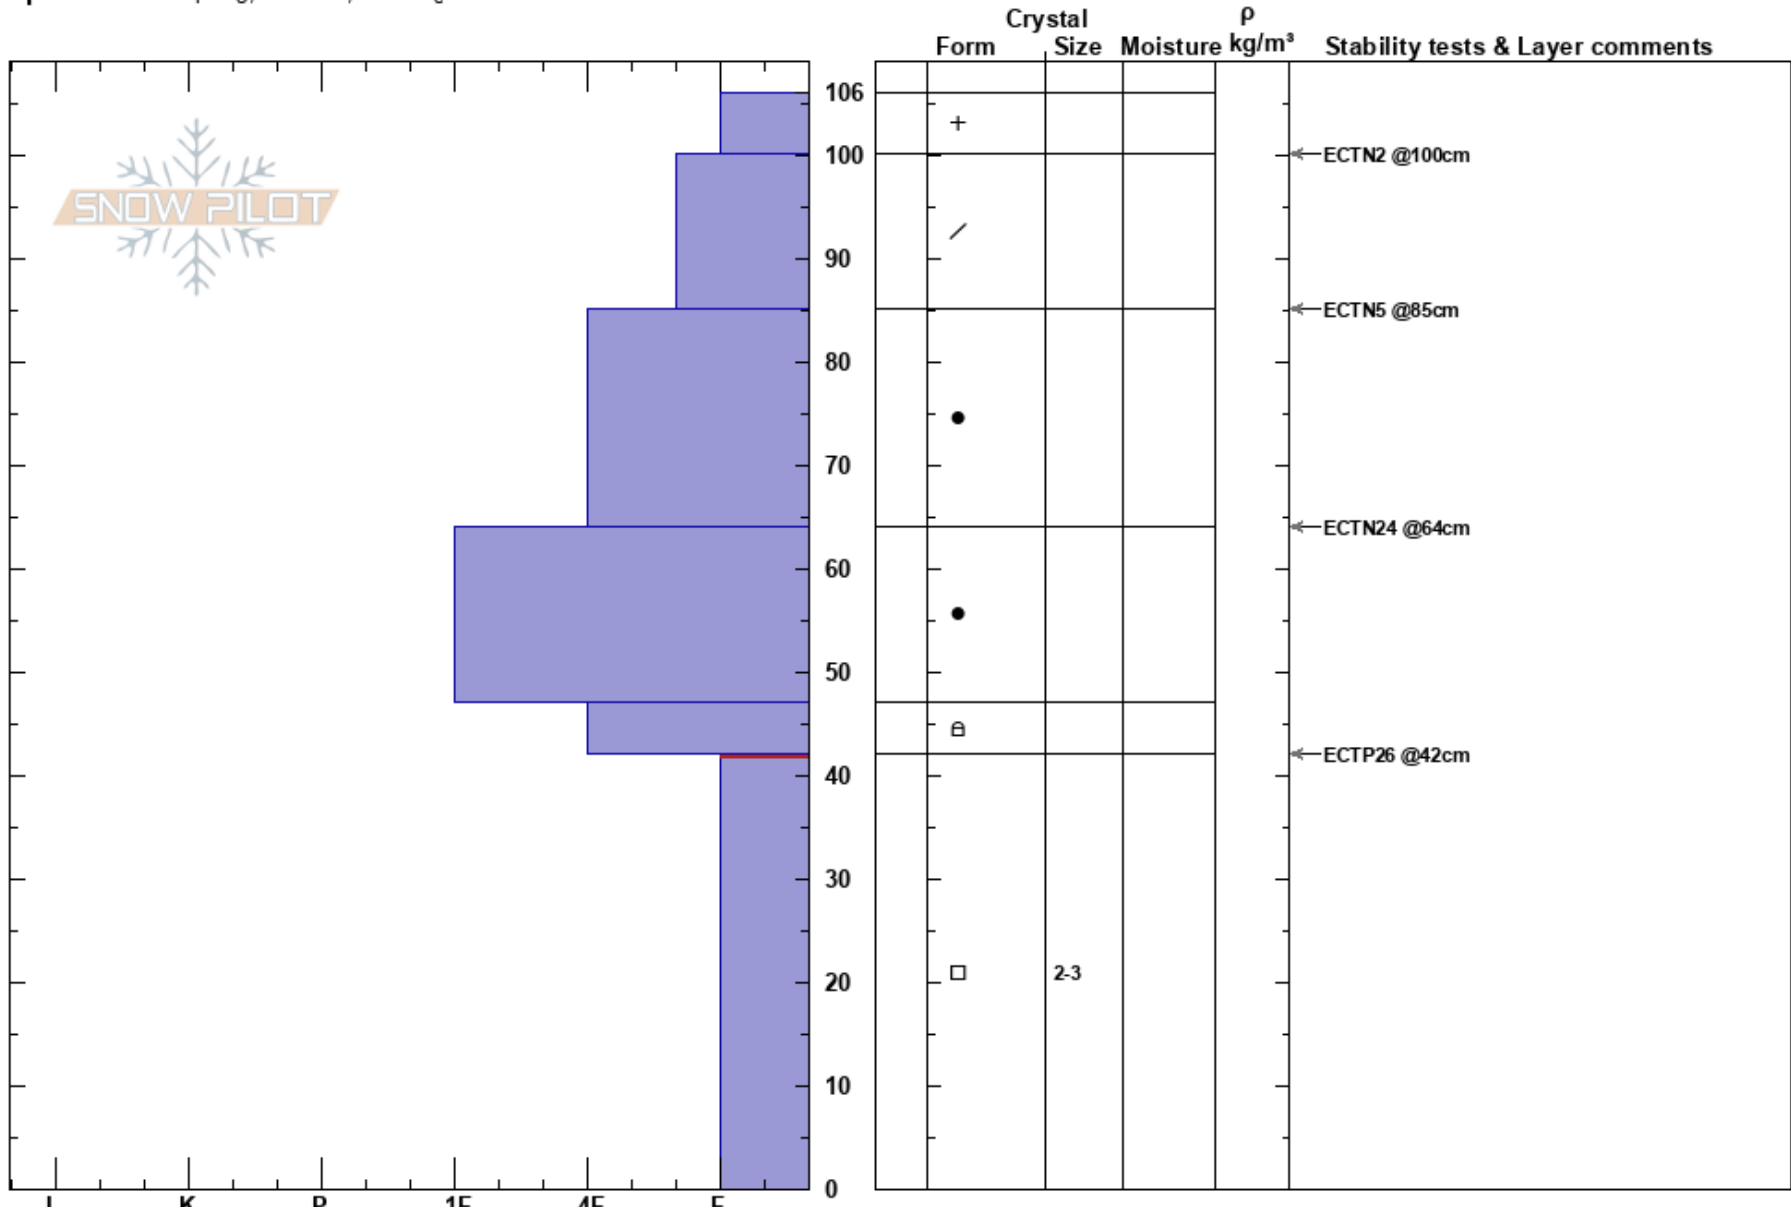

Pit Ridge
 Rattlesnake Mtns
 MT
Elevation: 7500 ft
Aspect: 120°
Specifics: Collapsing, localized; Cracking

Logan King
 01/07/2019 - 10:45am
Co-ord: 47.03627N, -113.98797W
Slope Angle: 16°
Wind Loading: previous

Stability: HS:106
Air Temperature: -10°C PF:60 42-0cm: Problematic layer
Sky Cover: X
Precipitation: S2
Wind: SW Moderate

Notes: Wind loading on most aspects as winds were swirling, from SE-S-SW-W-NW-N and ranged from moderate to strong.