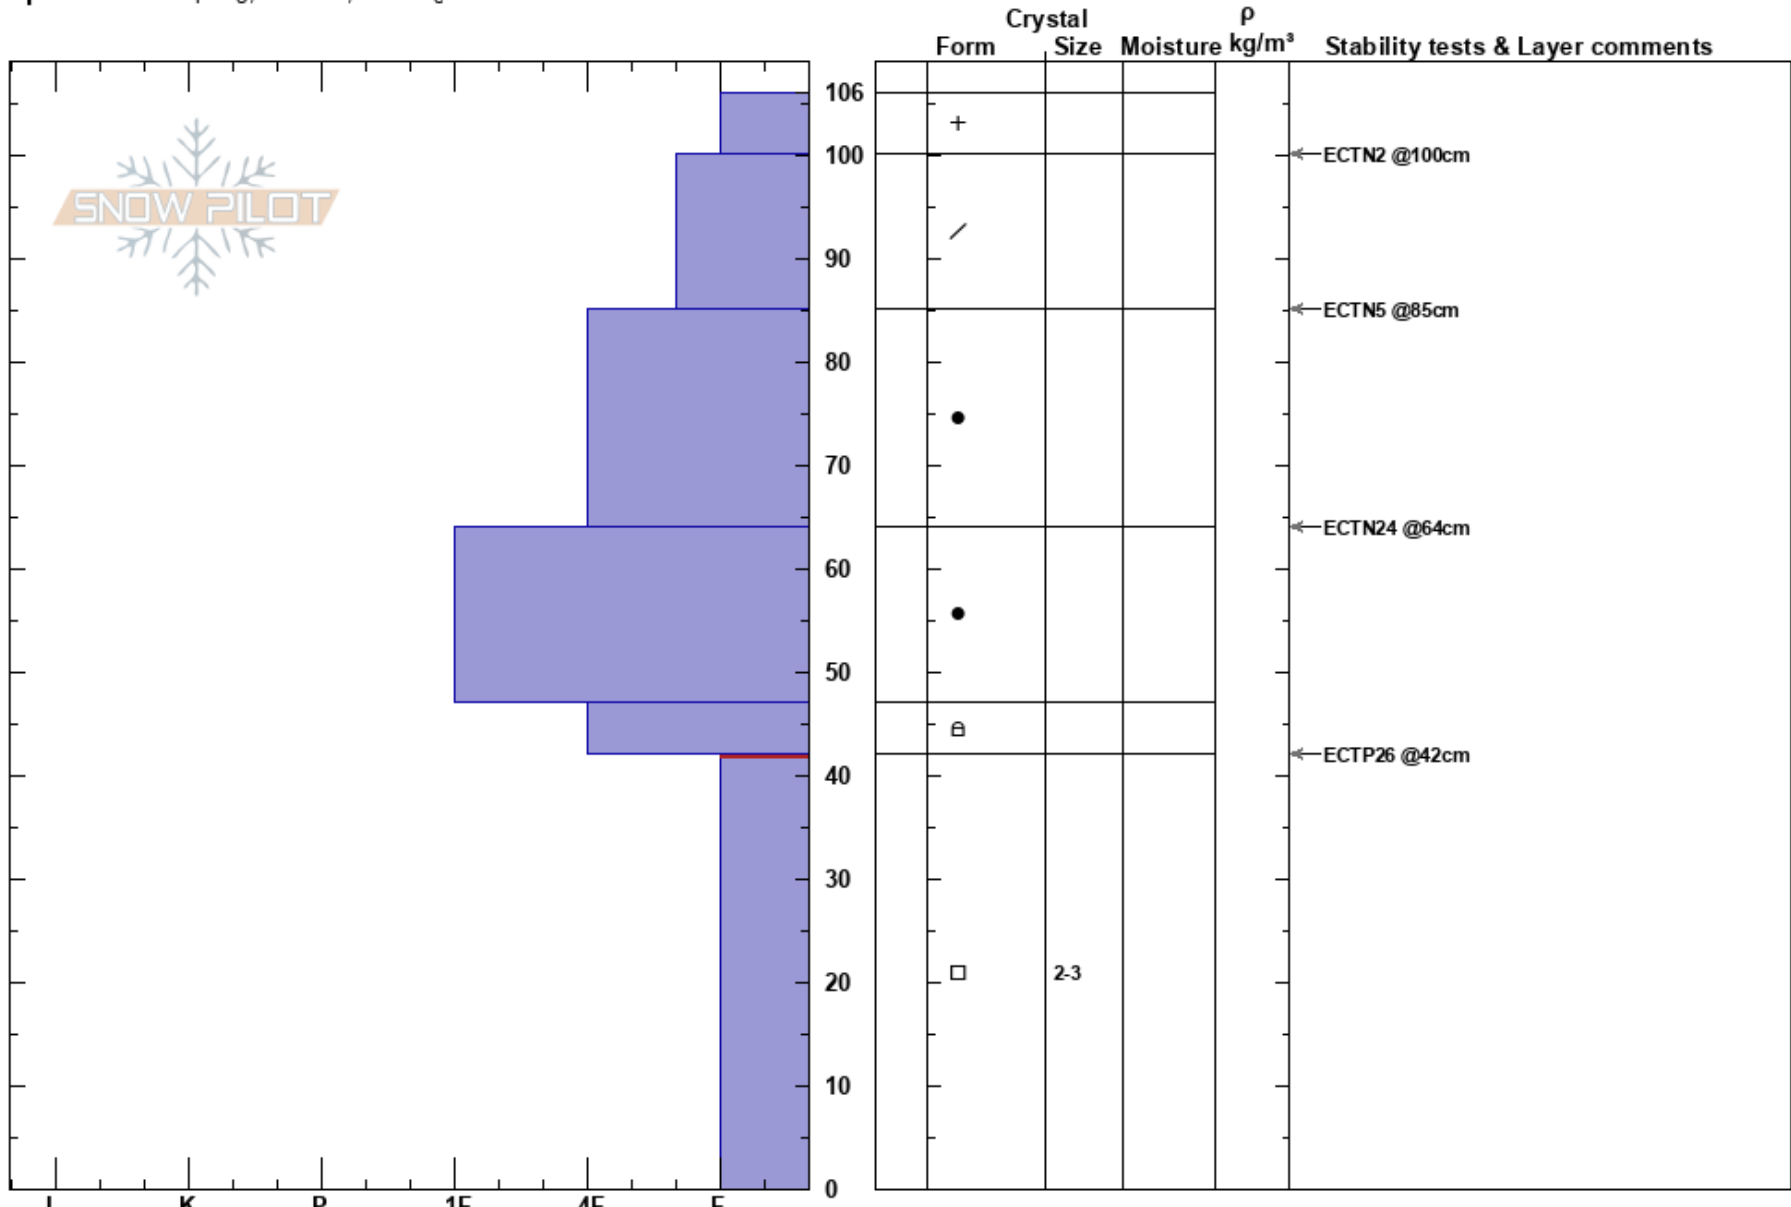

Pit Ridge
 Rattlesnake Mtns
 MT
 Elevation: 7500 ft
 Aspect: 120°
 Specifics: Collapsing, localized; Cracking

Logan King
 01/07/2019 - 10:45am
 Co-ord: 47.03627N, -113.98797W
 Slope Angle: 16°
 Wind Loading: previous

Stability:
 Air Temperature: -10°C
 Sky Cover: X
 Precipitation: S2
 Wind: SW Moderate

HS:106
 PF:60
 Layer Notes: 42-0cm: Problematic layer

Notes: Wind loading on most aspects as winds were swirling, from SE-S-SW-W-NW-N and ranged from moderate to strong.