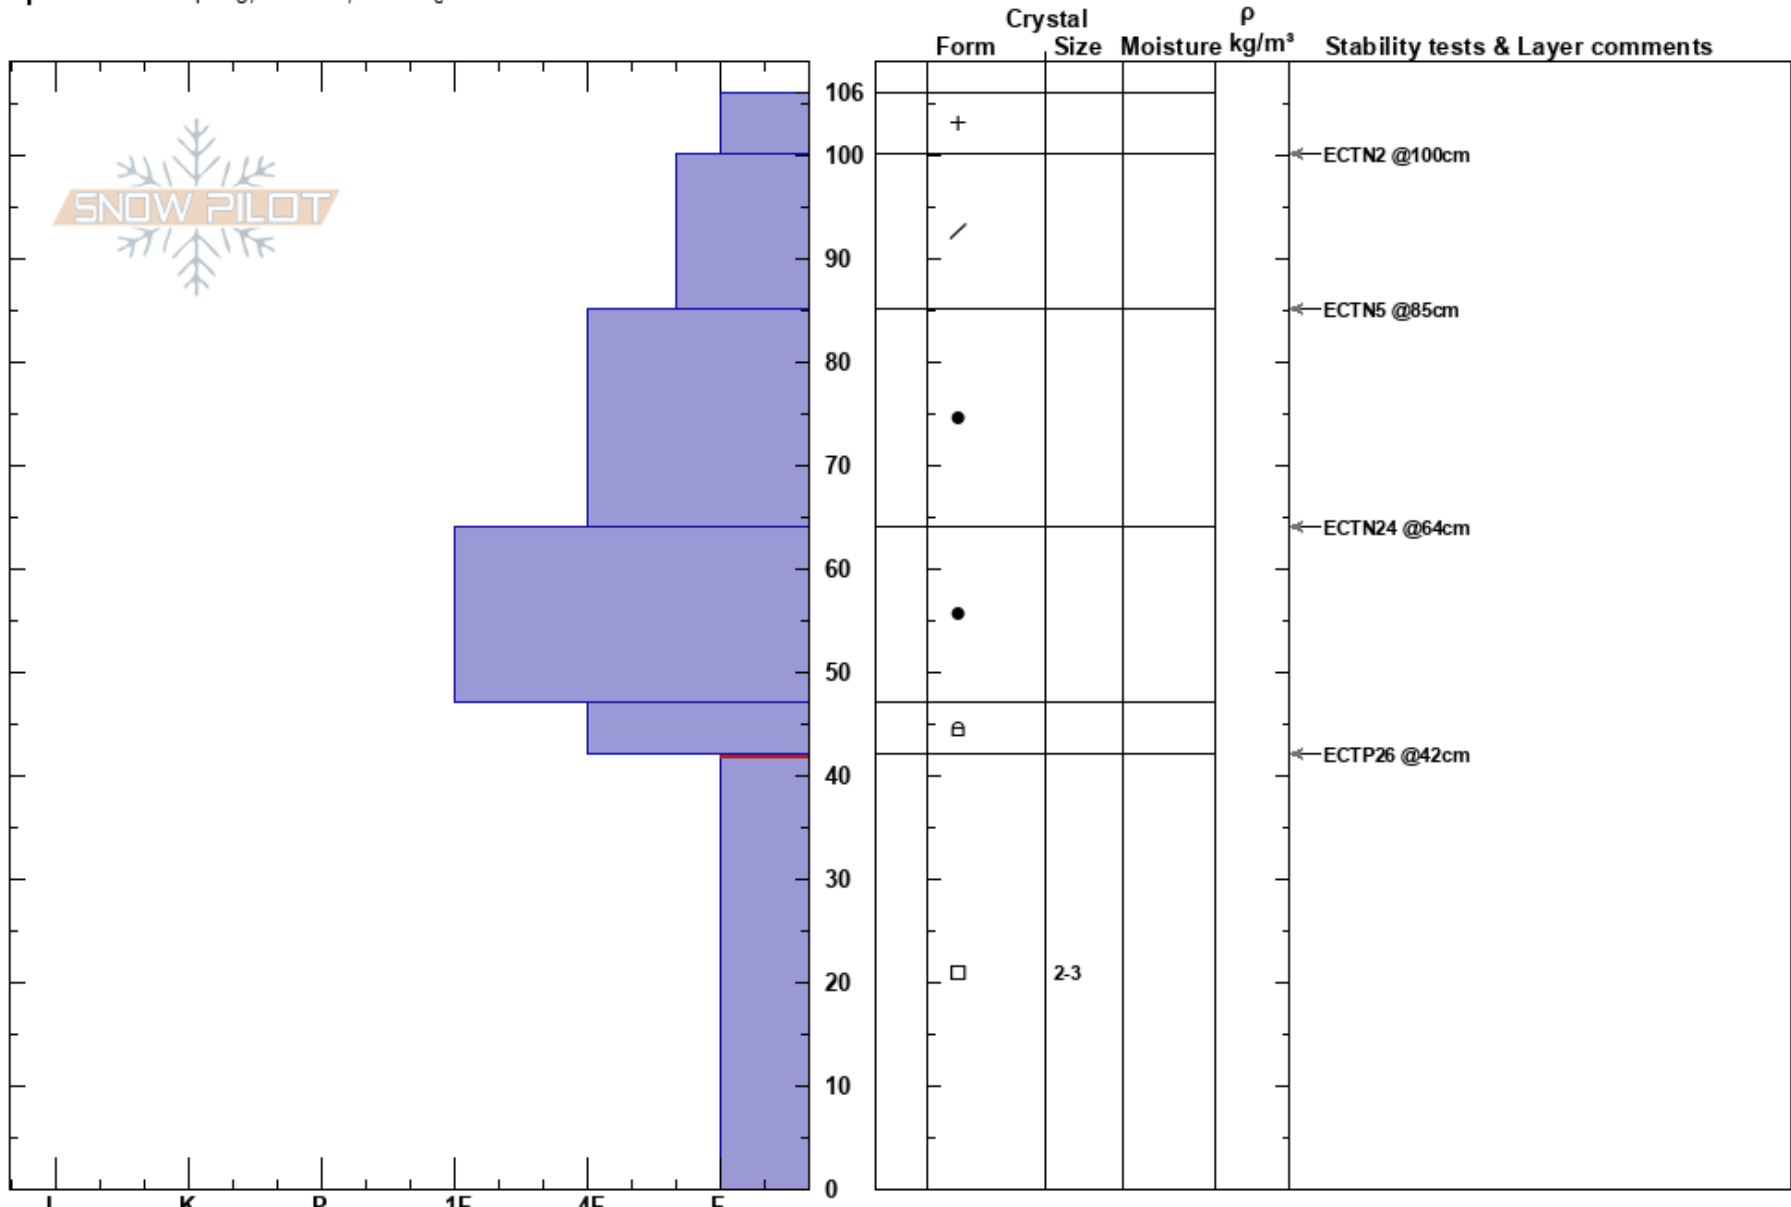

Pit Ridge
 Rattlesnake Mtns
 MT
 Elevation: 7500 ft
 Aspect: 120°
 Specifics: Collapsing, localized; Cracking

Logan King
 01/07/2019 - 10:45am
 Co-ord: 47.03627N, -113.98797W
 Slope Angle: 16°
 Wind Loading: previous

Stability:
 Air Temperature: -10°C
 Sky Cover: X
 Precipitation: S2
 Wind: SW Moderate

HS:106
 PF:60
 Layer Notes:
 42-0cm: Problematic layer

Notes: Wind loading on most aspects as winds were swirling, from SE-S-SW-W-NW-N and ranged from moderate to strong.