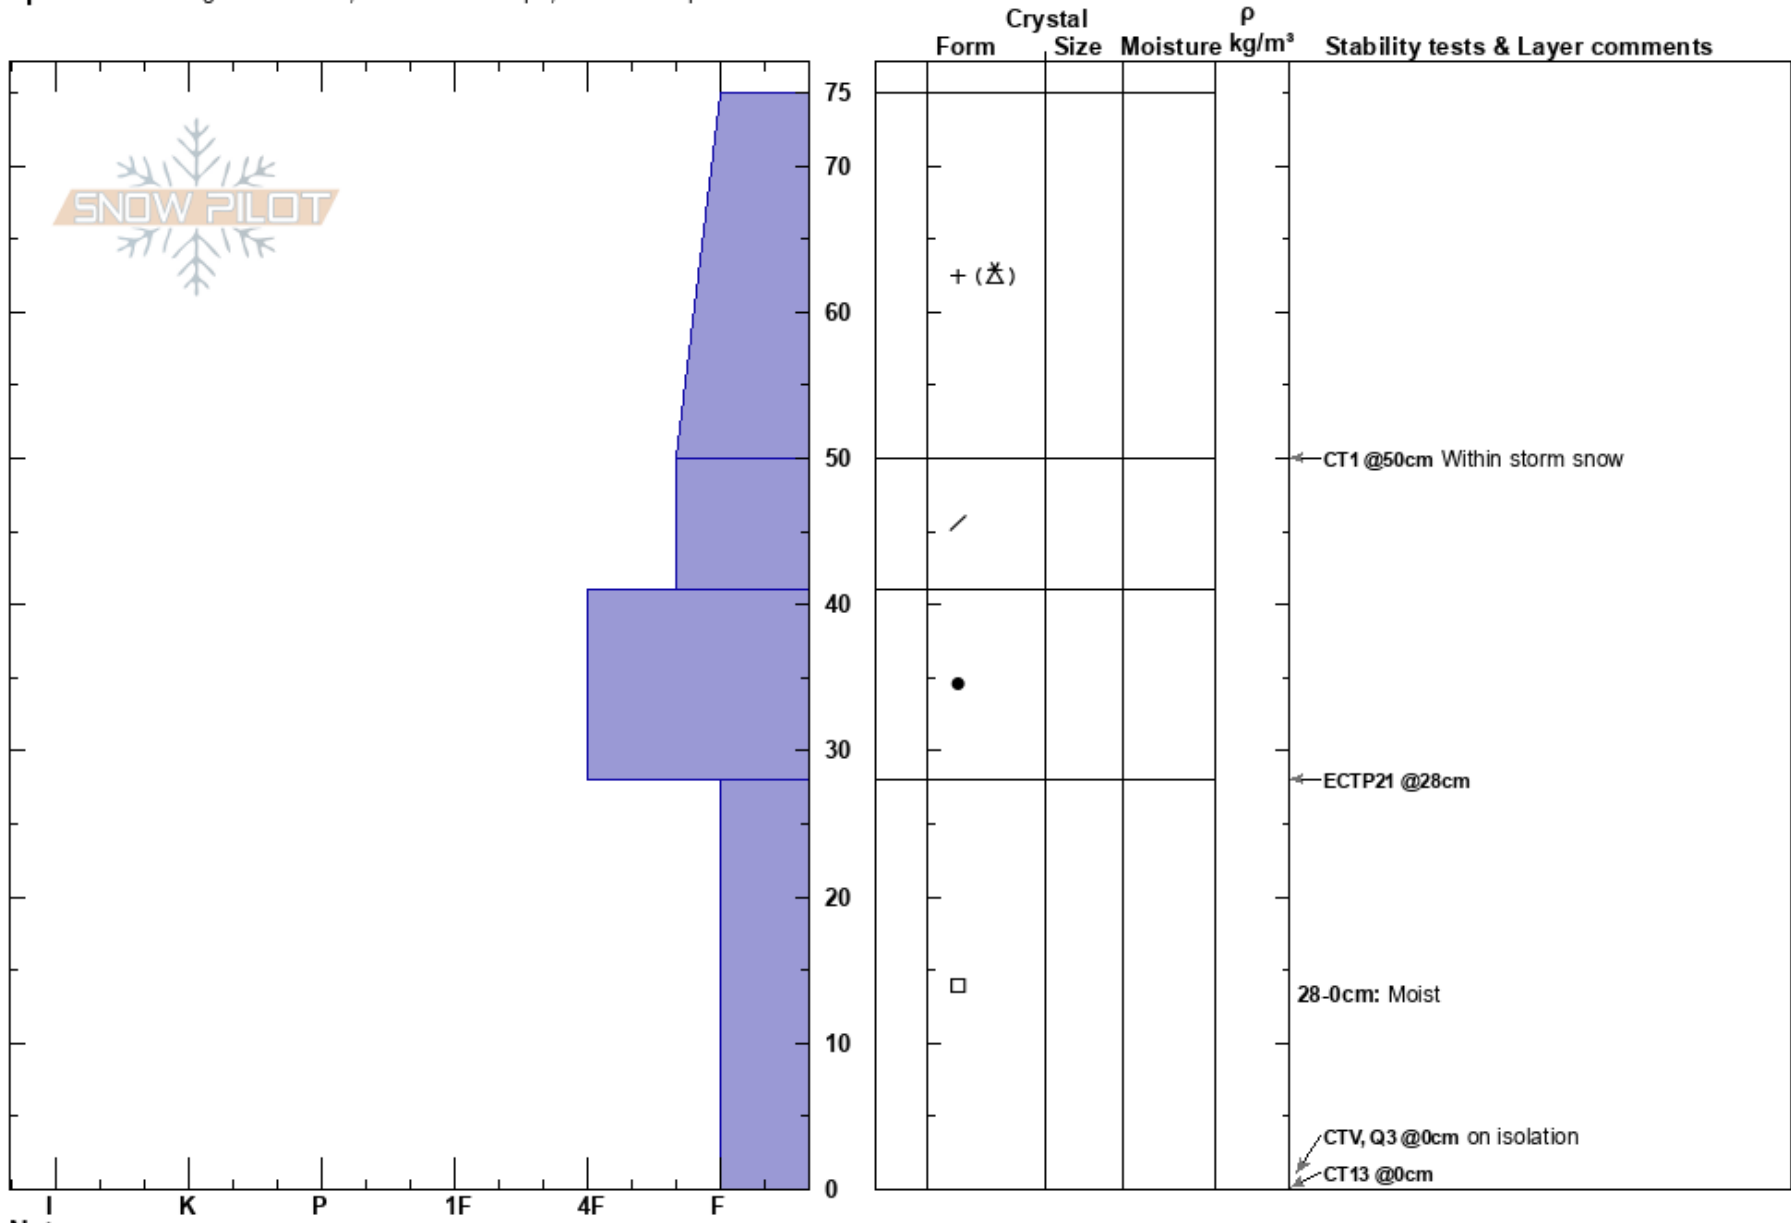

Old Gondola Tw 10
 Wasatch Range
 UT
 Elevation: 7300 ft
 Aspect: 90°
 Specifics: Pit dug in a Ski Area; Ski tracks on slope; We skied slope

Snow Safety
 01/07/2019 - 3:30pm
 Co-ord: 40.63919N, -111.51048W
 Slope Angle: 35°
 Wind Loading: no

Stability:
 Air Temperature:
 Sky Cover: OVC
 Precipitation: S1
 Wind: Calm

HS:75
 PF:75
 28-0cm: Moist
 28-0cm: Problematic layer

Notes: