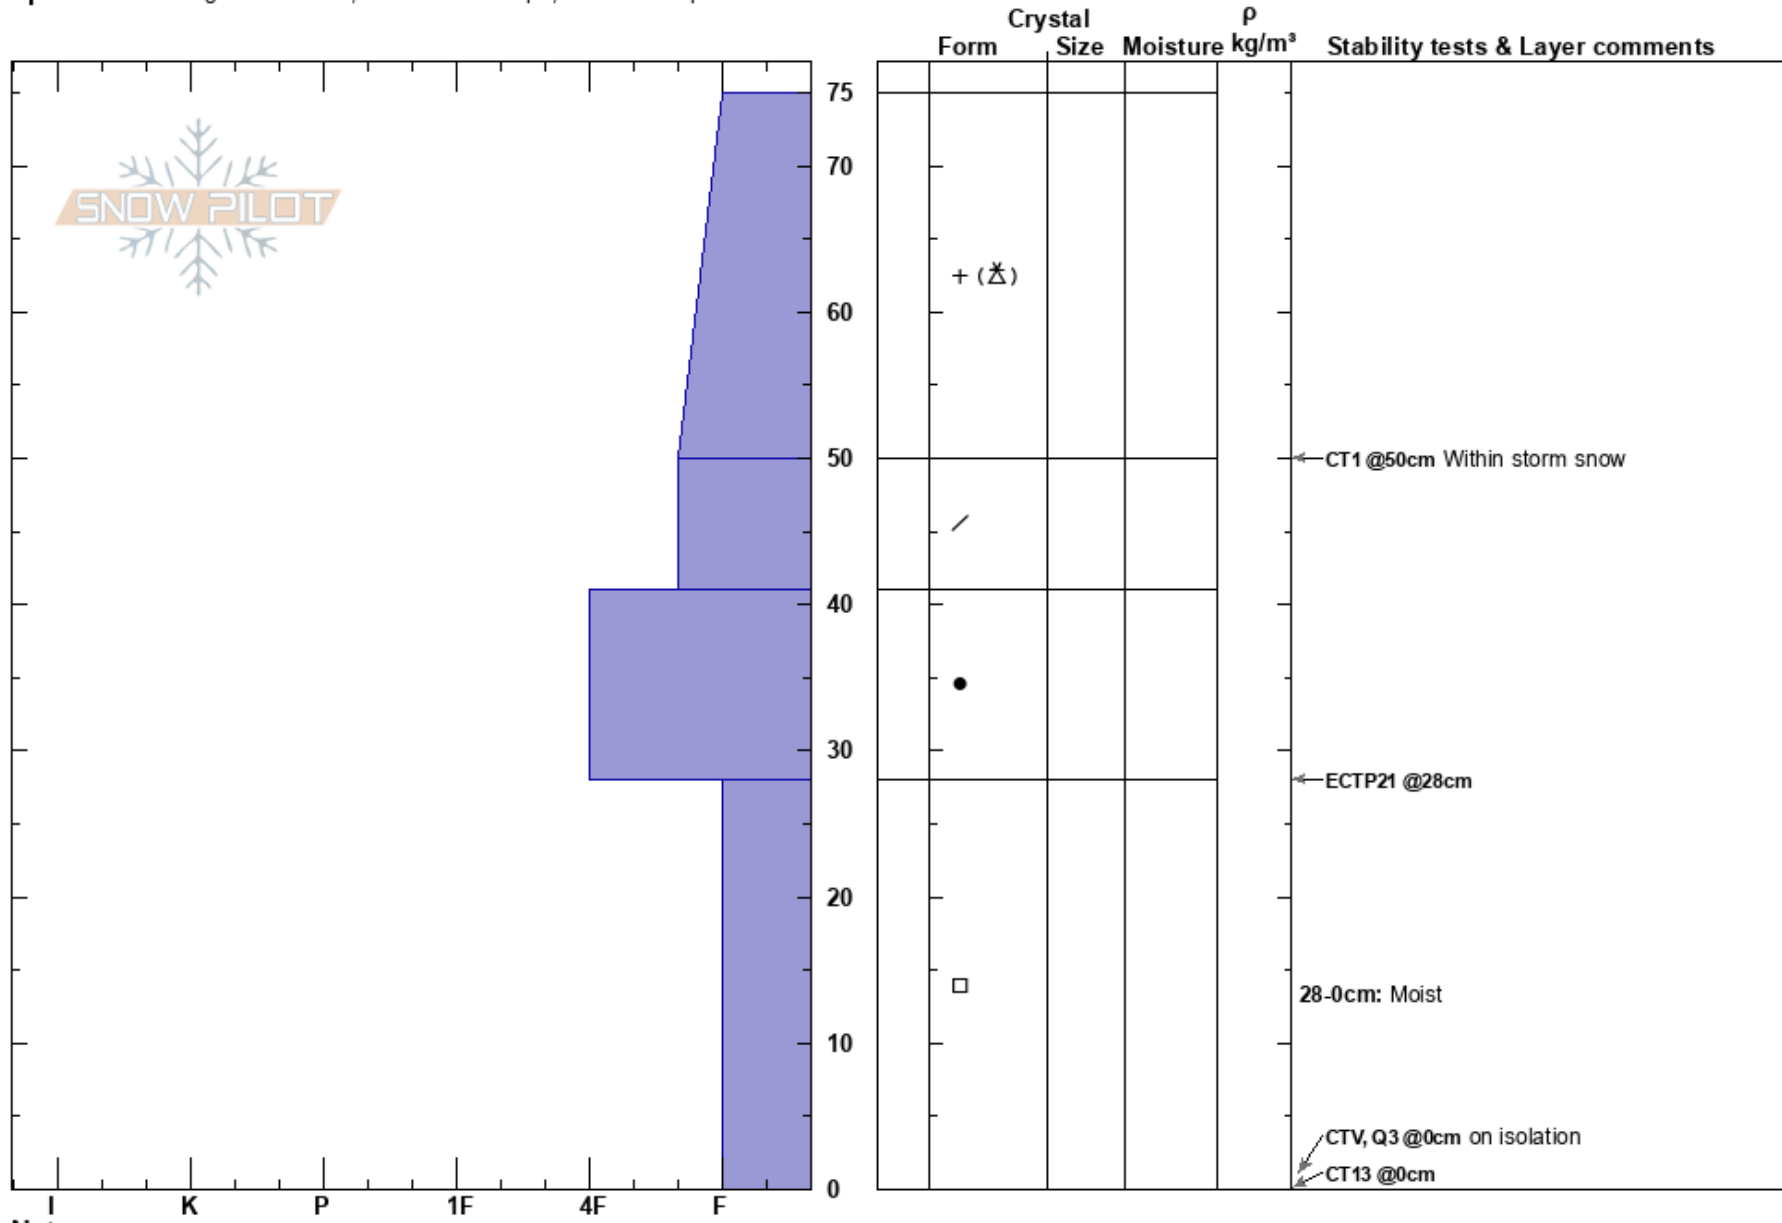

Old Gondola Tw 10  
 Wasatch Range  
 UT  
 Elevation: 7300 ft  
 Aspect: 90°

Snow Safety  
 01/07/2019 - 3:30pm  
 Co-ord: 40.63919N, -111.51048W  
 Slope Angle: 35°  
 Wind Loading: no

Stability:  
 Air Temperature:  
 Sky Cover: OVC  
 Precipitation: S1  
 Wind: Calm

HS:75  
 PF:75  
 28-0cm: Moist  
 28-0cm: Problematic layer

Specifics: Pit dug in a Ski Area; Ski tracks on slope; We skied slope

Notes: