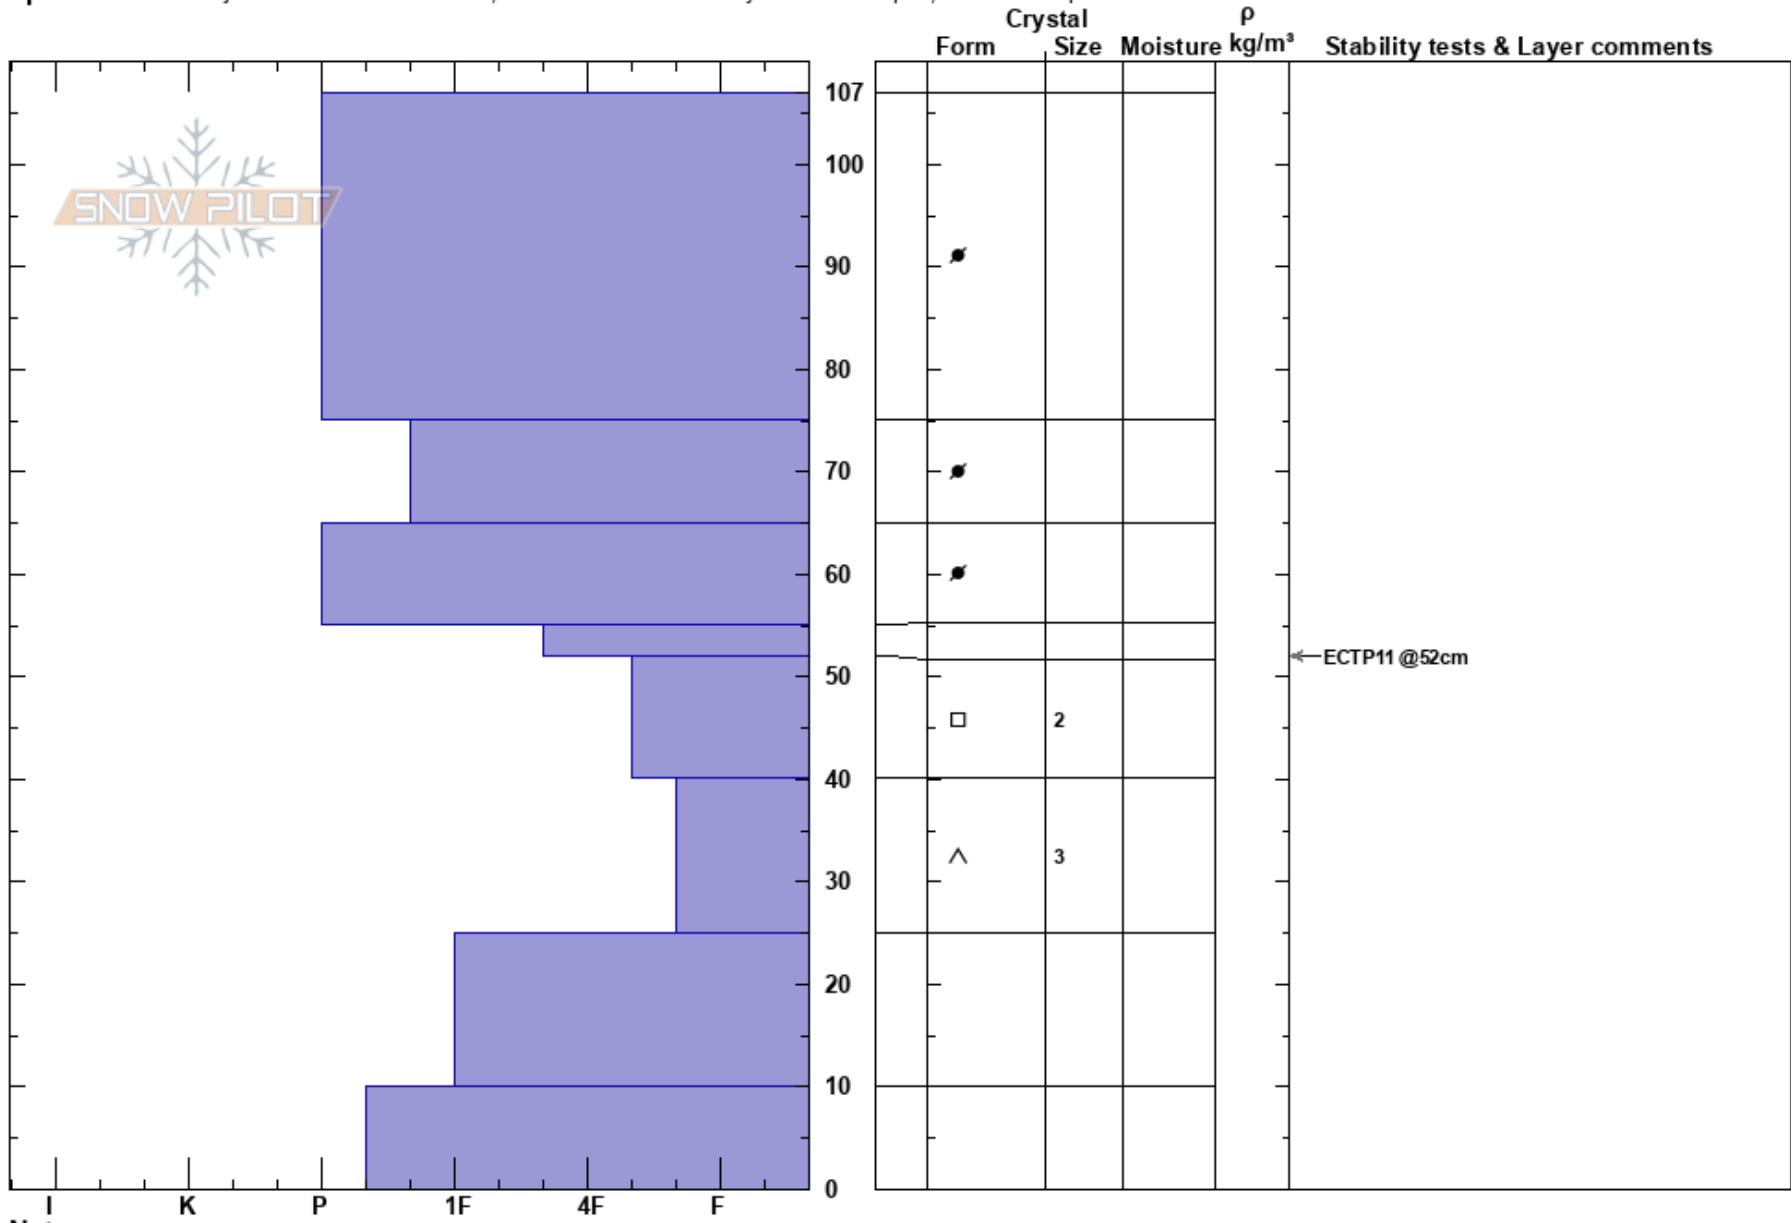

Ross Peak/Throne
 Bridger Range
 MT
 Elevation: 8129 ft
 Aspect: 90°

Andrew Schauer
 01/07/2019 - 11:53am
 Co-ord: 45.86707N, -110.95491W
 Slope Angle: 36°
 Wind Loading: previous

Stability:
 Air Temperature: HS:107
 Sky Cover: BKN PS: 0 52-40cm: Problematic layer
 Precipitation: S-1
 Wind: N Moderate

Specifics: Pit is adjacent to avalanche: crown; Recent avalanche activity on similar slopes; We skied slope

Notes: Crown profile of the avalanche from Jan 5.