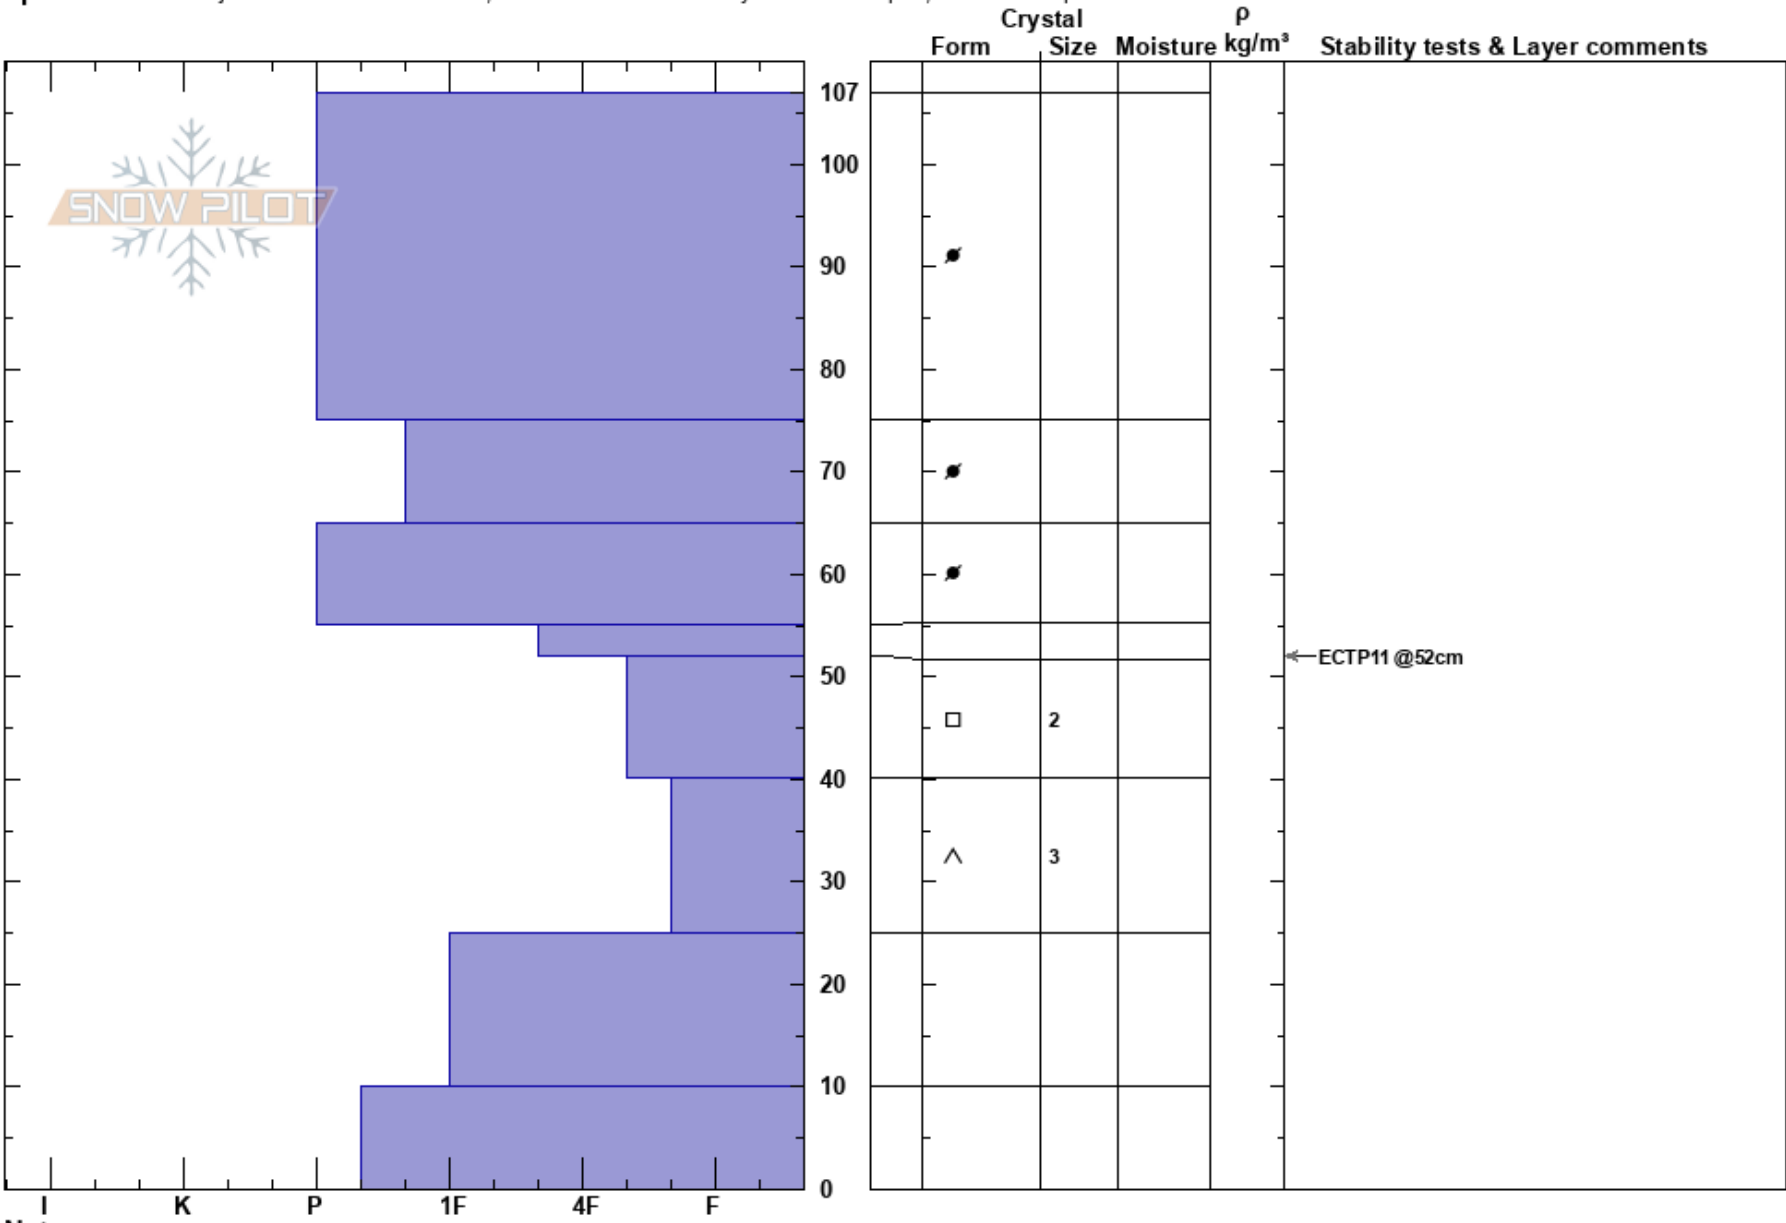

Ross Peak/Throne  
 Bridger Range  
 MT  
 Elevation: 8129 ft  
 Aspect: 90°

Andrew Schauer  
 01/07/2019 - 11:53am  
 Co-ord: 45.86707N, -110.95491W  
 Slope Angle: 36°  
 Wind Loading: previous

Stability:  
 Air Temperature:  
 Sky Cover: BKN  
 Precipitation: S-1  
 Wind: N Moderate

HS:107  
 PS: 0 52-40cm: Problematic layer

Specifics: Pit is adjacent to avalanche: crown; Recent avalanche activity on similar slopes; We skied slope

Notes: Crown profile of the avalanche from Jan 5.